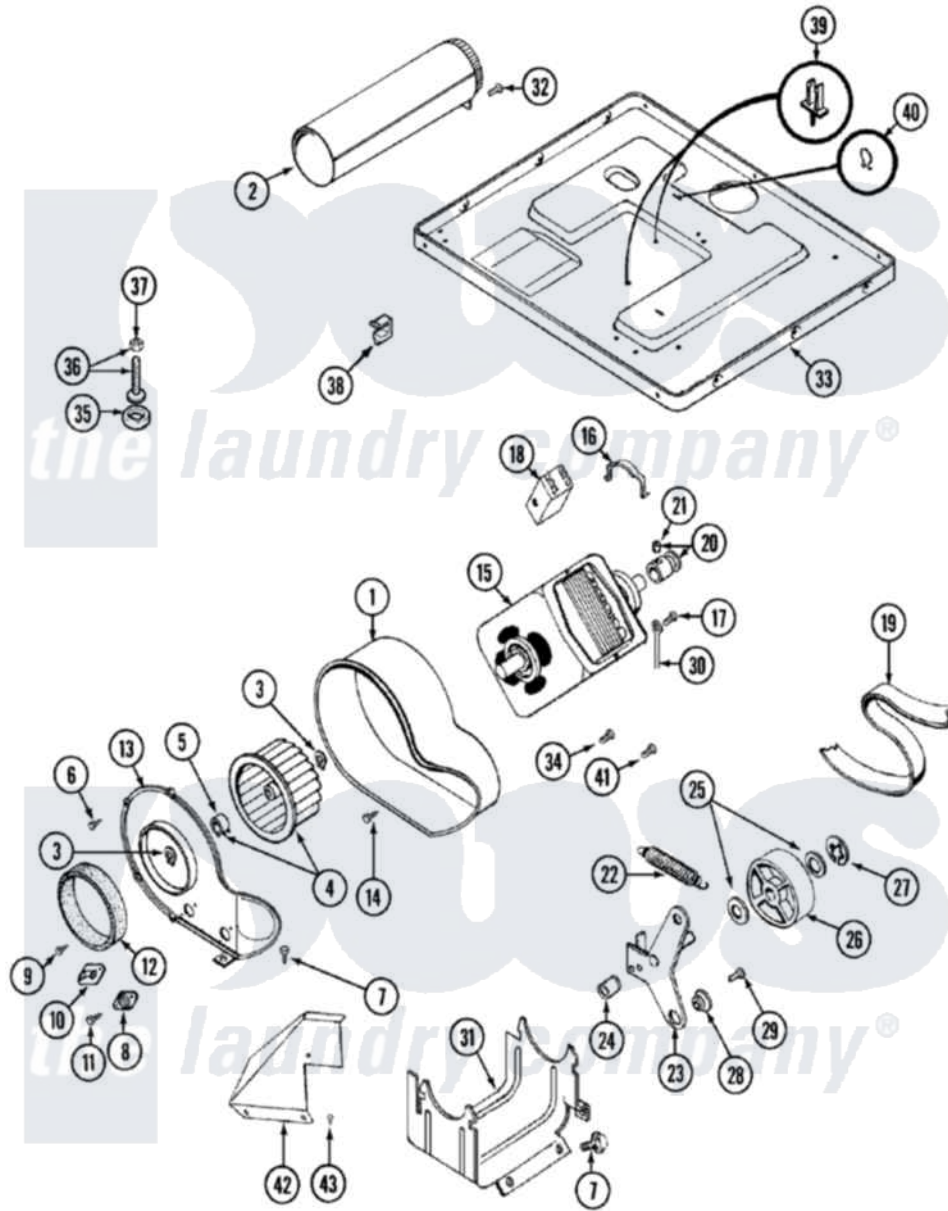

Maytag LDE4914ACE 06 - MOTOR DRIVE

Maytag [Residential Maytag LDE4914ACE Dryer Parts](#) Parts Diagram 06 - MOTOR DRIVE
 Click on the part number to view part

Item	Original Part Number	Replaced By	Status	Part Description
1	Y312893			Housing, Blower
2	Y303442			EXHAUST DUCT ASSEMBLY
3	410233	9703438		Ring-Retrn
4	Y303836			Blower Wheel Assembly And Clamp
5	312967			Clamp, Blower Housing
6	Y312961	W10116751		Screw
7	Y313561			Screw----NA
8	307249			Thermostat, Multi-Temp
9	211294	90767		Screw, 8A X 3/8 HeX Washer Head Tapping
10	306604			Cut-Off, Thermal Part Not Used
11	314848	W10116760		Screw
12	Y312901			Seal, Housing Cover
13	314846			Cover, Blower Housing
14	Y310632	1163839		Screw

15	Y303358	W10410999	Motor-Drive
16	Y015825		Clip, Motor To Motor Support
17	910343	488234	Screw 8-32 X 1/4
18	Y303877	Not Available	SWITCH, MOTOR EXTERNAL START No.303358-2, No.303358-4, 303358-7
"	Y303879		Switch, Motor External Start
"	306207	Not Available	(PROD. No.303358-8 & No.303358-9)
19	Y312959		Poly "V" Belt For Tumbler
20	Y305185	6-3051850	Pulley- MO
21	Y053241		Set Screw, Motor Pulley
22	Y303945		IDLER SPRING ASSY. W/PLUG
23	Y303363	6-3033630	Idler Arm
24	Y313582	W10116756	Spacer
25	Y312527		Washer, Idler Shaft
26	Y303705	6-3037050	Pulley- ID
27	312958	354987	Ring, Retaining
28	Y312894	315772	Sleeve, Idler Arm
29	Y014874		Screw, Idler Arm And Sleeve
30	901220		Ground Wire
31	312897	Not Available	SUPPORT, MOTOR
32	Y310632	1163839	Screw
33	Y305084		Base Assembly
34	211294	90767	Screw, 8A X 3/8 HeX Washer Head Tapping
35	Y314137		Foot, Rubber
36	Y305086		Adjustable Leg And Nut
37	Y052740	62739	Nut, Lock
38	Y310376		Clip, Door Switch Harness
39	315471	22003298	Retainer, Wire
40	410490		Spring, Retainer Wire Harness
41	Y312961	W10116751	Screw
42	315122	Not Available	COVER, THERMOSTAT PART NOT USED (MDE ONLY)
43	Y310632	1163839	Screw