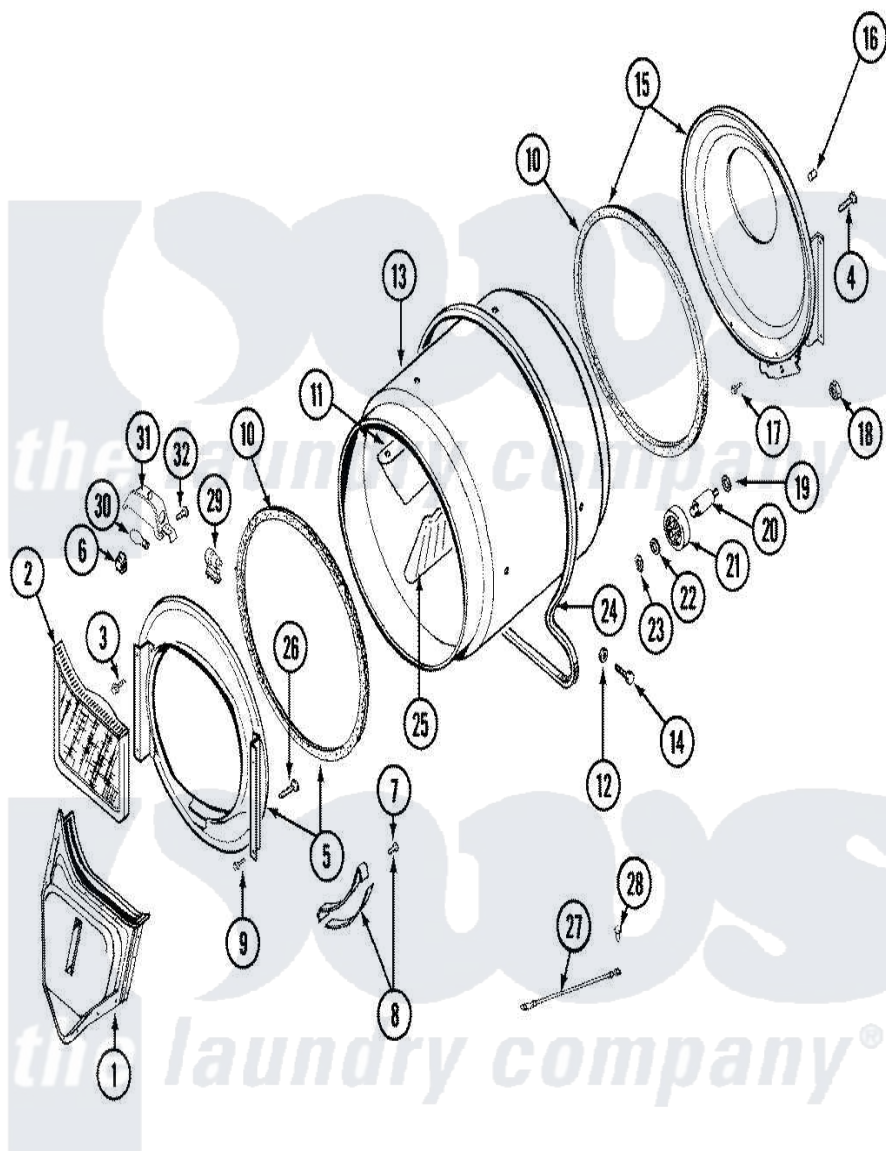

Maytag LDE4914ACE 07 - TUMBLER

Maytag [Residential Maytag LDE4914ACE Dryer Parts](#) Parts Diagram 07 - TUMBLER
 Click on the part number to view part

Item	Original Part Number	Replaced By	Status	Part Description
1	33001016			Outlet Duct Assembly
2	33001171	33002970		Lint Filte
3	313764		Not Available	SCREW
4	Y313561			Screw----NA
5	33001421			Front Assembly, Tumbler
6	Y310376			Clip, Door Switch Harness
7	210720			Rivet, Bearing To Tumbler Frmt
8	306508			Tumbler Bearing Kit ---W
9	Y310632	1163839		Screw
10	314820			Seal, Tumbler
11	33001012			Baffle
12	314158			Washer, Baffle To Tumbler
13	33001108		Not Available	DRYER TUMBLER, W/O BAFFLES
14	Y310759			Screw, Tumbler Baffles
15	33001178			Back, Tumbler
16	313915	31-3915		Tech Sheet

17	Y310632	1163839	Screw
18	312538	33001443	Nut, Hex
19	Y313347	312535	Washer, Vault Mounting Brk.
20	Y312948	6-3129480	Shaft- Tumbler
21	Y303373	12001541	Drum Roller/Washer Assembly--W
22	312535		Washer, Vault Mounting Brk.
23	410233	9703438	Ring-Retrn
24	Y312959		Poly "V" Belt For Tumbler
25	33001004		Baffle, Tall
26	Y314110	33002917	Screw, No.10-16
27	901220		Ground Wire
28	910343	488234	Screw 8-32 X 1/4
29	307097	33001496	Lamp- Hold
30	Y307100	67001316	Bulb, Light
31	314955	33001496	Lamp- Hold
32	214872		Palnut, End Cap Note: Nut, Lamp Holder