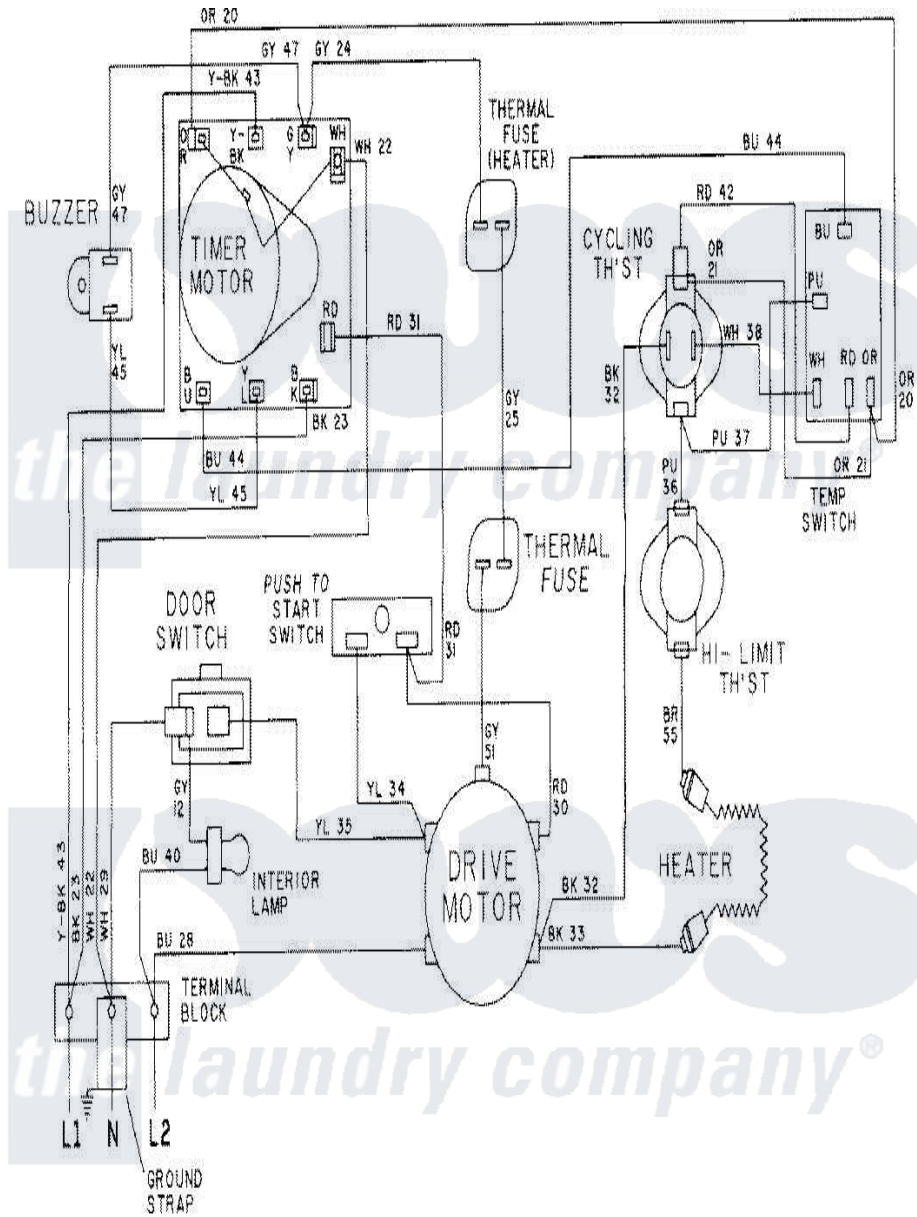

# Maytag LDE4914ACE 08 - WIRING INFORMATION-LDE4914

Maytag Residential Maytag LDE4914ACE Dryer Parts Parts Diagram 08 - WIRING INFORMATION-LDE4914  
 Click on the part number to view part

Item	Original Part Number	Replaced By	Status	Part Description
NI	15001593		Not Available	WIRING INFORMATION
"	15001007		Not Available	WIRING INFORMATION