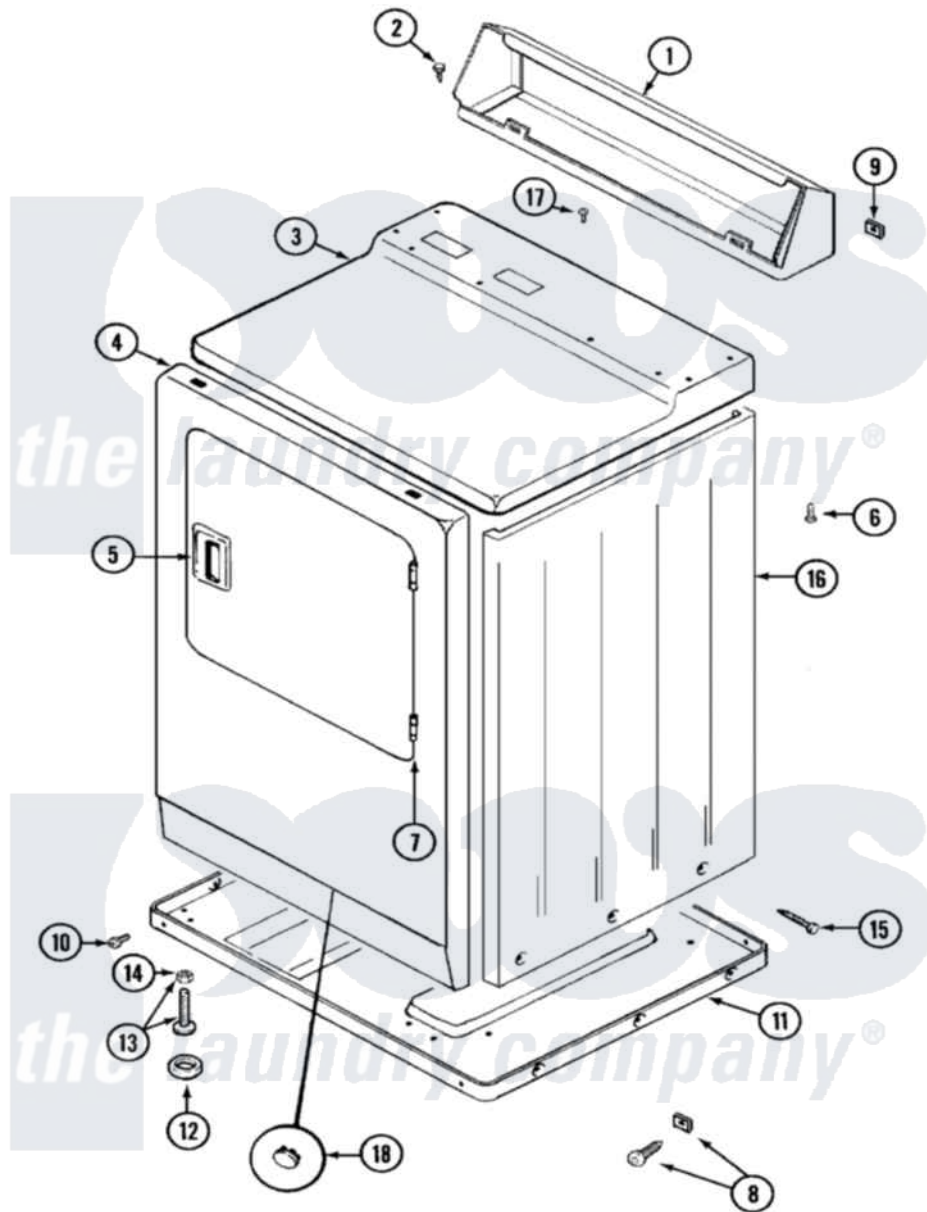

# Maytag LDE4914ACL 01 - CABINET-FRONT

Maytag [Residential Maytag LDE4914ACL Dryer Parts](#) Parts Diagram 01 - CABINET-FRONT  
 Click on the part number to view part

Item	Original Part Number	Replaced By	Status	Part Description
1	<a href="#">305193L</a>			Console
2	216423	<a href="#">3370225</a>		Screw
3	33001166		Not Available	COVER, TOP (ALM)---NA
4	33001258	<a href="#">33001242</a>		Panel, Front
5	33001254	<a href="#">37001047</a>		Handle, Door
6	<a href="#">214354</a>			Screw, Top Cover To Cabnt.
7	<a href="#">33001230</a>			Hinge, Door
8	<a href="#">204439</a>			Screw And Fstner Assembly
9	<a href="#">215075</a>			Fastener, Control Panel To Console
10	<a href="#">Y313561</a>			Screw---NA
"	Y310632	<a href="#">1163839</a>		Screw
11	Y303361		Not Available	BASE ASSY. (UPPER & LOWER)
12	<a href="#">Y314137</a>			Foot, Rubber
13	<a href="#">Y305086</a>			Adjustable Leg And Nut
14	Y052740	<a href="#">62739</a>		Nut, Lock

15	<a href="#">213007</a>		Xfor Cabinet See Cabinet, Back
16	33001160	Not Available	CABINET (ALM)
17	210186	<a href="#">3370225</a>	Screw
18	33001168	Not Available	PLUG, SIGHT HOLE (ALM)