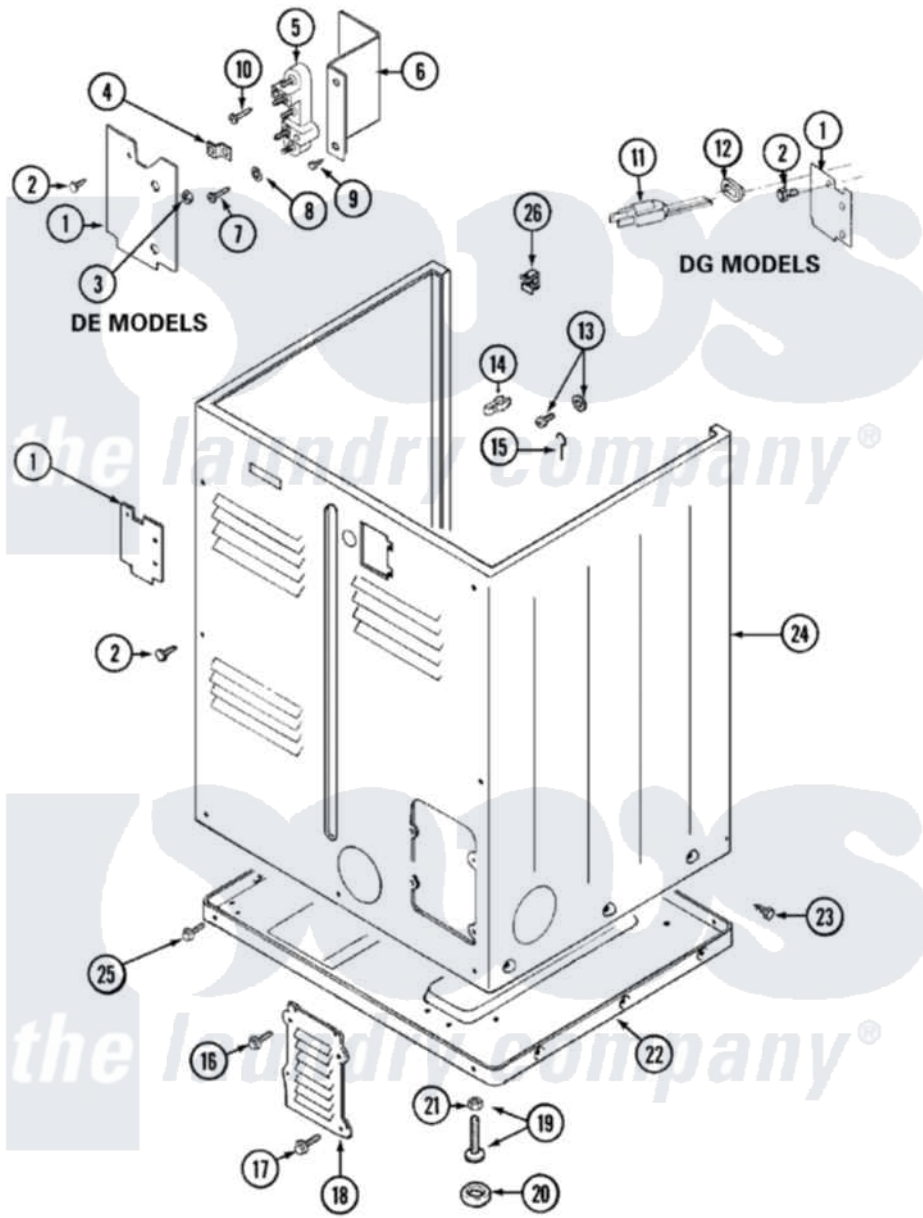

Maytag LDE4914ACL 02 - CABINET-REAR

Maytag [Residential Maytag LDE4914ACL Dryer Parts](#) Parts Diagram 02 - CABINET-REAR
 Click on the part number to view part

Item	Original Part Number	Replaced By	Status	Part Description
1	Y312905		Not Available	COVER, TERMINAL
2	Y313561			Screw----NA
3	311484	112432		Nut
4	Y312184			Strap, Grounding
5	400008			Block, Terminal
6	Y312904			Bracket, Terminal Block
7	Y312209	W10001200		Screw
8	Y311270			Washer, Terminal Block
9	Y310632	1163839		Screw
10	33001245			Screw----NA
13	303846	22003781		Screw, Ground Strap
14	301548			Clamp, Ground Wire
15	204807			Ground Wire, Supp. Plte To Top Cover
16	Y313559			Screw
17	211294	90767		Screw, 8A X 3/8 HeX Washer Head Tapping

18	Y312951	Not Available	ACCESS COVER, BACK
19	Y305086		Adjustable Leg And Nut
20	Y314137		Foot, Rubber
21	Y052740	62739	Nut, Lock
22	Y303361	Not Available	BASE ASSY. (UPPER & LOWER)
23	213007		Xfor Cabinet See Cabinet, Back
24	33001160	Not Available	CABINET (ALM)
25	Y310632	1163839	Screw
"	Y313561		Screw----NA