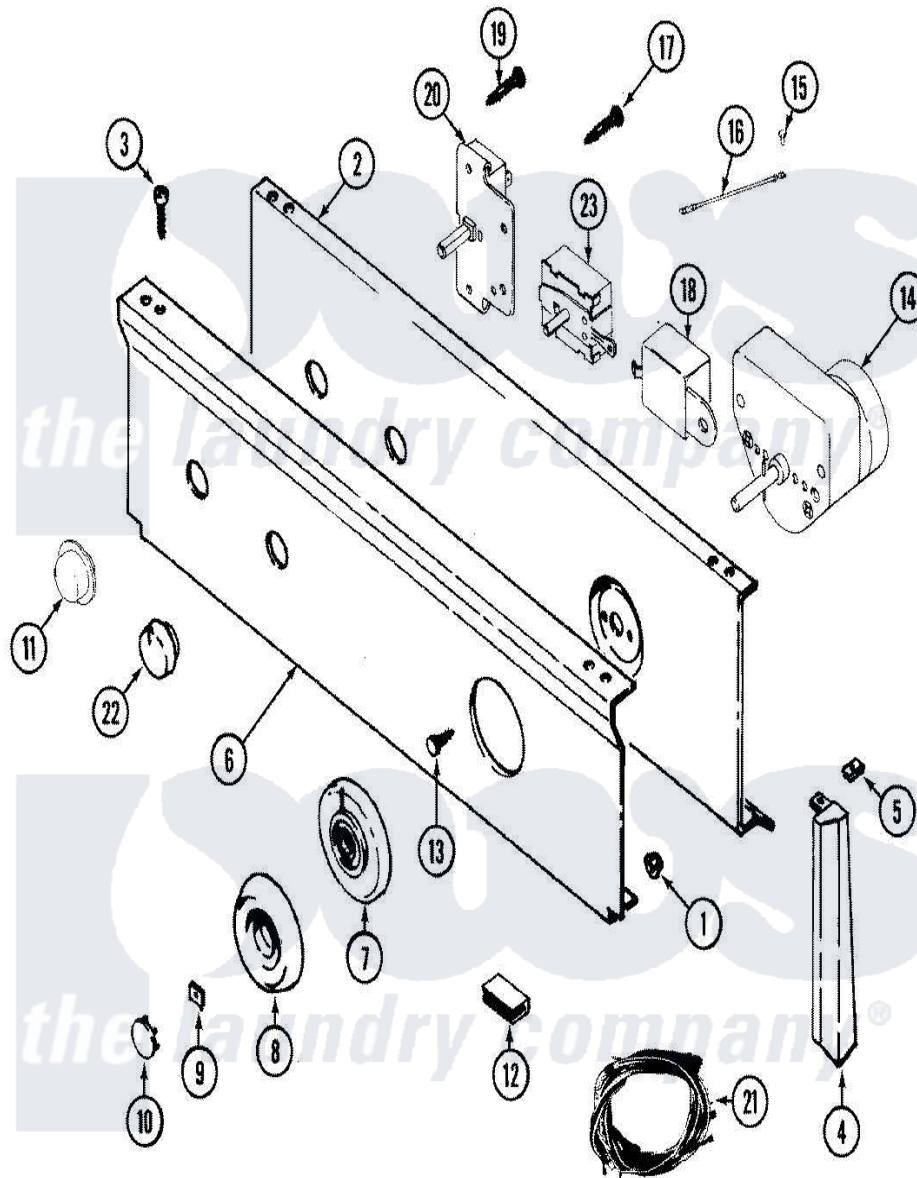

Maytag LDE4914ACL 03 - CONTROL PANEL

Maytag Residential Maytag LDE4914ACL Dryer Parts Parts Diagram 03 - CONTROL PANEL
 Click on the part number to view part

Item	Original Part Number	Replaced By	Status	Part Description
1	214872			Palnut, End Cap Note: Nut, Lamp Holder
2	33001237		Not Available	PLATE, SUPPORT
3	314728	210932		Screw, No.8 X 9/16 Ctsk Note: Screw, Inlet Duct
4	22001288			End Cap, Control Panel
"	22001290			End Cap, Control Panel
5	214894			Fastener, End Cap
6	33001085			Panel, Control
7	33001182		Not Available	SKIRT, TIMER DIAL (BLK)
8	315041			Knob, Timer
9	312273			Nut, Control Knob
10	216193		Not Available	CAP, TIMER KNOB (BLK)
11	33001184			Button
12	214897			Pad, Control Panel
13	315317	488234		Screw 8-32 X 1/4
14	Y308254			Timer

15	210186	3370225	Screw
16	204807		Ground Wire, Supp. Plte To Top Cover
17	315317	488234	Screw 8-32 X 1/4
18	Y308205	33001623	Buzzer, Non-Adjustable
19	315317	488234	Screw 8-32 X 1/4
20	33001232	Not Available	SWITCH, PUSH TO START
21	33001117		Harness, Wire
"	33001346		Wire Harness, Main
"	33001541		Harness, Wire
22	22001267		Knob, Selector Switch
23	33001228	Not Available	SWITCH, TEMP. (3 POSITIONS)
24	33001256		Manual, Use And Care
"	16000327	Not Available	GUIDE, QUICK REF. - MAYTAG