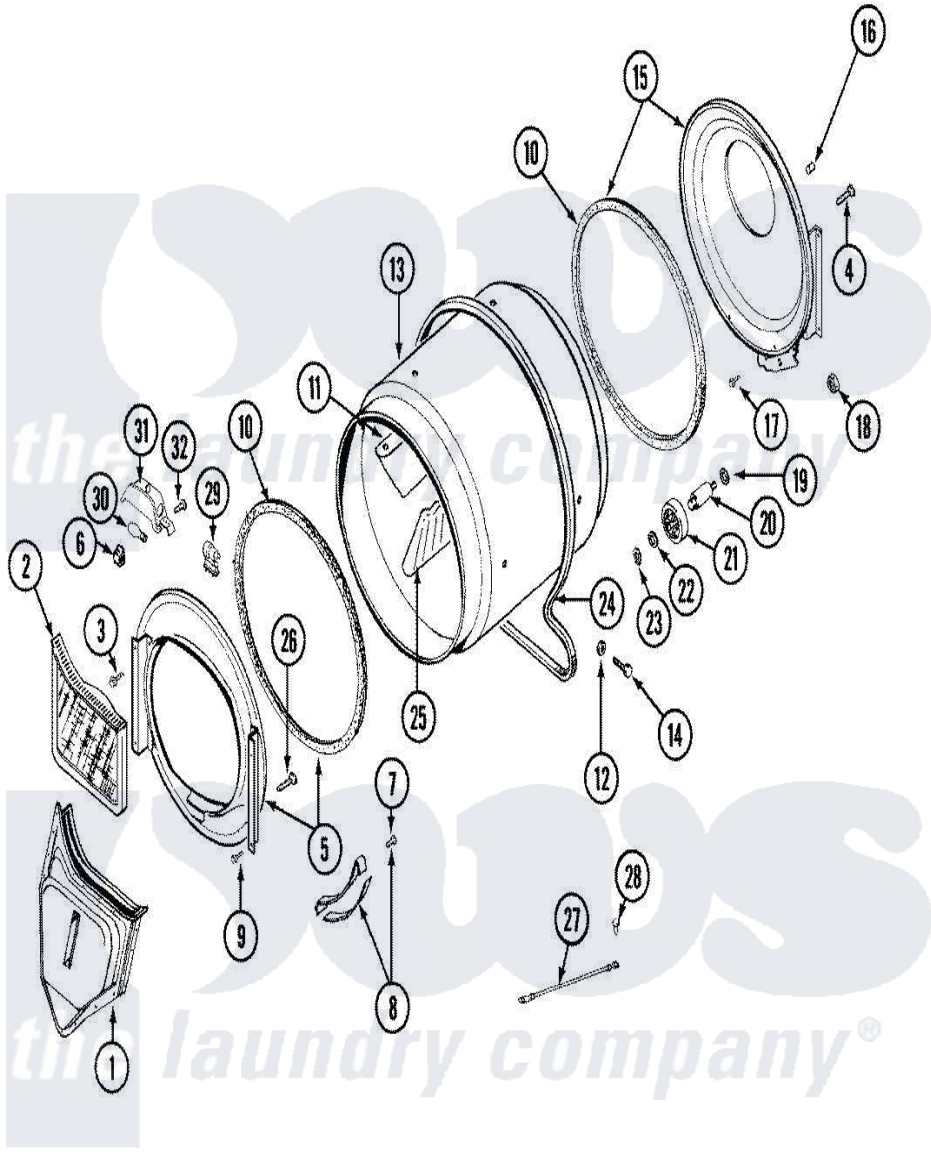

Maytag LDE4914ACL 07 - TUMBLER

Maytag Residential Maytag LDE4914ACL Dryer Parts Parts Diagram 07 - TUMBLER
 Click on the part number to view part

| Item | Original Part Number | Replaced By | Status | Part Description |
|------|--------------------------|--------------------------|---------------|--------------------------------|
| 1 | 33001016 | | | Outlet Duct Assembly |
| 2 | 33001171 | 33002970 | | Lint Filte |
| 3 | 313764 | | Not Available | SCREW |
| 4 | Y313561 | | | Screw----NA |
| 5 | 33001421 | | | Front Assembly, Tumbler |
| 6 | Y310376 | | | Clip, Door Switch Harness |
| 7 | 210720 | | | Rivet, Bearing To Tumbler Frmt |
| 8 | 306508 | | | Tumbler Bearing Kit ---W |
| 9 | Y310632 | 1163839 | | Screw |
| 10 | 314820 | | | Seal, Tumbler |
| 11 | 33001012 | | | Baffle |
| 12 | 314158 | | | Washer, Baffle To Tumbler |
| 13 | 33001108 | | Not Available | DRYER TUMBLER, W/O BAFLES |
| 14 | Y310759 | | | Screw, Tumbler Baffles |
| 15 | 33001178 | | | Back, Tumbler |
| 16 | 313915 | 31-3915 | | Tech Sheet |

| | | | |
|----|--------------------------|---------------------------|---|
| 17 | Y310632 | 1163839 | Screw |
| 18 | 312538 | 33001443 | Nut, Hex |
| 19 | Y313347 | 312535 | Washer, Vault Mounting Brk. |
| 20 | Y312948 | 6-3129480 | Shaft- Tumbler |
| 21 | Y303373 | 12001541 | Drum Roller/Washer Assembly--W |
| 22 | 312535 | | Washer, Vault Mounting Brk. |
| 23 | 410233 | 9703438 | Ring-Retrn |
| 24 | Y312959 | | Poly "V" Belt For Tumbler |
| 25 | 33001004 | | Baffle, Tall |
| 26 | Y314110 | 33002917 | Screw, No.10-16 |
| 27 | 901220 | | Ground Wire |
| 28 | 910343 | 488234 | Screw 8-32 X 1/4 |
| 29 | 307097 | 33001496 | Lamp- Hold |
| 30 | Y307100 | 67001316 | Bulb, Light |
| 31 | 314955 | 33001496 | Lamp- Hold |
| 32 | 214872 | | Palnut, End Cap Note: Nut, Lamp Holder |