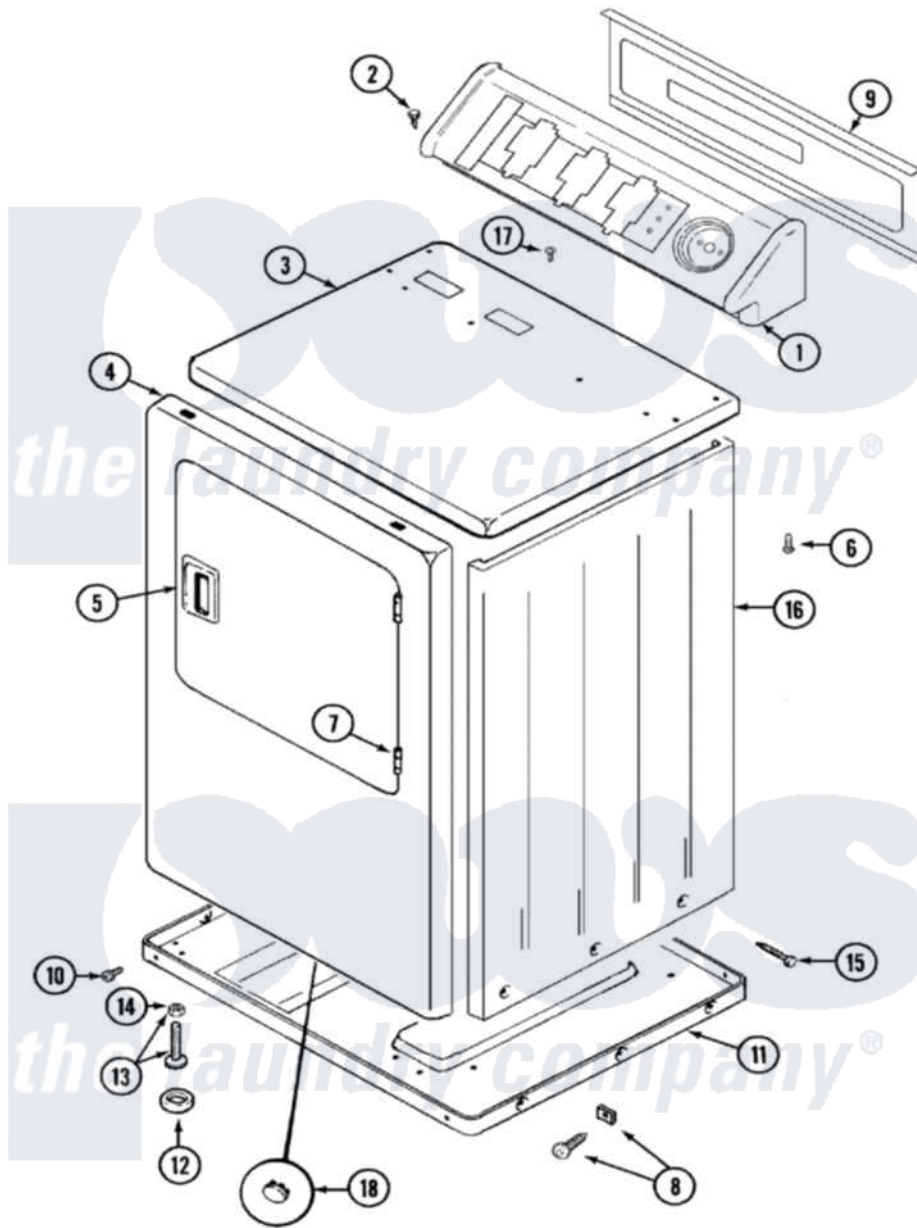

# Maytag LDE4916ADE 01 - CABINET-FRONT

Maytag Residential Maytag LDE4916ADE Dryer Parts Parts Diagram 01 - CABINET-FRONT  
 Click on the part number to view part

Item	Original Part Number	Replaced By	Status	Part Description
1	33001612		Not Available	CONSOLE (WHT)
2	216423	<a href="#">3370225</a>		Screw
3	<a href="#">33001608</a>			Cover, Top
4	<a href="#">33001610</a>			Panel, Front
"	33001486	<a href="#">98008544</a>		Screw
5	<a href="#">33001241</a>			Handle, Door
6	<a href="#">214354</a>			Screw, Top Cover To Cabnt.
7	<a href="#">33001230</a>			Hinge, Door
8	<a href="#">12001341</a>			Screw And Fastener Kit
9	33001625		Not Available	PANEL, BACK----NA
10	<a href="#">Y313561</a>			Screw----NA
"	Y310632	<a href="#">1163839</a>		Screw
11	Y303361		Not Available	BASE ASSY. (UPPER & LOWER)
12	<a href="#">Y314137</a>			Foot, Rubber
13	<a href="#">Y305086</a>			Adjustable Leg And Nut
14	Y052740	<a href="#">62739</a>		Nut, Lock

15	<a href="#">213007</a>		Xfor Cabinet See Cabinet, Back
16	33001159	<a href="#">33001327</a>	Cabinet
17	210186	<a href="#">3370225</a>	Screw
18	33001614	Not Available	PLUG, FRONT PANEL (WHT)