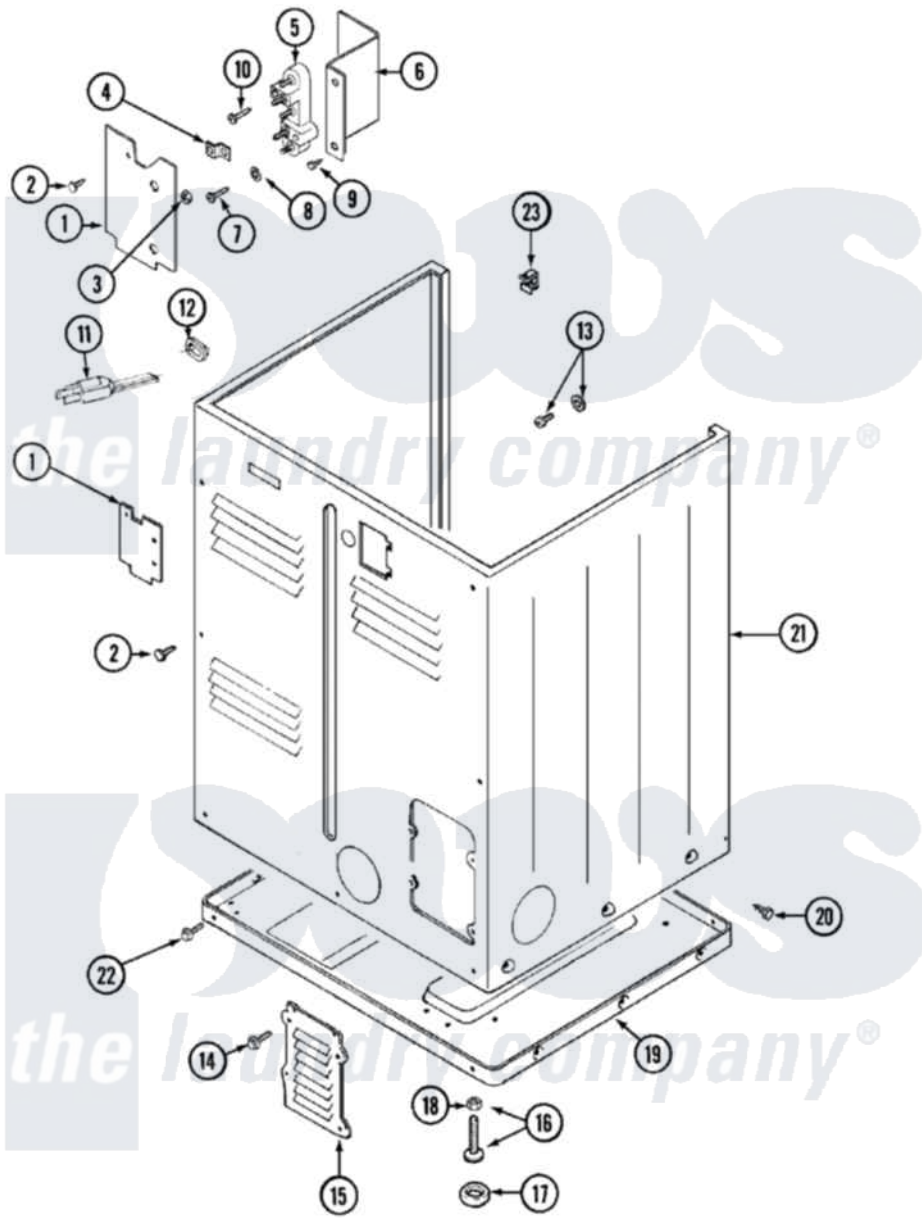

Maytag LDE4916ADE 02 - CABINET-REAR

Maytag [Residential Maytag LDE4916ADE Dryer Parts](#) Parts Diagram 02 - CABINET-REAR
 Click on the part number to view part

Item	Original Part Number	Replaced By	Status	Part Description
1	Y312905		Not Available	COVER, TERMINAL
2	Y313561			Screw----NA
3	311484	112432		Nut
4	Y312184			Strap, Grounding
5	33001244			Block, Terminal
6	Y312904			Bracket, Terminal Block
7	Y312209	W10001200		Screw
11	305168	33002916		Power Cord, Canadian 240V
"	33001425			Locknut, Eared For Canadian
14	216423	3370225		Screw
15	Y312951		Not Available	ACCESS COVER, BACK
16	Y305086			Adjustable Leg And Nut
17	Y314137			Foot, Rubber
18	Y052740	62739		Nut, Lock
19	Y303361		Not Available	BASE ASSY. (UPPER & LOWER)
				Yfor Cabinet See Cabinet

20	213007		Ator Cabinet See Cabinet, Back
21	33001159	33001327	Cabinet
22	Y313561		Screw---NA
"	Y310632	1163839	Screw