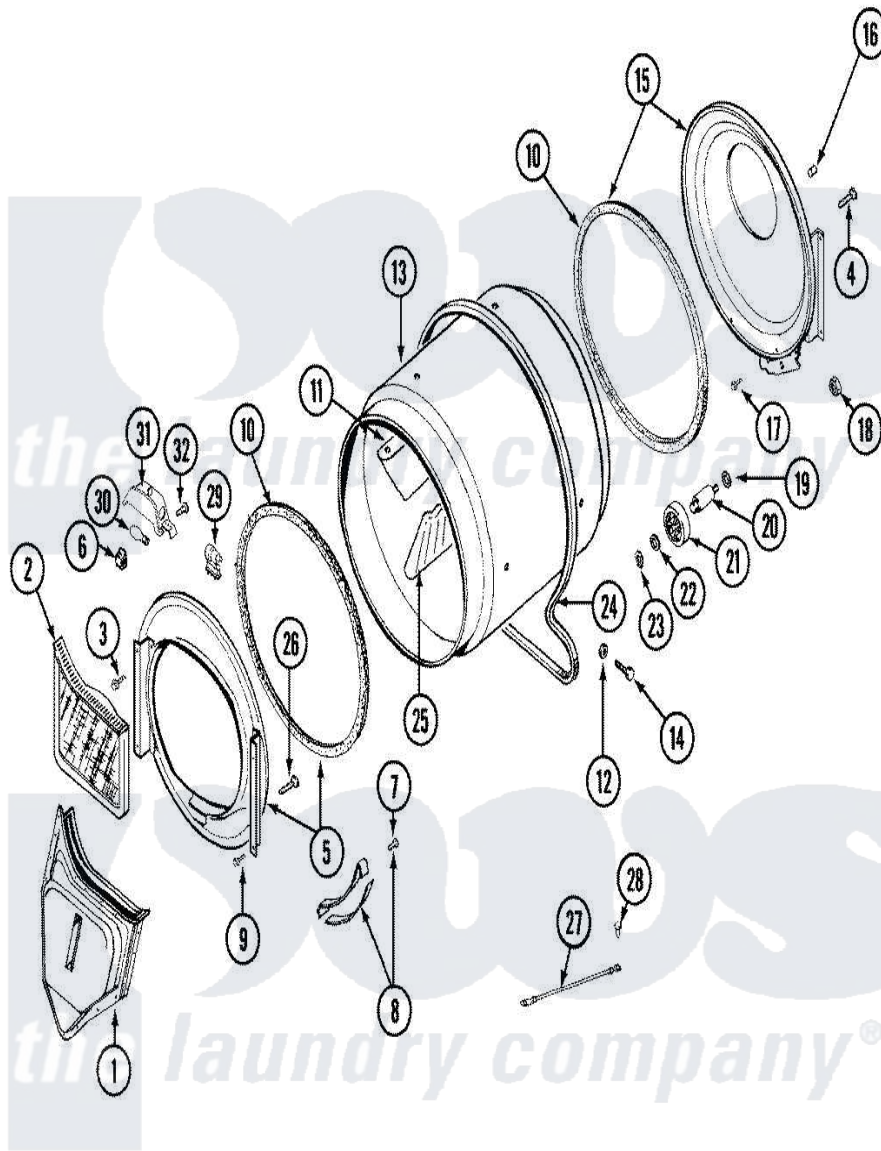

Maytag LDE4916ADE 08 - TUMBLER

Maytag [Residential Maytag LDE4916ADE Dryer Parts](#) Parts Diagram 08 - TUMBLER
 Click on the part number to view part

Item	Original Part Number	Replaced By	Status	Part Description
1	33001016			Outlet Duct Assembly
2	33001171	33002970		Lint Filte
3	313764		Not Available	SCREW
4	Y313561			Screw----NA
5	33001421			Front Assembly, Tumbler
6	Y310376			Clip, Door Switch Harness
7	210720			Rivet, Bearing To Tumbler Frmt
8	306508			Tumbler Bearing Kit ---W
9	Y310632	1163839		Screw
10	314820			Seal, Tumbler
11	33001012			Baffle
12	314158			Washer, Baffle To Tumbler
13	33001108		Not Available	DRYER TUMBLER, W/O BAFFLES
14	Y310759			Screw, Tumbler Baffles
15	33001178			Back, Tumbler
16	313915	31-3915		Tech Sheet

17	Y310632	1163839	Screw
18	312538	33001443	Nut, Hex
19	Y313347	312535	Washer, Vault Mounting Brk.
20	Y312948	6-3129480	Shaft- Tumbler
21	Y303373	12001541	Drum Roller/Washer Assembly--W
22	312535		Washer, Vault Mounting Brk.
23	410233	9703438	Ring-Retrn
24	Y312959		Poly "V" Belt For Tumbler
25	33001004		Baffle, Tall
26	Y314110	33002917	Screw, No.10-16
29	307097	33001496	Lamp- Hold
30	Y307100	67001316	Bulb, Light
31	314955	33001496	Lamp- Hold
32	214872		Palnut, End Cap Note: Nut, Lamp Holder