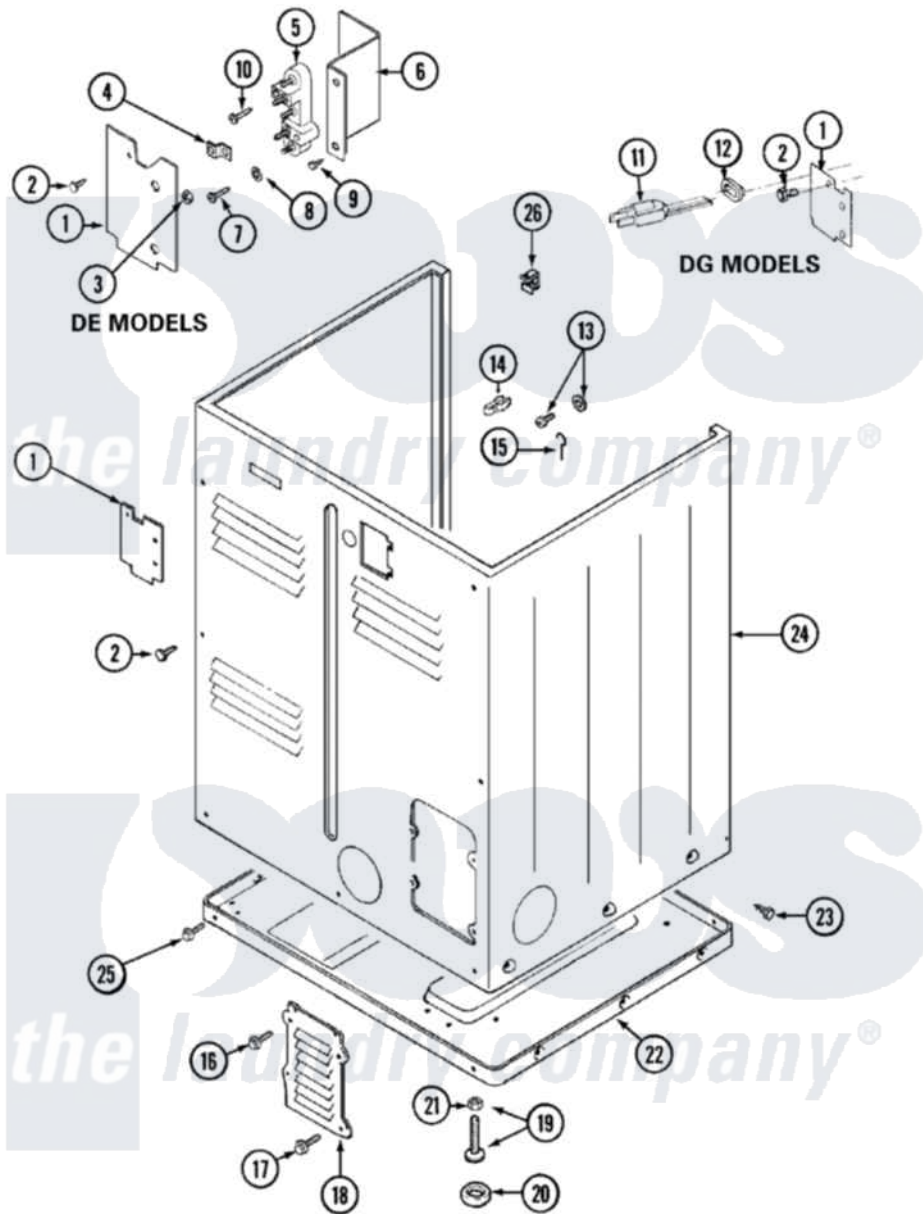

Maytag LDE5005ACE 02 - CABINET-REAR

Maytag [Residential Maytag LDE5005ACE Dryer Parts](#) Parts Diagram 02 - CABINET-REAR
 Click on the part number to view part

Item	Original Part Number	Replaced By	Status	Part Description
1	Y312905		Not Available	COVER, TERMINAL
2	Y313561			Screw----NA
3	311484	112432		Nut
4	Y312184			Strap, Grounding
5	400008			Block, Terminal
6	Y312904			Bracket, Terminal Block
7	Y312209	W10001200		Screw
8	Y311270			Washer, Terminal Block
9	Y310632	1163839		Screw
10	33001245			Screw----NA
13	303846	22003781		Screw, Ground Strap
14	301548			Clamp, Ground Wire
15	204807			Ground Wire, Supp. Plte To Top Cover
16	Y313559			Screw
17	211294	90767		Screw, 8A X 3/8 HeX Washer Head Tapping

18	Y312951	Not Available	ACCESS COVER, BACK
19	Y305086		Adjustable Leg And Nut
20	Y314137		Foot, Rubber
21	Y052740	62739	Nut, Lock
22	Y303361	Not Available	BASE ASSY. (UPPER & LOWER)
23	213007		Xfor Cabinet See Cabinet, Back
24	33001159	33001327	Cabinet
25	Y310632	1163839	Screw
"	Y313561		Screw----NA