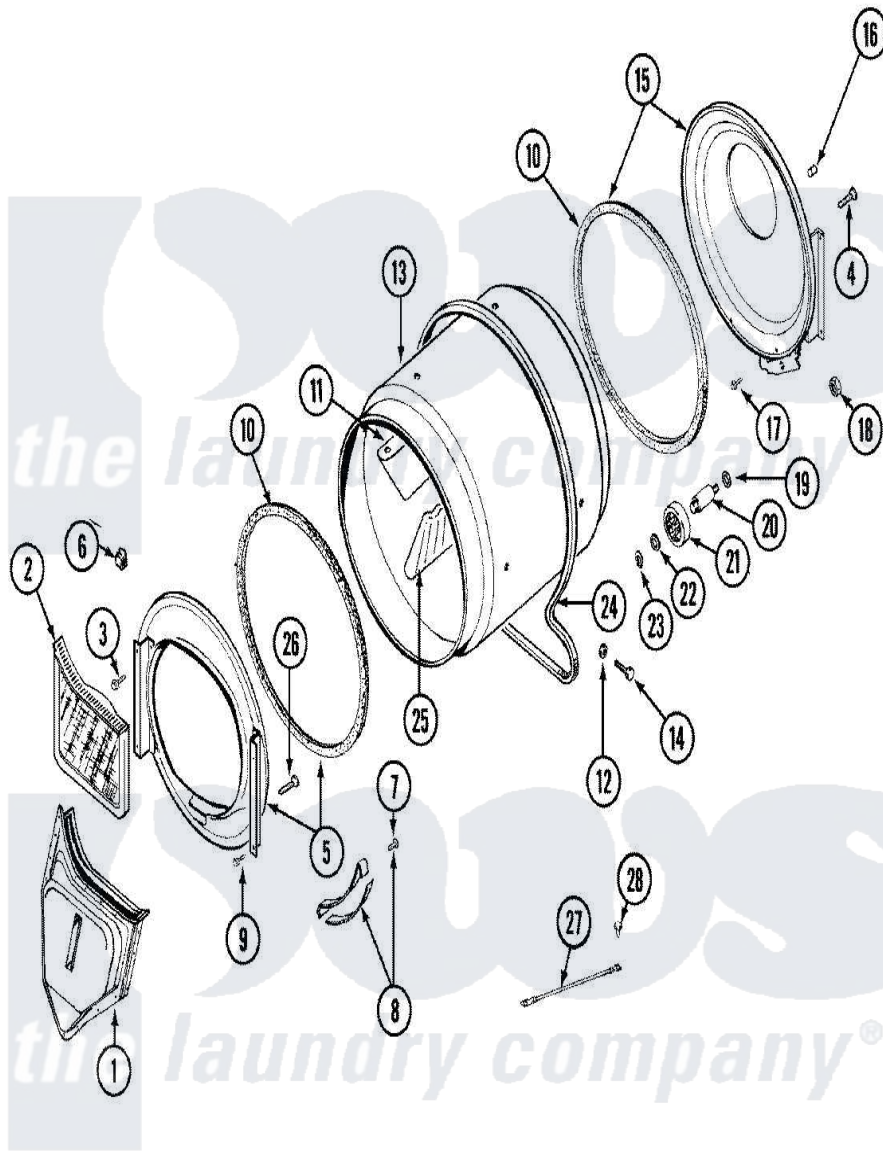

# Maytag LDE5005ACE 07 - TUMBLER

Maytag [Residential Maytag LDE5005ACE Dryer Parts](#) Parts Diagram 07 - TUMBLER  
 Click on the part number to view part

Item	Original Part Number	Replaced By	Status	Part Description
1	<a href="#">33001016</a>			Outlet Duct Assembly
2	33001171	<a href="#">33002970</a>		Lint Filte
3	313764		Not Available	SCREW
4	<a href="#">Y313561</a>			Screw----NA
5	<a href="#">33001179</a>			Front, Tumbler
6	<a href="#">Y310376</a>			Clip, Door Switch Harness
7	<a href="#">210720</a>			Rivet, Bearing To Tumbler Frmt
8	<a href="#">306508</a>			Tumbler Bearing Kit ----W
9	Y310632	<a href="#">1163839</a>		Screw
10	<a href="#">314820</a>			Seal, Tumbler
11	<a href="#">33001012</a>			Baffle
12	<a href="#">314158</a>			Washer, Baffle To Tumbler
13	33001108		Not Available	DRYER TUMBLER, W/O BAFFLES
14	<a href="#">Y310759</a>			Screw, Tumbler Baffles
15	<a href="#">33001178</a>			Back, Tumbler
16	313915	<a href="#">31-3915</a>		Tech Sheet

17	Y310632	<a href="#">1163839</a>	Screw
18	312538	<a href="#">33001443</a>	Nut, Hex
19	Y313347	<a href="#">312535</a>	Washer, Vault Mounting Brk.
20	Y312948	<a href="#">6-3129480</a>	Shaft- Tumbler
21	Y303373	<a href="#">12001541</a>	Drum Roller/Washer Assembly--W
22	<a href="#">312535</a>		Washer, Vault Mounting Brk.
23	410233	<a href="#">9703438</a>	Ring-Retrn
24	<a href="#">Y312959</a>		Poly "V" Belt For Tumbler
25	<a href="#">33001004</a>		Baffle, Tall
26	Y314110	<a href="#">33002917</a>	Screw, No.10-16
27	<a href="#">901220</a>		Ground Wire
28	910343	<a href="#">488234</a>	Screw 8-32 X 1/4