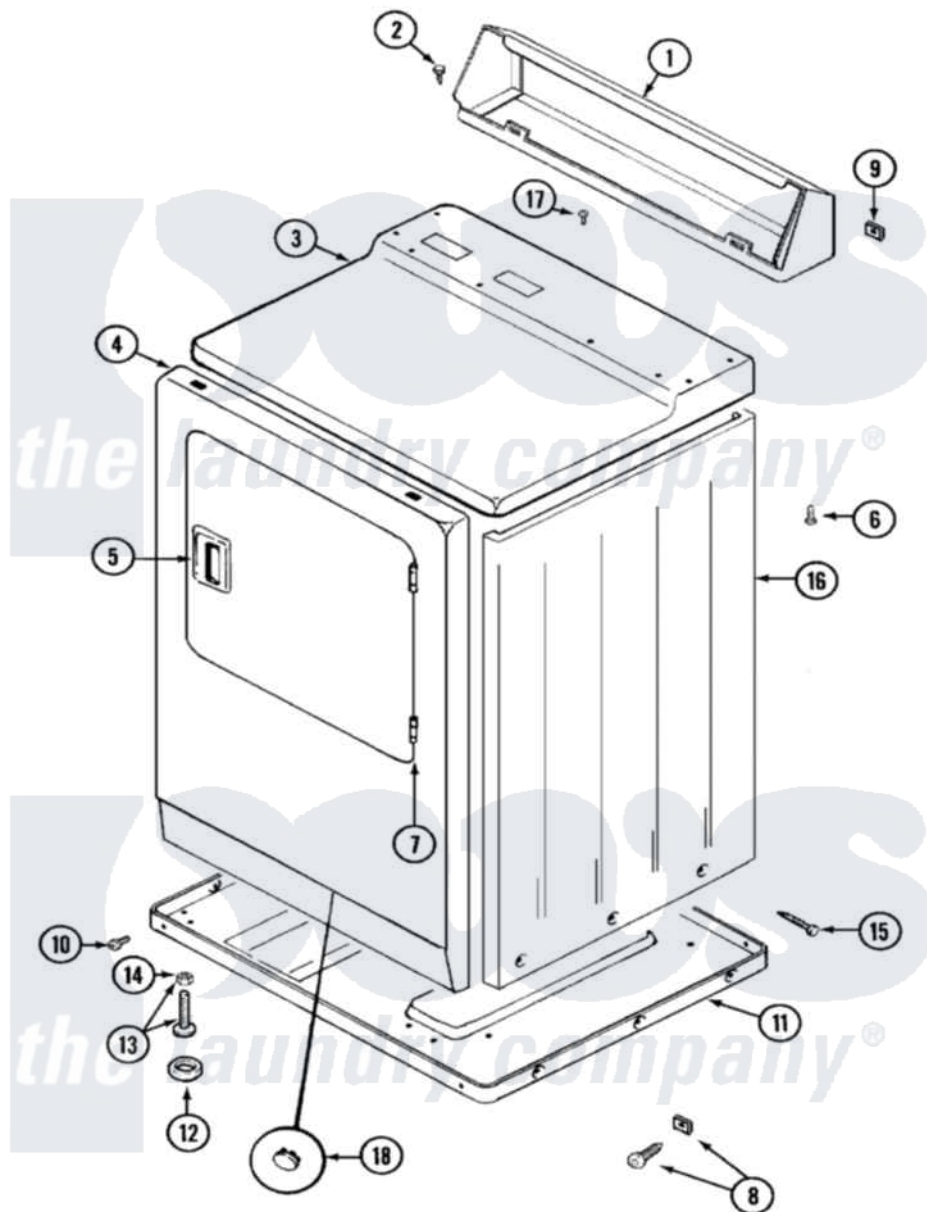

Maytag LDE5005ADE 01 - CABINET-FRONT

Maytag Residential Maytag LDE5005ADE Dryer Parts Parts Diagram 01 - CABINET-FRONT
 Click on the part number to view part

Item	Original Part Number	Replaced By	Status	Part Description
1	Y305193			Console
2	216423	3370225		Screw
3	33001165			Top Cover Assembly
4	33001242			Panel, Front
5	33001241			Handle, Door
6	214354			Screw, Top Cover To Cabnt.
7	33001230			Hinge, Door
8	204439			Screw And Fstner Assembly
9	215075			Fastener, Control Panel To Console
10	Y313561			Screw---NA
"	Y310632	1163839		Screw
11	Y303361		Not Available	BASE ASSY. (UPPER & LOWER)
12	Y314137			Foot, Rubber
13	Y305086			Adjustable Leg And Nut
14	Y052740	62739		Nut, Lock

15	213007		Xfor Cabinet See Cabinet, Back
16	33001159	33001327	Cabinet
17	210186	3370225	Screw
18	33001132	33002342	Plug, Sifht Hole