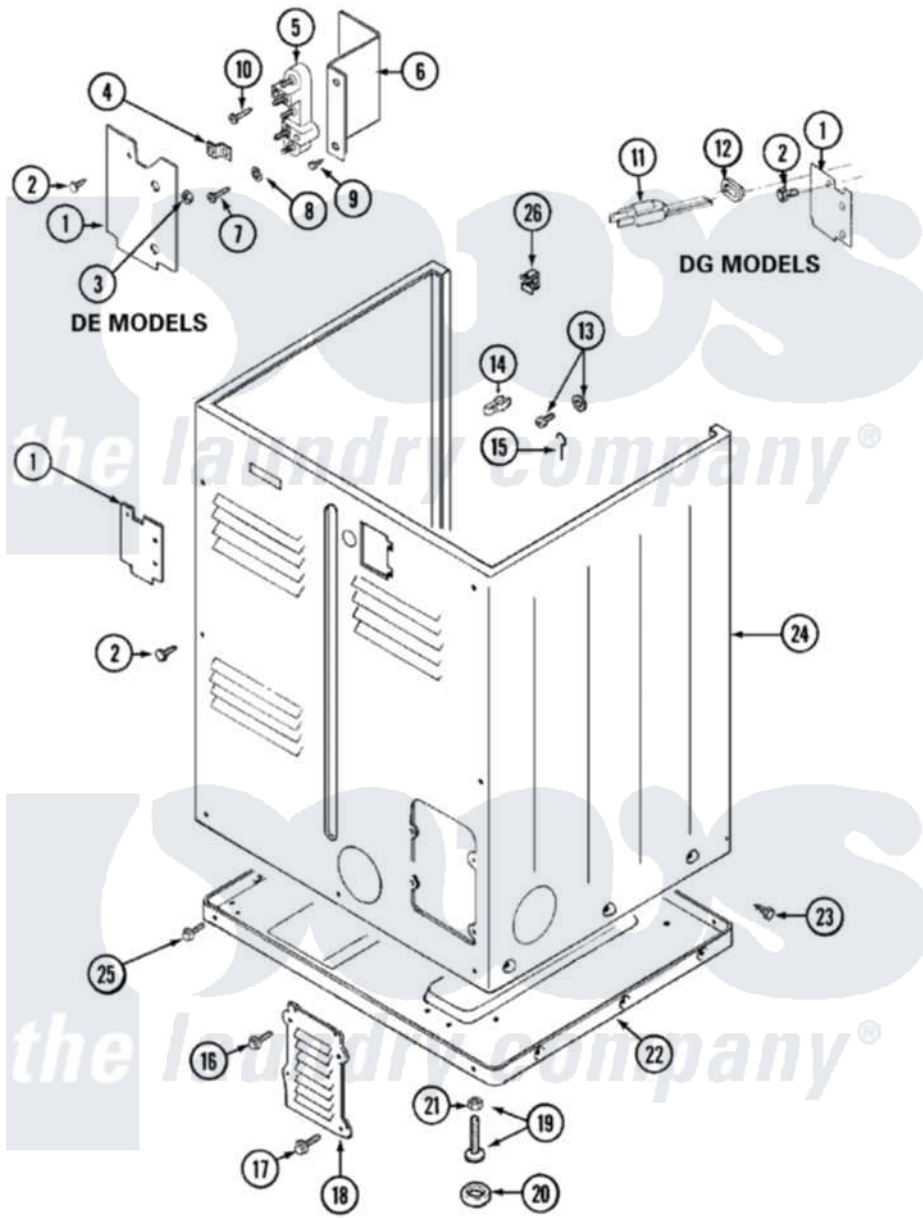

Maytag LDE5005ADE 02 - CABINET-REAR

Maytag [Residential Maytag LDE5005ADE Dryer Parts](#) Parts Diagram 02 - CABINET-REAR
 Click on the part number to view part

Item	Original Part Number	Replaced By	Status	Part Description
1	Y312905		Not Available	COVER, TERMINAL
2	Y313561			Screw----NA
3	311484	112432		Nut
5	400008			Block, Terminal
6	Y312904			Bracket, Terminal Block
7	Y312209	W10001200		Screw
11	305168	33002916		Power Cord, Canadian 240V
"	33001425			Locknut, Eared For Canadian
14	301548			Clamp, Ground Wire
15	204807			Ground Wire, Supp. Plite To Top Cover
16	Y313559			Screw
17	211294	90767		Screw, 8A X 3/8 HeX Washer Head Tapping
18	Y312951		Not Available	ACCESS COVER, BACK
19	Y305086			Adjustable Leg And Nut
20	Y314137			Foot, Rubber

21	Y052740	62739	Nut, Lock
22	Y303361		Not Available
23	213007		BASE ASSY. (UPPER & LOWER)
24	33001159	33001327	Xfor Cabinet See Cabinet, Back
25	Y313561		Cabinet
"	Y310632	1163839	Screw----NA
"			Screw