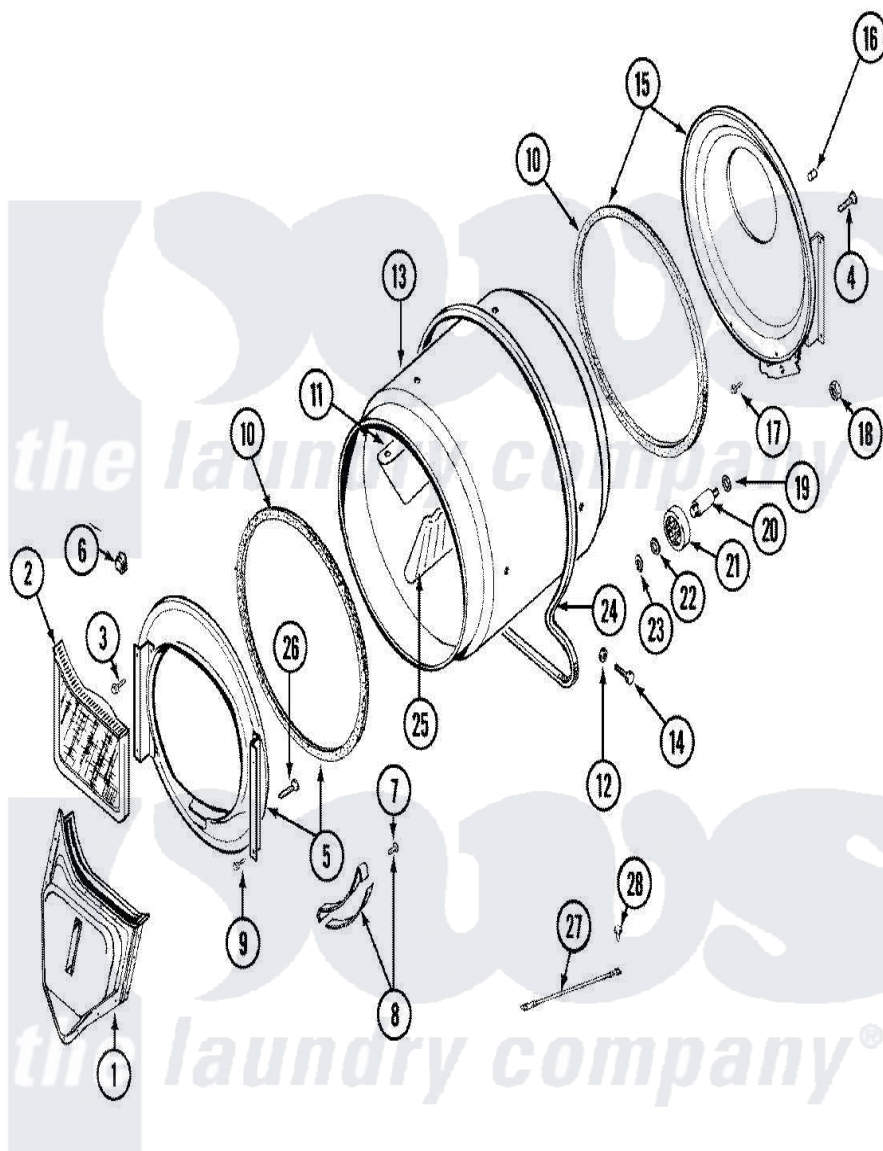

Maytag LDE5005ADE 07 - TUMBLER

Maytag [Residential Maytag LDE5005ADE Dryer Parts](#) Parts Diagram 07 - TUMBLER
 Click on the part number to view part

Item	Original Part Number	Replaced By	Status	Part Description
1	33001016			Outlet Duct Assembly
2	33001171	33002970		Lint Filte
3	313764		Not Available	SCREW
4	Y313561			Screw----NA
5	33001179			Front, Tumbler
6	Y310376			Clip, Door Switch Harness
7	210720			Rivet, Bearing To Tumbler Frmt
8	306508			Tumbler Bearing Kit ----W
9	Y310632	1163839		Screw
10	314820			Seal, Tumbler
11	33001012			Baffle
12	314158			Washer, Baffle To Tumbler
13	33001108		Not Available	DRYER TUMBLER, W/O BAFFLES
14	Y310759			Screw, Tumbler Baffles
15	33001178			Back, Tumbler
16	313915	31-3915		Tech Sheet

17	Y310632	1163839	Screw
18	312538	33001443	Nut, Hex
19	Y313347	312535	Washer, Vault Mounting Brk.
20	Y312948	6-3129480	Shaft- Tumbler
21	Y303373	12001541	Drum Roller/Washer Assembly--W
22	312535		Washer, Vault Mounting Brk.
23	410233	9703438	Ring-Retrn
24	Y312959		Poly "V" Belt For Tumbler
25	33001004		Baffle, Tall
26	Y314110	33002917	Screw, No.10-16