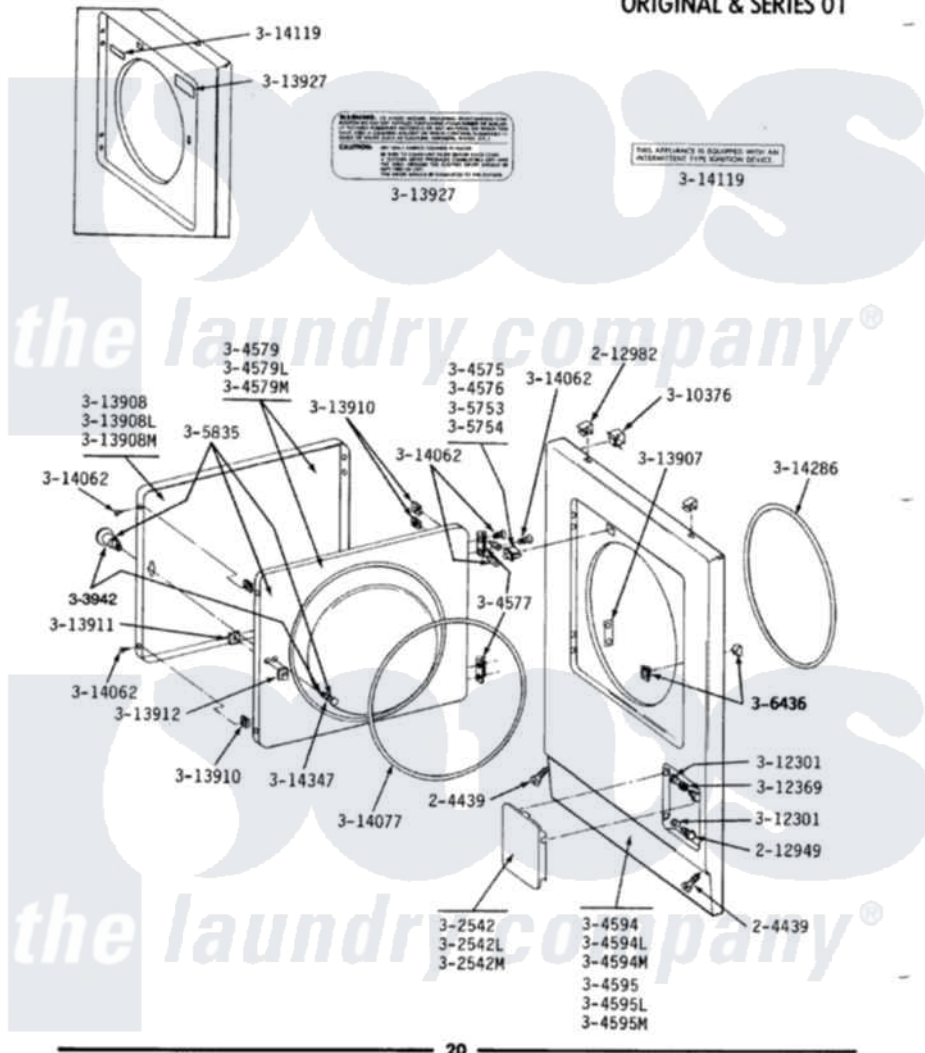

Maytag LDE510 02 - FRONT PANEL & DOOR ASSEMBLY

MODELS DE-DG110-210-410-510-610-710-810

**FRONT PANEL & DOOR ASSEMBLY
ORIGINAL & SERIES 01**

Maytag Residential Maytag LDE510 Dryer Parts Parts Diagram 02 - FRONT PANEL & DOOR ASSEMBLY
Click on the part number to view part

Item	Original Part Number	Replaced By	Status	Part Description
1	204439			Screw And Fstner Assembly
2	212949	22001866		Screw, Relay
3	212982	22001650		Fastener, Spring
4	302542		Not Available	PART NOT USED. (DG ONLY)
5	302542L		Not Available	PART NOT USED. (DG ONLY)
6	302542M		Not Available	ACCESS DOOR-HARVEST WHEAT
7	Y304575	W10169313		Switch-Dor
8	Y304576	W10169313		Switch-Dor
9	Y304577	33001230		Hinge, Door
10	306436			Door Latch Kit--W
12	304579L		Not Available	DOOR-ALMOND
14	304594			Front Panel-White
15	304594L		Not Available	FRONT PANEL-ALMOND
16	304594M	3369903		Dishrack
18	304595L		Not Available	FRONT PANEL-ALMOND
20	Y305753	W10169313		Switch-Dor

21	Y305754	W10169313	Switch-Dor
22	305835	Not Available	INNER DOOR WITH KNOB & SCRE
23	303942	Not Available	KNOB AND SCREW
24	Y310376		Clip, Door Switch Harness
25	312301	Not Available	BUSHING FOR ACCESS STUD
26	312369		Sleeve, Access Panel Stud Part Not Used
27	Y313907		Fastener, Twin
29	313908L	Not Available	DOOR PANEL-ALMOND
31	Y313910		Clip, Door Liner To Outer Panel
32	Y313911		Door Strike Retainer
33	Y313912	306436	Door Latch Kit-W
34	Y313927		INSTRUCTION LABEL
35	Y314062		Screw, Door Hinge And Panel
36	314077		Door Seal
37	314119	Not Available	GAS IGNITION LABEL
38	314286		Seal For Front Panel
39	314347	400021-1	Screw