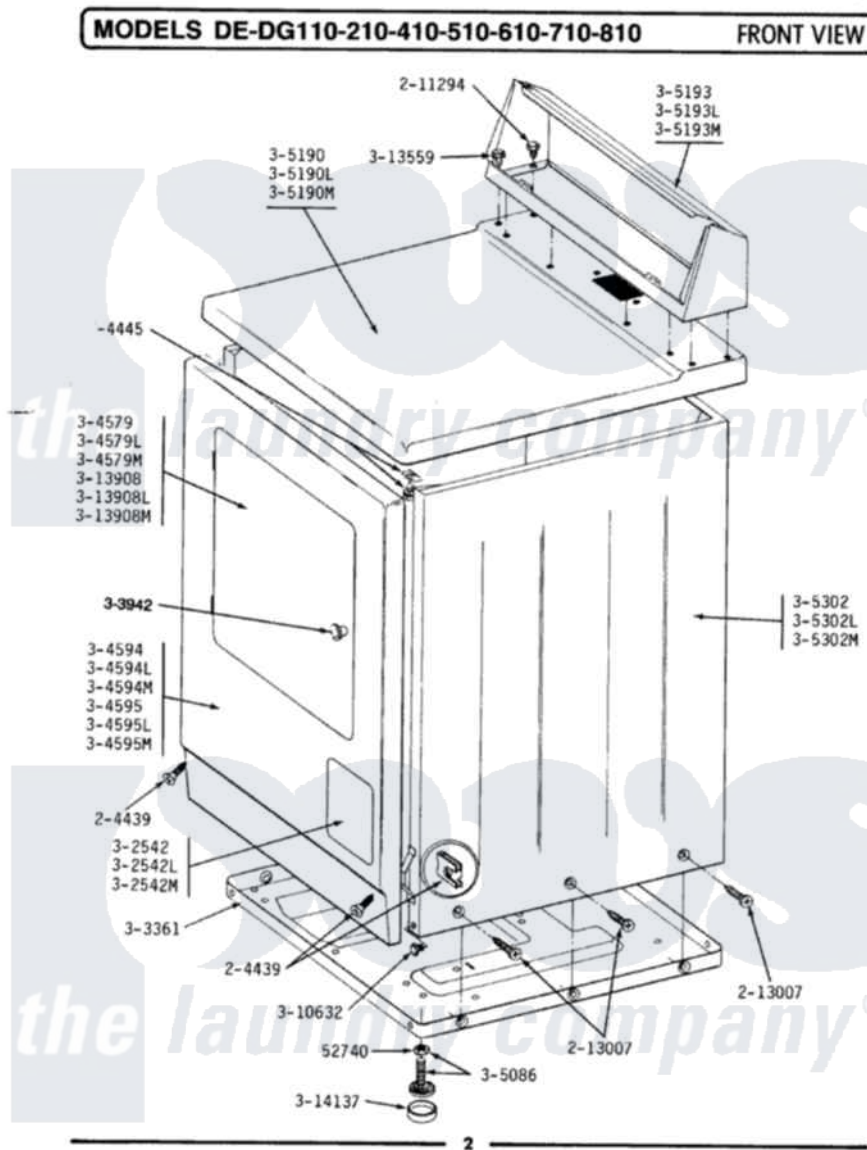

Maytag LDE510 03 - FRONT VIEW

Maytag [Residential Maytag LDE510 Dryer Parts](#) Parts Diagram 03 - FRONT VIEW
 Click on the part number to view part

Item	Original Part Number	Replaced By	Status	Part Description
1	Y052740	62739		Nut, Lock
2	204439			Screw And Fstner Assembly
3	204445			Screw And Fastener Assembly
4	211294	90767		Screw, 8A X 3/8 HeX Washer Head Tapping
5	213007			Xfor Cabinet See Cabinet, Back
6	302542		Not Available	PART NOT USED. (DG ONLY)
7	302542L		Not Available	PART NOT USED. (DG ONLY)
8	302542M		Not Available	ACCESS DOOR-HARVEST WHEAT
9	Y303361		Not Available	BASE ASSY. (UPPER & LOWER)
11	304579L		Not Available	DOOR-ALMOND
13	304594			Front Panel-White
14	304594L		Not Available	FRONT PANEL-ALMOND
15	304594M	3369903		Dishrack
17	304595L		Not Available	FRONT PANEL-ALMOND

19	Y305086		Adjustable Leg And Nut
21	305190L	307104L	Top Cover Assembly
24	305193L		Console
27	305302L	Not Available	CABINET-ALMOND
29	303942	Not Available	KNOB AND SCREW
30	Y310632	1163839	Screw
31	Y313559		Screw
33	313908L	Not Available	DOOR PANEL-ALMOND
35	Y314137		Foot, Rubber