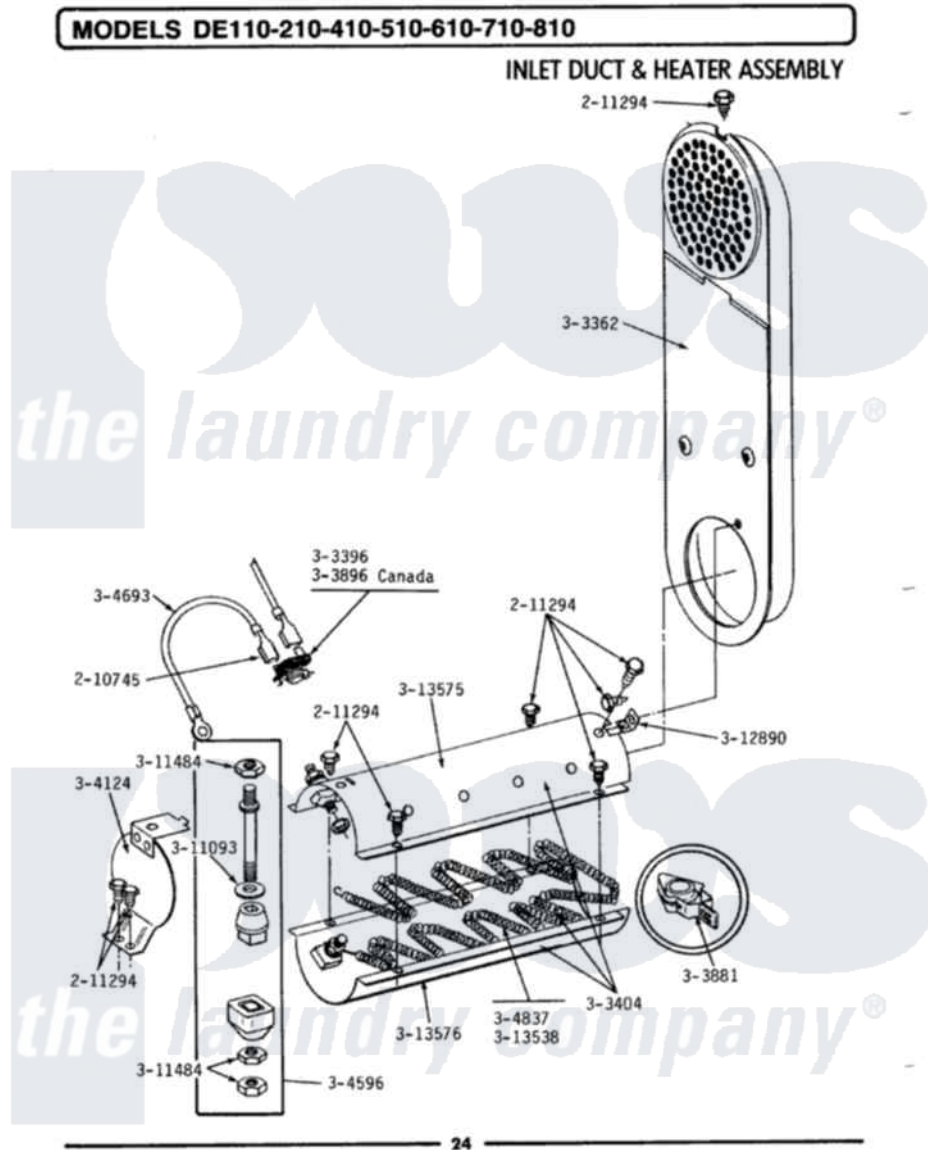

Maytag LDE510 04 - INLET DUCT & HEATER ASSEMBLY

Maytag Residential Maytag LDE510 Dryer Parts Parts Diagram 04 - INLET DUCT & HEATER ASSEMBLY
 Click on the part number to view part

Item	Original Part Number	Replaced By	Status	Part Description
1	210745			Wire Terminal
2	211294	90767		Screw, 8A X 3/8 HeX Washer Head Tapping
3	Y303362			Inlet Duct Assembly - DE
4	303396			Thermostat, Hi-Limit
5	Y303404			Heater Assembly Complete
6	Y303881			Clip And Insulator Assembly
7	303896			Hi-Limit Thermostat-Canada
8	304124		Not Available	HEATER SHIELD
9	Y304596			Terminal Insulator Assembly
10	Y304693			Jumper Wire
11	Y304837	W10116793		Element
12	311093			Washer, Terminal Connection
13	311484	112432		Nut
14	Y312890			Retainer, Heater Chamber
15	Y313576			Heater Chamber, Bottom
"	Y313538			Heater Element 240 Volt