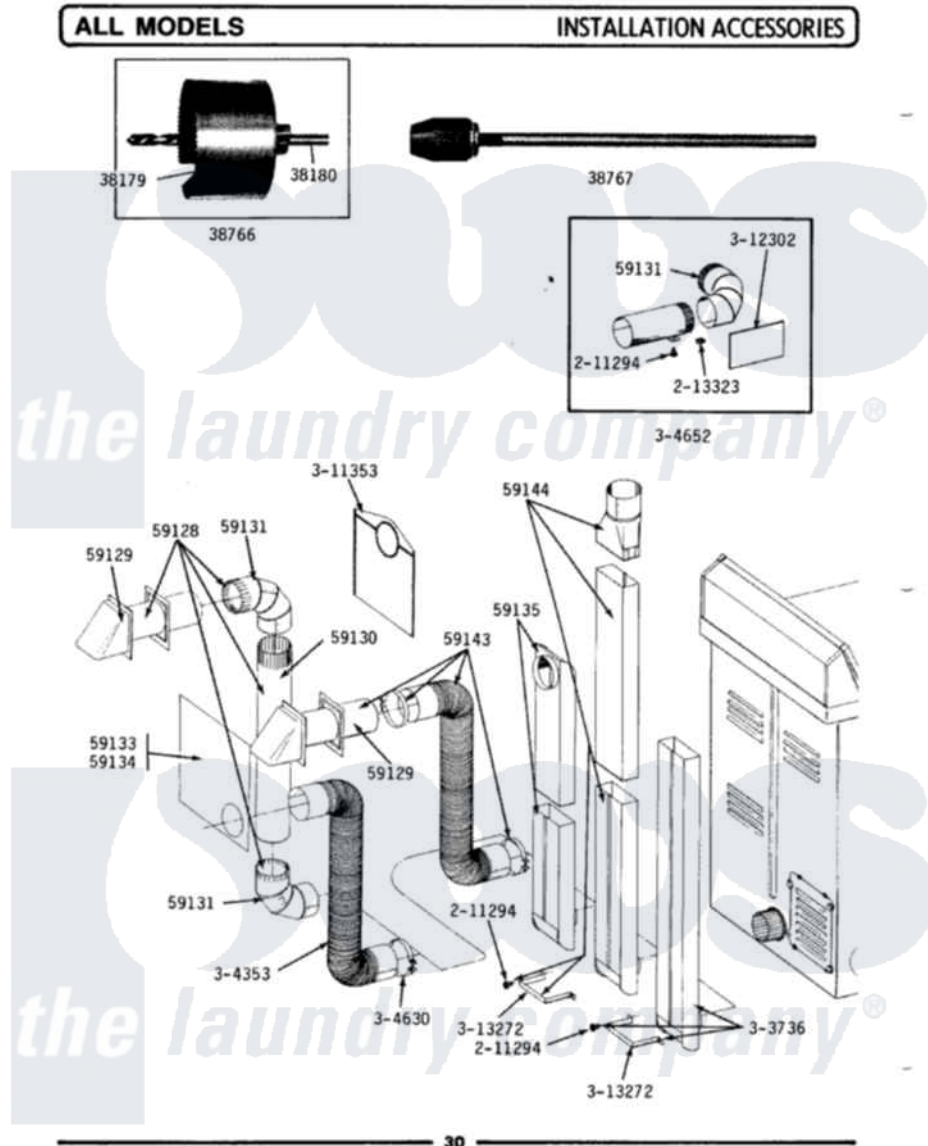

# Maytag LDE510 05 - INSTALLATION ACCESSORIES

Maytag [Residential Maytag LDE510 Dryer Parts](#) Parts Diagram 05 - INSTALLATION ACCESSORIES  
 Click on the part number to view part

Item	Original Part Number	Replaced By	Status	Part Description
1	038179		Not Available	BLADE, SAW
2	038180		Not Available	REPLACEMENT DRILL
3	038766		Not Available	HOLE SAW W/DRILL BIT
4	<a href="#">038767</a>			Extension Chuck, Drill
5	<a href="#">Y059128</a>			Standard 4" Vent Kit
6	Y059129	<a href="#">4396007RW</a>		Vent Hood
7	<a href="#">Y059130</a>			Pipe, Venting
8	<a href="#">Y059131</a>			Elbow, Venting
9	059133		Not Available	ALUMINUM WINDOW 4X12X18
10	Y059134			PLATE, ALUM. WINDOW (15"X20")
11	<a href="#">Y059135</a>			Vent Duct Assembly
12	<a href="#">Y059143</a>			Flexible Vent Kit
13	059144		Not Available	RECTANGULAR VENT KIT
14	211294	<a href="#">90767</a>		Screw, 8A X 3/8 Hex Washer Head Tapping

15	<a href="#">213323</a>		Fastener, Exhaust Duct Kit
16	303736	Not Available	EXHAUST DEFLECTOR KIT
17	Y304353	<a href="#">4396010RP</a>	6ft Scvent
18	<a href="#">Y304630</a>		Clamp, Flexible Duct
19	<a href="#">Y304652</a>		Exhaust Duct Kit
20	311353	Not Available	BAG, LINT (DACRON)
21	<a href="#">312302</a>		Insulation, Exhaust Duct Kit
22	<a href="#">313272</a>		Bracket, Exhaust Deflector