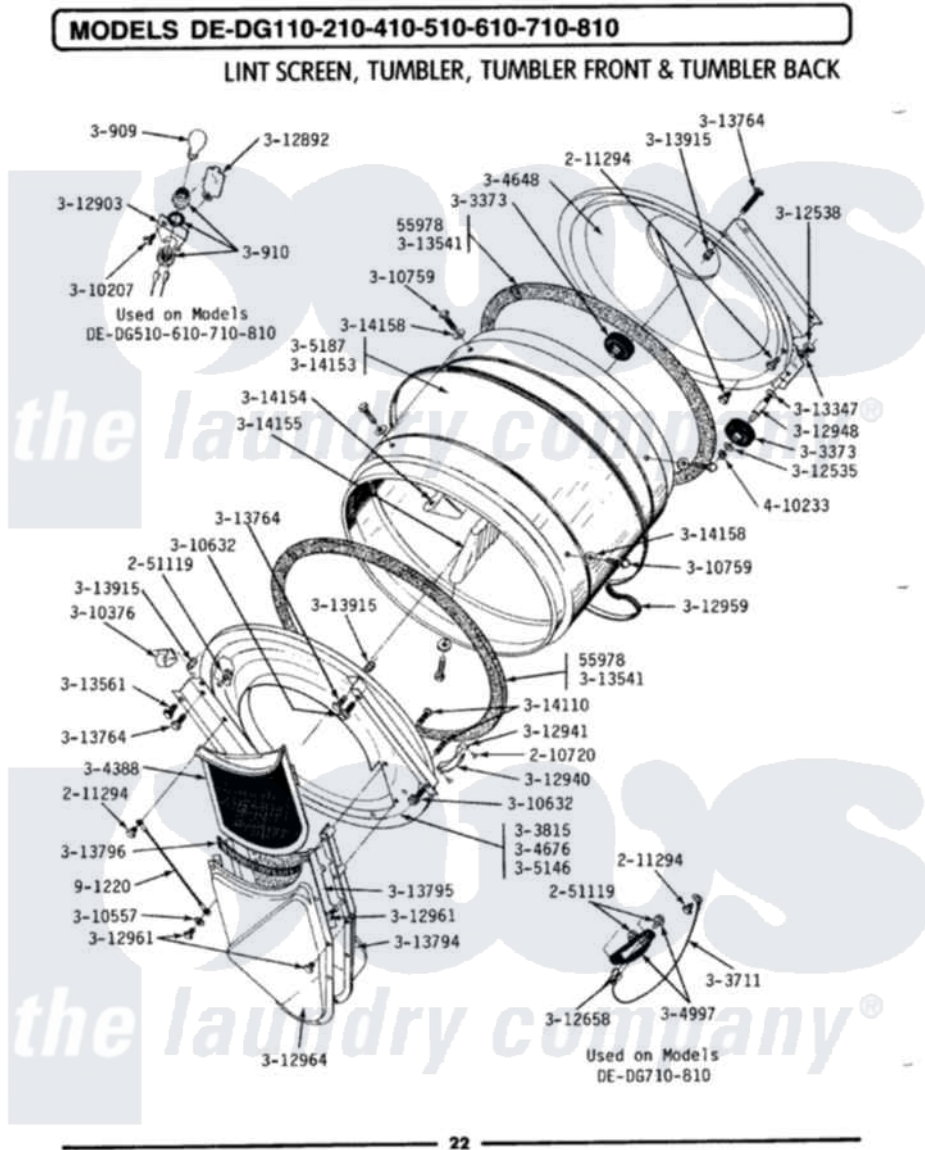

Maytag LDE510 06 - LINT SCREEN, TUMBLER (FRONT & BACK)

Maytag Residential Maytag LDE510 Dryer Parts Parts Diagram 06 - LINT SCREEN, TUMBLER (FRONT & BACK)
 Click on the part number to view part

Item	Original Part Number	Replaced By	Status	Part Description
1	Y055978			Rubber Adhesive, 2 Oz Tube
2	210720			Rivet, Bearing To Tumbler Frnt
3	211294	90767		Screw, 8A X 3/8 HeX Washer Head Tapping
4	Y251119	3177991		Screw
5	300909	8009		Bulb-Light
6	300910		Not Available	RECEPTACLE
7	Y303373	12001541		Drum Roller/Washer Assembly--W
8	Y303711			Sensor Ground Wire
9	Y303815	33001231		Front- Tumbler
10	Y304388	33001003		Screen, Lint
11	Y304648	33001106		Back, Tumbler
12	Y304676		Not Available	TUMBLER FRONT ASSEMBLY
13	304997			Sensor Assembly With Screws
14	Y305146	306708		Tumbler Front Assembly

15	305187		Not Available	TUMBLER W/BAFFLES
16	310207			Screw, No.6 X 1/4 Inch
17	Y310376			Clip, Door Switch Harness
18	310557			Washer
19	Y310632	1163839		Screw
20	Y310759			Screw, Tumbler Baffles
21	312535			Washer, Vault Mounting Brk.
22	312538	33001443		Nut, Hex
23	Y312658			Receptacle, Sensor Ground Wire
24	Y312892	33312892		Lens
25	312903		Not Available	LAMP BRACKET
26	312940	306508		Tumbler Bearing Kit ----W
27	312941	306508		Tumbler Bearing Kit ----W
28	Y312948	6-3129480		Shaft- Tumbler
29	Y312959			Poly "V" Belt For Tumbler
30	Y312961	W10116751		Screw
31	Y312964		Not Available	OUTLET DUCT - OUTER HALF
32	Y313347	312535		Washer, Vault Mounting Brk.
33	Y313541	33313541		Seal- Tumbler
34	Y313561			Screw----NA
35	313764		Not Available	SCREW
36	Y313794		Not Available	OUTLET GRID AND DUCT --- S
37	Y313795			Guide For Lint Screen
38	Y313796			Lint Seal
39	313915	31-3915		Tech Sheet
40	Y314110	33002917		Screw, No.10-16
41	Y314153		Not Available	TUMBLER No.
42	314154		Not Available	TUMBLER BAFFLE - SHORT
43	314155	33001004		Baffle, Tall
44	314158			Washer, Baffle To Tumbler
45	410233	9703438		Ring-Retrn
46	901220			Ground Wire