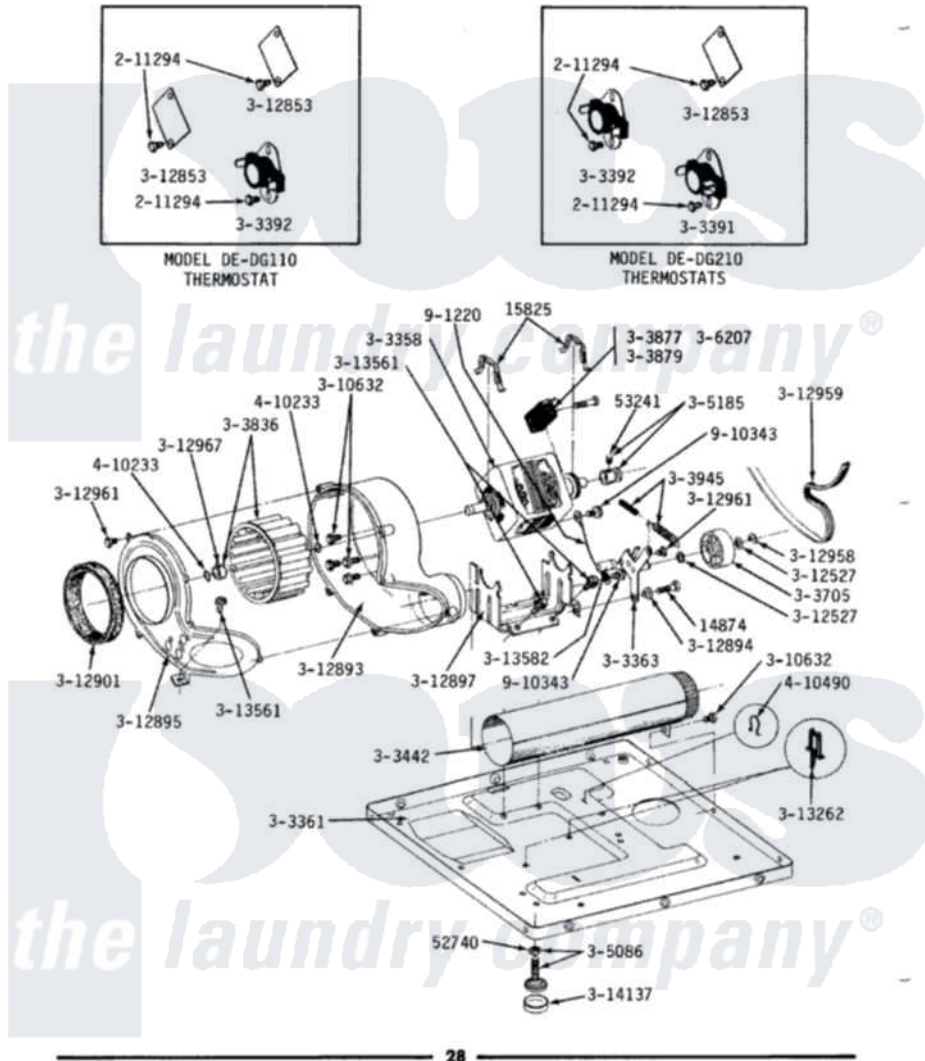

Maytag LDE510 07 - MOTOR, BLOWER, BASE FRAME & THERMOSTATS

MODELS DE-DG110-210-410-510-610-710-810

MOTOR, BLOWER, BASE FRAME & THERMOSTATS

Maytag Residential Maytag LDE510 Dryer Parts Parts Diagram 07 - MOTOR, BLOWER, BASE FRAME & THERMOSTATS

[Click on the part number to view part](#)

Item	Original Part Number	Replaced By	Status	Part Description
1	Y014874			Screw, Idler Arm And Sleeve
2	Y015825			Clip, Motor To Motor Support
3	Y052740	62739		Nut, Lock
4	Y053241			Set Screw, Motor Pulley
5	211294	90767		Screw, 8A X 3/8 HeX Washer Head Tapping
6	Y303358	W10410999		Motor-Drve
7	Y303361		Not Available	BASE ASSY. (UPPER & LOWER)
8	Y303363	6-3033630		Idler Arm
9	Y303391	33303391		Thermostat, Cycling
10	303392			Thermostat, Cycling
11	Y303394			Cool-Down Thermostat
12	Y303442			EXHAUST DUCT ASSEMBLY
13	Y303705	6-3037050		Pulley- ID
14	Y303836			Blower Wheel Assembly And Clamp