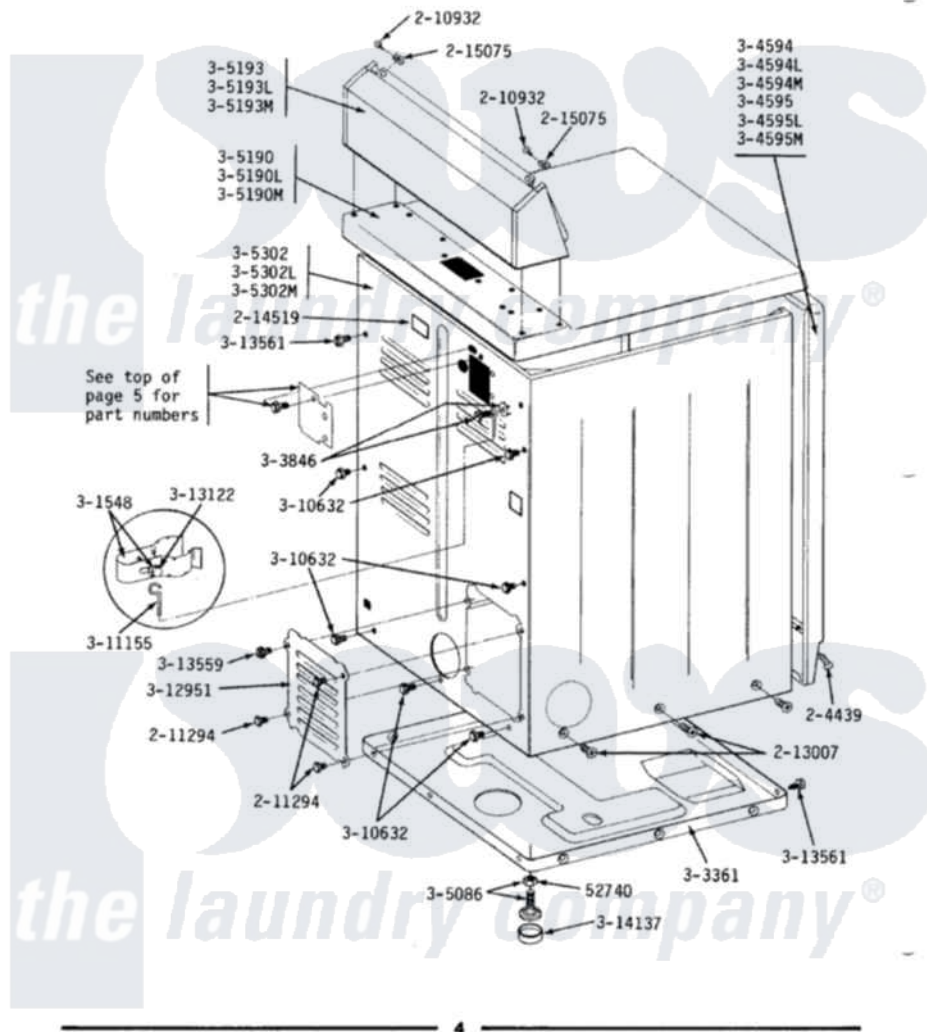

Maytag LDE510 08 - REAR VIEW

MODELS DE-DG110-210-410-510-610-710-810 REAR VIEW

Maytag Residential Maytag LDE510 Dryer Parts Parts Diagram 08 - REAR VIEW

Click on the part number to view part

| Item | Original Part Number | Replaced By | Status | Part Description |
|------|-------------------------|-----------------------|---------------|--|
| 1 | Y052740 | 62739 | | Nut, Lock |
| 2 | Y201808 | | | Converter |
| 3 | 204439 | | | Screw And Fstner Assembly |
| 4 | 210932 | | | Screw, No.8 X 9/16 Ctsk Note: Screw, Inlet Duct |
| 5 | 211294 | 90767 | | Screw, 8A X 3/8 HeX Washer Head Tapping |
| 6 | 211881 | | | Grommet, Cord Part Not Used- Gas Models Only |
| 7 | 213007 | | | Xfor Cabinet See Cabinet, Back |
| 8 | 214519 | | | LABEL, ELECTRICAL INSTR. PART NOT USED-GAS MODELS ONLY |
| 9 | 215075 | | | Fastener, Control Panel To Console |
| 10 | 301548 | | | Clamp, Ground Wire |
| 11 | 302521 | | Not Available | CORD, POWER PART NOT USED-GAS MODELS ONLY |