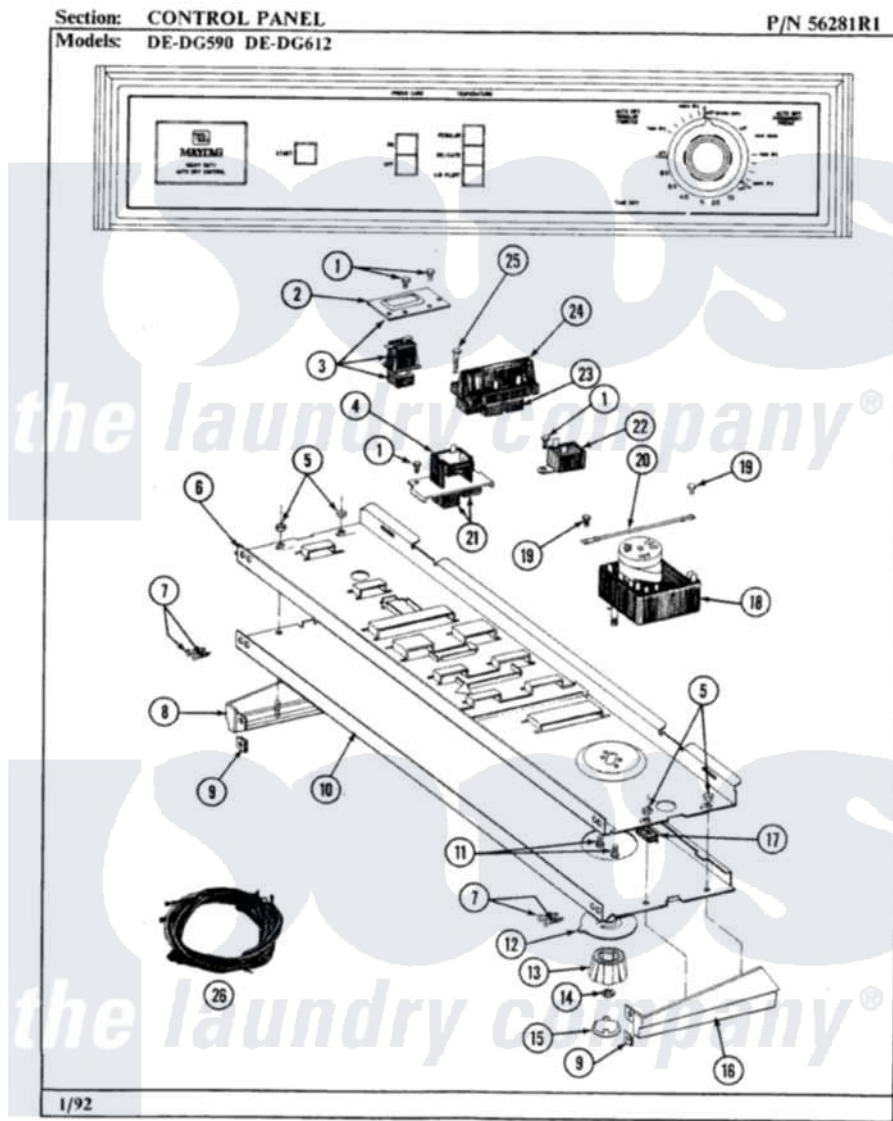

Maytag LDE590 01 - CONTROL PANEL

18

Maytag [Residential Maytag LDE590 Dryer Parts](#) Parts Diagram 01 - CONTROL PANEL
Click on the part number to view part

Item	Original Part Number	Replaced By	Status	Part Description
1	211168	W10139210		Screw, 8-18 X 5/16
2	314177		Not Available	BRACKET FOR START SWITCH
3	306533			Switch, Push/To/Start W/Bkt
4	305950		Not Available	DRYNESS-PRESS CARE SWITCH
5	214872			Palnut, End Cap Note: Nut, Lamp Holder
6	314184			Back Up Plate
7	210932			Screw, No.8 X 9/16 Ctsk Note: Screw, Inlet Duct
8	214815			End Cap F/Control Panel-LH
9	214894			Fastener, End Cap
10	305885	306385		Control Panel
"	306385			Control Panel
11	910708	488234		Screw 8-32 X 1/4
12	314422	33001500		Dial, Timer Indicator
13	314421			Knob For Timer

14	312273		Nut, Control Knob
15	215164	Not Available	CAP FOR KNOB
16	214816		End Cap F/Control Panel-RH
17	214897		Pad, Control Panel
18	305207		Timer
19	211294	90767	Screw, 8A X 3/8 HeX Washer Head Tapping
20	204807		Ground Wire, Supp. Plte To Top Cover
21	215210		Button For Switch
22	305205	694419	Mini-Buzzer
23	215211		Button For Switch
24	305958	Not Available	TEMPERATURE SWITCH
25	213117	67006908	Screw, Ice Rack
26	306431		Main Wire Harness
"	306817	Not Available	WIRE HARNESS