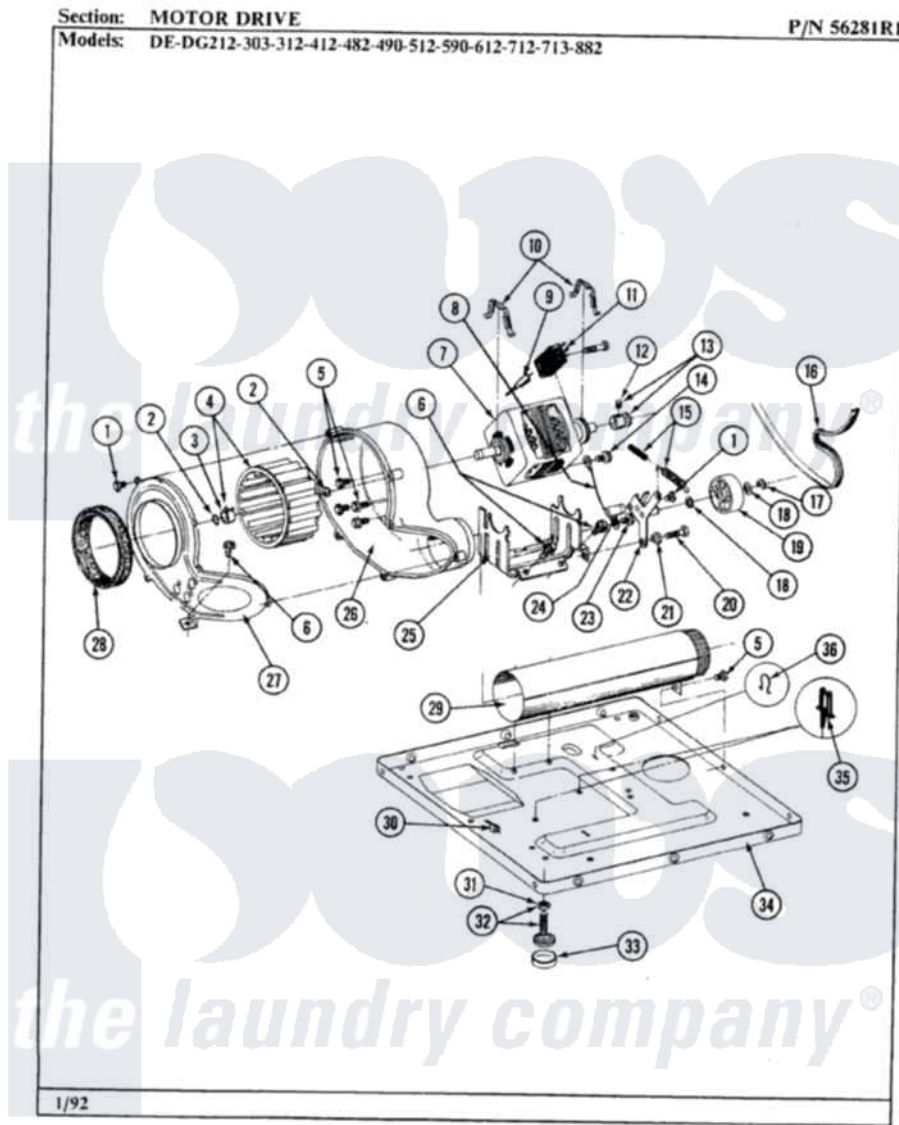

# Maytag LDE590 05 - MOTOR DRIVE

-40-

Maytag [Residential Maytag LDE590 Dryer Parts](#) Parts Diagram 05 - MOTOR DRIVE  
 Click on the part number to view part

Item	Original Part Number	Replaced By	Status	Part Description
1	Y312961	<a href="#">W10116751</a>		Screw
2	410233	<a href="#">9703438</a>		Ring-Retrn
3	<a href="#">312967</a>			Clamp, Blower Housing
4	<a href="#">Y303836</a>			Blower Wheel Assembly And Clamp
5	Y310632	<a href="#">1163839</a>		Screw
6	<a href="#">Y313561</a>			Screw---NA
7	Y303358	<a href="#">W10410999</a>		Motor-Drive
8	<a href="#">901220</a>			Ground Wire
9	306448		Not Available	WIRE
10	<a href="#">Y015825</a>			Clip, Motor To Motor Support
11	Y303877		Not Available	SWITCH, MOTOR EXTERNAL START No.303358-2, No.303358-4, 303358-7
"	<a href="#">Y303879</a>			Switch, Motor External Start
"	306207		Not Available	(PROD. No.303358-8 & No.303358-9)
12	<a href="#">Y053241</a>			Set Screw, Motor Pulley