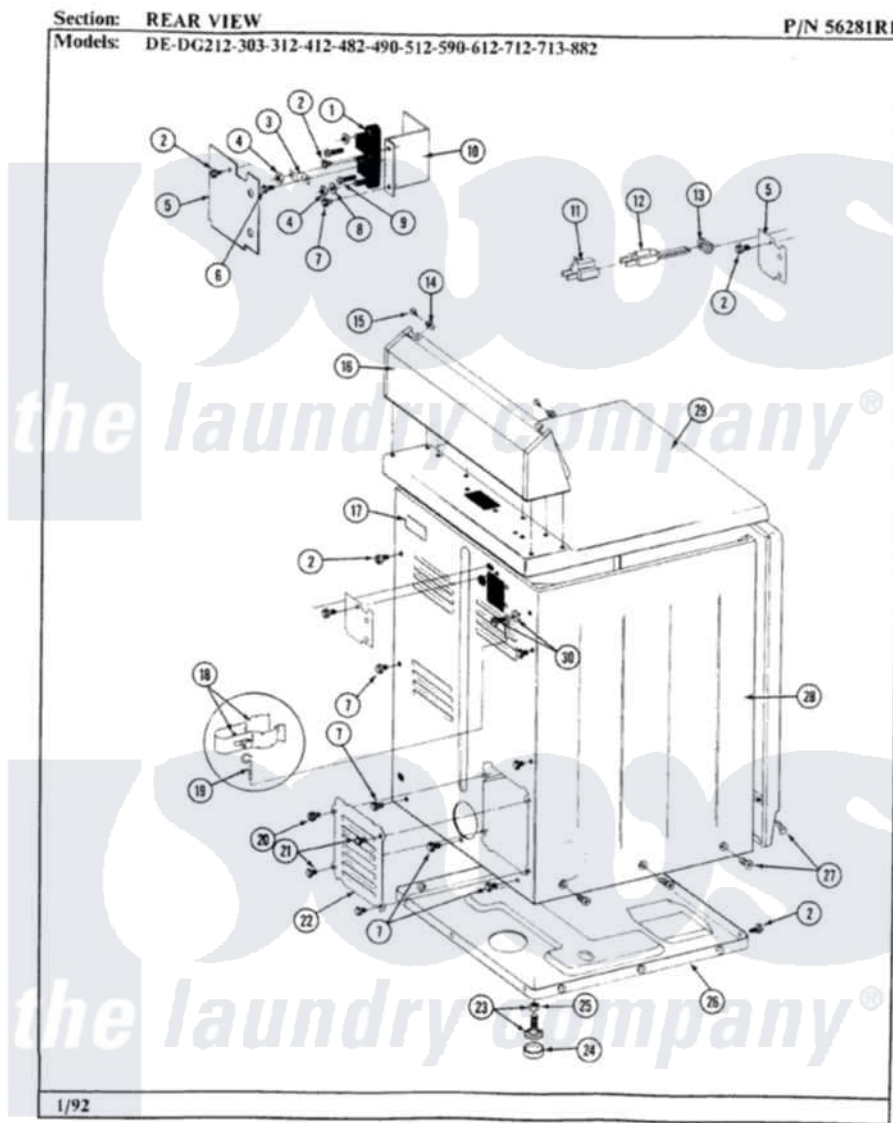

Maytag LDE590 07 - REAR VIEW

28

Maytag [Residential Maytag LDE590 Dryer Parts](#) Parts Diagram 07 - REAR VIEW
 Click on the part number to view part

Item	Original Part Number	Replaced By	Status	Part Description
1	400008			Block, Terminal
2	Y313561			Screw---NA
3	Y312184			Strap, Grounding
4	311484	112432		Nut
5	Y312905		Not Available	COVER, TERMINAL
6	Y311423	489483		Screw 10-32 X 1/2
7	Y310632	1163839		Screw
8	Y311270			Washer, Terminal Block
9	Y312209	W10001200		Screw
10	Y312904			Bracket, Terminal Block
14	215075			Fastener, Control Panel To Console
15	210932			Screw, No.8 X 9/16 Ctsk Note: Screw, Inlet Duct
16	305193L			Console
17	214519			LABEL, ELECTRICAL INSTR. PART NOT USED-GAS MODELS ONLY

18	301548		Clamp, Ground Wire
19	311155		Ground Wire And Clamp
20	Y313559		Screw
21	211294	90767	Screw, 8A X 3/8 HeX Washer Head Tapping
22	Y312951	Not Available	ACCESS COVER, BACK
23	Y305086		Adjustable Leg And Nut
24	Y314137		Foot, Rubber
25	Y052740	62739	Nut, Lock
26	Y303361	Not Available	BASE ASSY. (UPPER & LOWER)
27	213007		Xfor Cabinet See Cabinet, Back
28	305302L	Not Available	CABINET-ALMOND
29	307104L		Top Cover Assembly
30	303846	22003781	Screw, Ground Strap