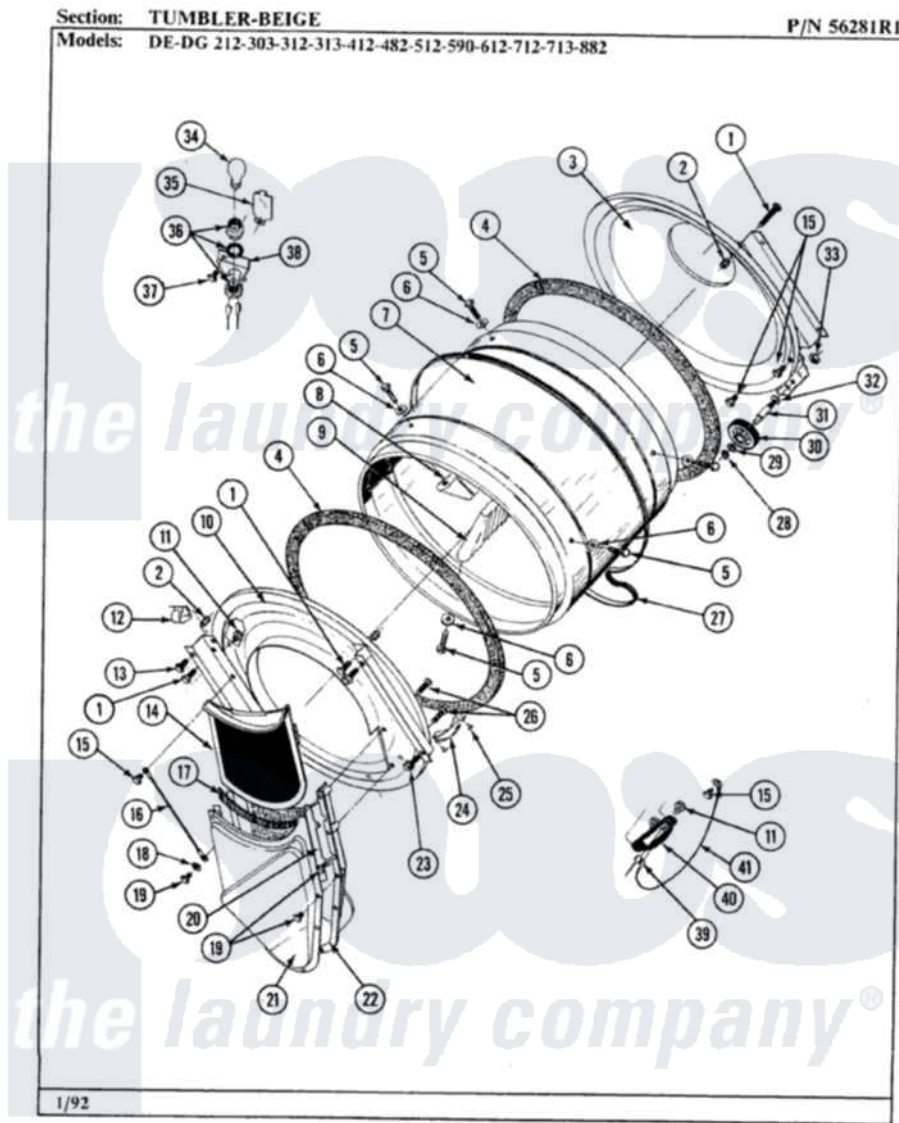

# Maytag LDE590 08 - TUMBLER-BEIGE

34

Maytag [Residential Maytag LDE590 Dryer Parts](#) Parts Diagram 08 - TUMBLER-BEIGE  
 Click on the part number to view part

Item	Original Part Number	Replaced By	Status	Part Description
1	313764		Not Available	SCREW
2	313915	<a href="#">31-3915</a>		Tech Sheet
3	Y306660	<a href="#">33001106</a>		Back, Tumbler
4	<a href="#">314820</a>			Seal, Tumbler
5	<a href="#">Y310759</a>			Screw, Tumbler Baffles
6	<a href="#">314158</a>			Washer, Baffle To Tumbler
7	314802		Not Available	TUMBLER W/OUT BAFFLES
"	306663		Not Available	TUMBLER W/BAFFLES
8	314803	<a href="#">33001012</a>		Baffle
9	314804	<a href="#">33001004</a>		Baffle, Tall
10	306670		Not Available	TUMBLER FRONT----NA
12	<a href="#">Y310376</a>			Clip, Door Switch Harness
13	<a href="#">Y313561</a>			Screw----NA
14	Y306666	<a href="#">33001003</a>		Screen, Lint
15	211294	<a href="#">90767</a>		Screw, 8A X 3/8 HeX Washer Head Tapping
16	<a href="#">205810</a>			Wire, Ground

17	<a href="#">Y313796</a>		Lint Seal
18	<a href="#">310557</a>		Washer
19	Y312961	<a href="#">W10116751</a>	Screw
20	<a href="#">Y313795</a>		Guide For Lint Screen
21	Y312964	Not Available	OUTLET DUCT - OUTER HALF
22	306656	Not Available	OUTLET DUCT & GRID ASSEMBLY
"	306657	Not Available	OUTLET DUCT & GRID
23	Y310632	<a href="#">1163839</a>	Screw
24	<a href="#">306508</a>		Tumbler Bearing Kit ----W
25	<a href="#">210720</a>		Rivet, Bearing To Tumbler Fmt
26	Y314110	<a href="#">33002917</a>	Screw, No.10-16
27	<a href="#">Y312959</a>		Poly "V" Belt For Tumbler
28	410233	<a href="#">9703438</a>	Ring-Retrn
29	<a href="#">312535</a>		Washer, Vault Mounting Brk.
30	Y303373	<a href="#">12001541</a>	Drum Roller/Washer Assembly--W
31	Y312948	<a href="#">6-3129480</a>	Shaft- Tumbler
32	Y313347	<a href="#">312535</a>	Washer, Vault Mounting Brk.
33	312538	<a href="#">33001443</a>	Nut, Hex