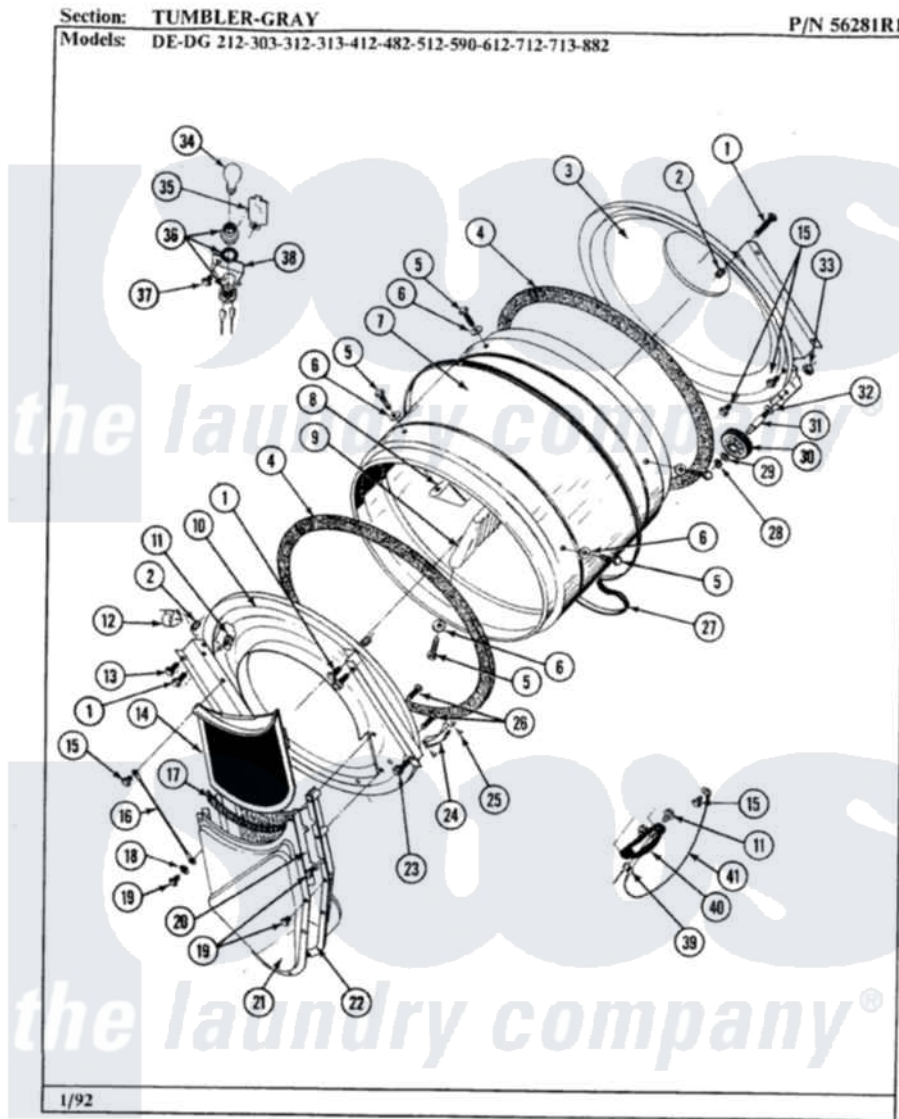

Maytag LDE590 09 - TUMBLER-GRAY

32

Maytag Residential Maytag LDE590 Dryer Parts Parts Diagram 09 - TUMBLER-GRAY
Click on the part number to view part

Item	Original Part Number	Replaced By	Status	Part Description
1	313764		Not Available	SCREW
2	313915	31-3915		Tech Sheet
3	Y306660	33001106		Back, Tumbler
4	Y313541	33313541		Seal- Tumbler
5	Y310759			Screw, Tumbler Baffles
6	314158			Washer, Baffle To Tumbler
7	305187		Not Available	TUMBLER W/BAFFLES
"	Y314153		Not Available	TUMBLER No.
8	314154		Not Available	TUMBLER BAFFLE - SHORT
9	314155	33001004		Baffle, Tall
10	Y303815	33001231		Front- Tumbler
12	Y310376			Clip, Door Switch Harness
13	Y313561			Screw---NA
14	Y304388	33001003		Screen, Lint
15	211294	90767		Screw, 8A X 3/8 HeX Washer Head Tapping
16	205810			Wire, Ground

17	Y313796		Lint Seal
18	310557		Washer
19	Y312961	W10116751	Screw
20	Y313795		Guide For Lint Screen
21	Y312964	Not Available	OUTLET DUCT - OUTER HALF
22	Y304810	Not Available	OUTLET DUCT ASSEMBLY---S
23	Y310632	1163839	Screw
24	306508		Tumbler Bearing Kit ---W
25	210720		Rivet, Bearing To Tumbler Fmt
26	Y314110	33002917	Screw, No.10-16
27	Y312959		Poly "V" Belt For Tumbler
28	410233	9703438	Ring-Retrn
29	312535		Washer, Vault Mounting Brk.
30	Y303373	12001541	Drum Roller/Washer Assembly--W
31	Y312948	6-3129480	Shaft- Tumbler
32	Y313347	312535	Washer, Vault Mounting Brk.
33	312538	33001443	Nut, Hex