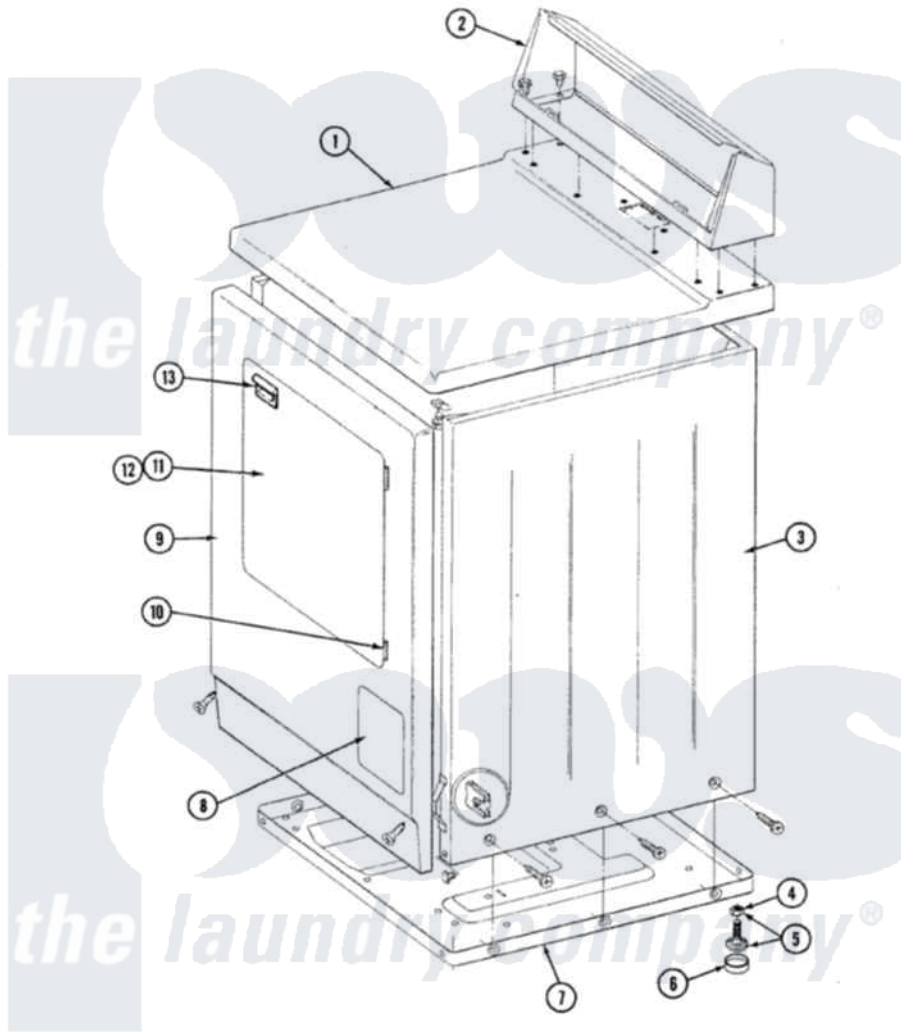

# Maytag LDE5910 03 - FRONT VIEW

SECTION: FRONT VIEW  
MODEL: DE-D6 MODELS

Issue Date: 6/90

56

Maytag [Residential Maytag LDE5910 Dryer Parts](#) Parts Diagram 03 - FRONT VIEW  
Click on the part number to view part

Item	Original Part Number	Replaced By	Status	Part Description
1	<a href="#">307104L</a>			Top Cover Assembly
"	<a href="#">204445</a>			Screw And Fastener Assembly
2	<a href="#">Y313559</a>			Screw
"	<a href="#">305193L</a>			Console
3	307124L		Not Available	CABINET ASSY ALMOND
"	Y310632	<a href="#">1163839</a>		Screw
4	Y052740	<a href="#">62739</a>		Nut, Lock
5	<a href="#">Y305086</a>			Adjustable Leg And Nut
6	<a href="#">Y314137</a>			Foot, Rubber
7	Y303361		Not Available	BASE ASSY. (UPPER & LOWER)
9	<a href="#">308000L</a>			Front Panel Assembly
10	307099	<a href="#">33001230</a>		Hinge, Door
11	307111L	<a href="#">308061L</a>		Door Assembly---NA
12	314966L		Not Available	DOOR PANEL ALMOND
13	<a href="#">314972</a>			Handle Door ALM