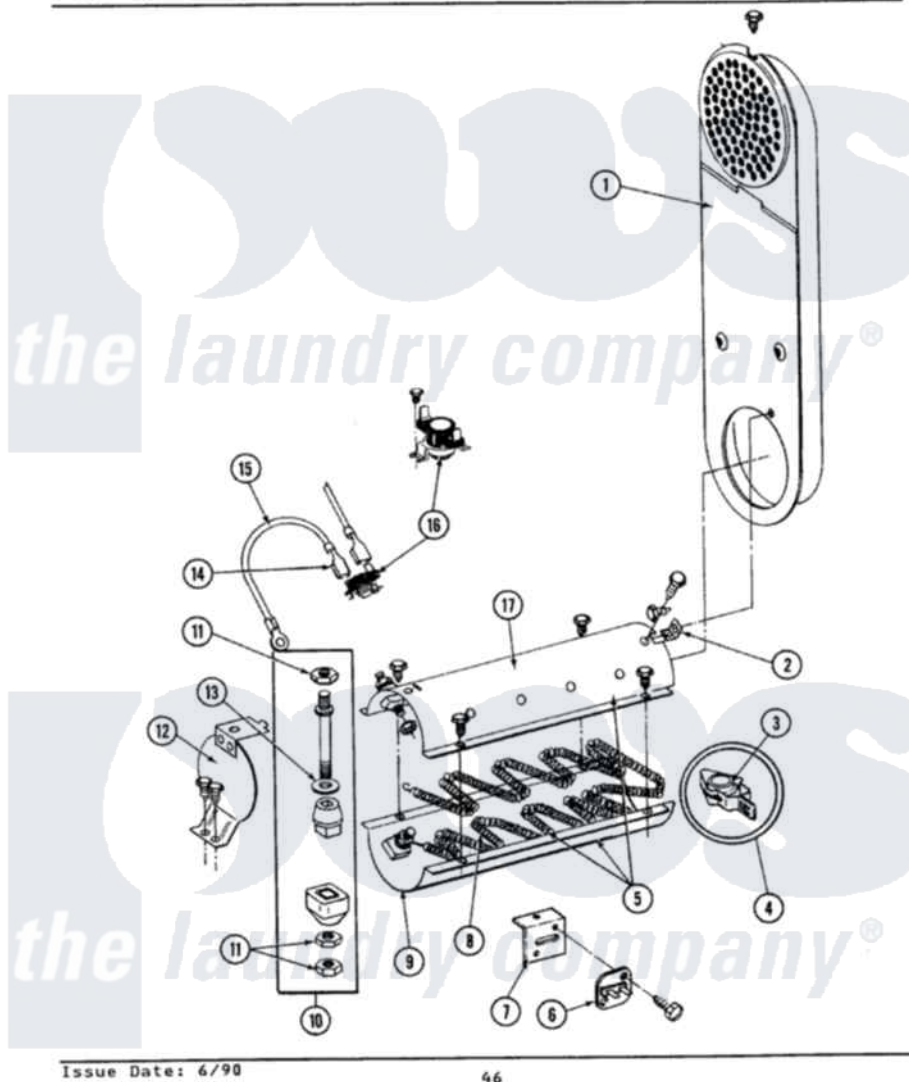

# Maytag LDE5910 04 - INLET DUCT & HEATER ASSEMBLY

SECTION: INLET DUCT & HEATER ASSEMBLY  
 MODEL: DE MODELS

Issue Date: 6/90

46

Maytag [Residential Maytag LDE5910 Dryer Parts](#) Parts Diagram 04 - INLET DUCT & HEATER ASSEMBLY  
 Click on the part number to view part

Item	Original Part Number	Replaced By	Status	Part Description
1	211294	<a href="#">90767</a>		Screw, 8A X 3/8 HeX Washer Head Tapping
"	307120		Not Available	INLET DUCT ASSY.
2	211294	<a href="#">90767</a>		Screw, 8A X 3/8 HeX Washer Head Tapping
"	<a href="#">Y312890</a>			Retainer, Heater Chamber
3	<a href="#">Y313270</a>			Insulator For Heater Elemen
4	<a href="#">Y303881</a>			Clip And Insulator Assembly
5	211294	<a href="#">90767</a>		Screw, 8A X 3/8 HeX Washer Head Tapping
"	<a href="#">Y303778</a>			Heater Assembly Complete
6	<a href="#">307473</a>			Fuse, Thermal
"	314848	<a href="#">W10116760</a>		Screw
7	315046			MOUNTING BRACKET
"	211294	<a href="#">90767</a>		Screw, 8A X 3/8 HeX Washer Head Tapping
8	<a href="#">Y313538</a>			Heater Element 240 Volt
9	<a href="#">Y313576</a>			Heater Chamber, Bottom

10	<a href="#">Y304596</a>		Terminal Insulator Assembly
11	311484	<a href="#">112432</a>	Nut
12	211294	<a href="#">90767</a>	Screw, 8A X 3/8 HeX Washer Head Tapping
"	304124		Not Available HEATER SHIELD
13	<a href="#">311093</a>		Washer, Terminal Connection
14	<a href="#">210745</a>		Wire Terminal
15	<a href="#">Y304693</a>		Jumper Wire
16	<a href="#">303396</a>		Thermostat, Hi-Limit
"	211294	<a href="#">90767</a>	Screw, 8A X 3/8 HeX Washer Head Tapping
"	<a href="#">303896</a>		Hi-Limit Thermostat-Canada
17	211294	<a href="#">90767</a>	Screw, 8A X 3/8 HeX Washer Head Tapping
"	Y313575		Not Available HEATER CHAMBER, TOP