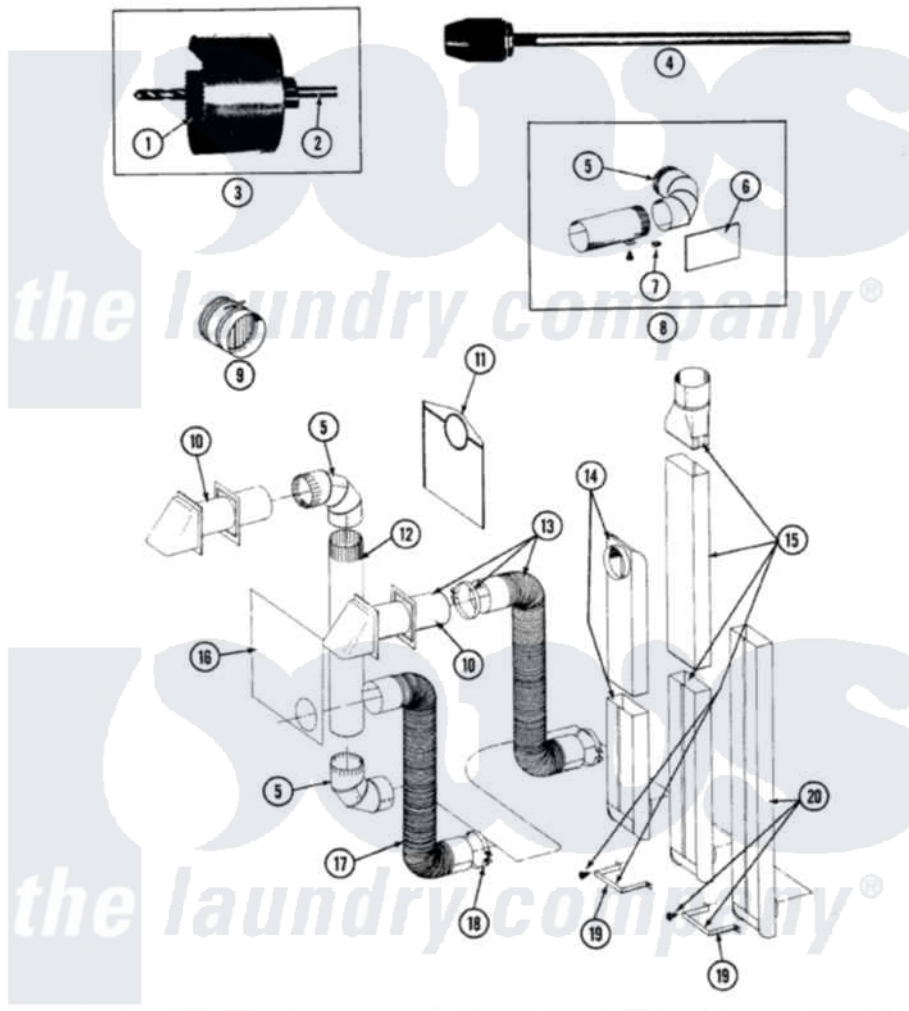

# Maytag LDE5910 06 - INSTALLATION ACCESSORIES

SECTION: INSTALLATION ACCESSORIES  
 MODEL: ALL MODELS

Issue Date: 6/90

54

Maytag Residential Maytag LDE5910 Dryer Parts Parts Diagram 06 - INSTALLATION ACCESSORIES  
 Click on the part number to view part

Item	Original Part Number	Replaced By	Status	Part Description
1	038179		Not Available	BLADE, SAW
2	038180		Not Available	REPLACEMENT DRILL
3	038766		Not Available	HOLE SAW W/DRILL BIT
4	<a href="#">038767</a>			Extension Chuck, Drill
5	<a href="#">Y059131</a>			Elbow, Venting
6	<a href="#">312302</a>			Insulation, Exhaust Duct Kit
7	<a href="#">213323</a>			Fastener, Exhaust Duct Kit
8	<a href="#">Y304652</a>			Exhaust Duct Kit
"	211294	<a href="#">90767</a>		Screw, 8A X 3/8 HeX Washer Head Tapping
9	059146		Not Available	DAMPER, BACK DRAFT
10	Y059129	<a href="#">4396007RW</a>		Vent Hood
11	311353		Not Available	BAG, LINT (DACRON)
12	<a href="#">Y059130</a>			Pipe, Venting
13	<a href="#">Y059143</a>			Flexible Vent Kit
14	<a href="#">Y059135</a>			Vent Duct Assembly
15	059144		Not Available	RECTANGULAR VENT KIT

16	Y059134		PLATE, ALUM. WINDOW (15``X20``)
17	Y304353	<a href="#">4396010RP</a>	6ft Scvent
18	<a href="#">Y304630</a>		Clamp, Flexible Duct
19	<a href="#">313272</a>		Bracket, Exhaust Deflector
"	211294	<a href="#">90767</a>	Screw, 8A X 3/8 HeX Washer Head Tapping
20	303736	Not Available	EXHAUST DEFLECTOR KIT