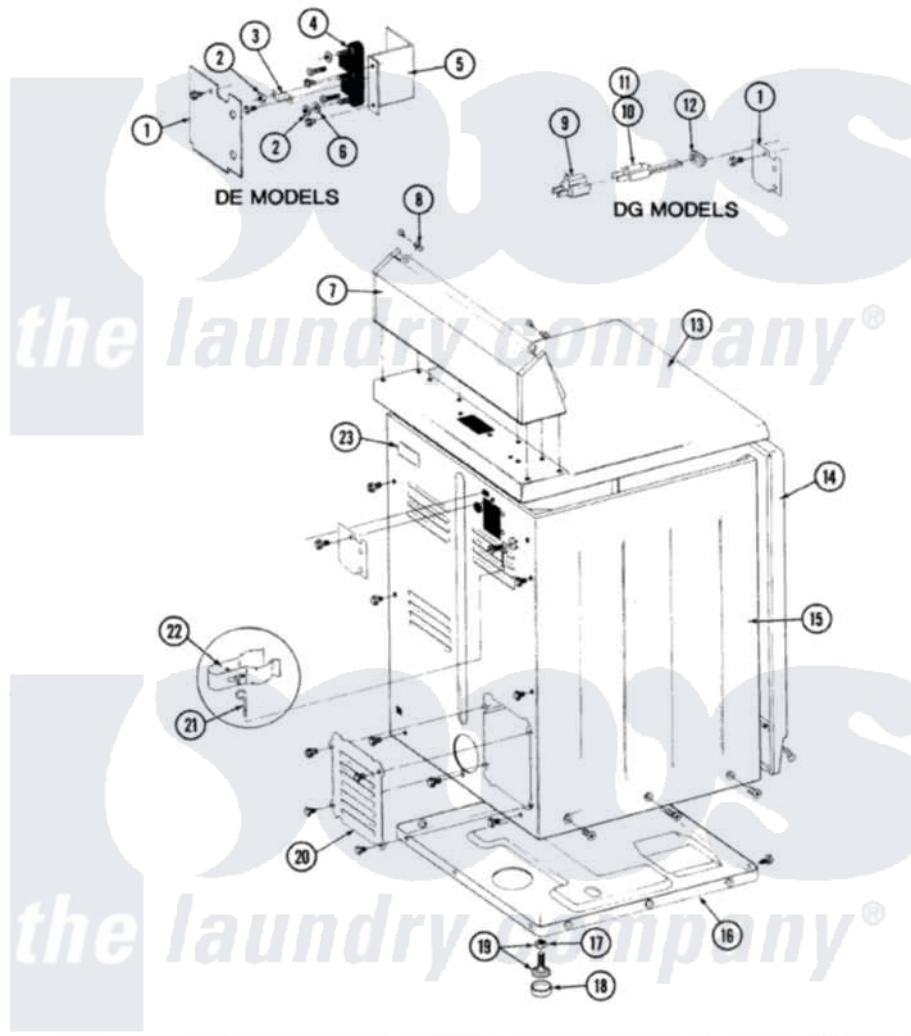

Maytag LDE5910 09 - REAR VIEW

SECTION: REAR VIEW
MODEL: DE-DG MODELS

Issue Date: 6/90

38

Maytag Residential Maytag LDE5910 Dryer Parts Parts Diagram 09 - REAR VIEW
Click on the part number to view part

Item	Original Part Number	Replaced By	Status	Part Description
1	Y312905		Not Available	COVER, TERMINAL
"	Y313561			Screw---NA
2	311484	112432		Nut
3	Y311423	489483		Screw 10-32 X 1/2
"	Y312184			Strap, Grounding
4	Y312209	W10001200		Screw
"	400008			Block, Terminal
5	Y312904			Bracket, Terminal Block
"	Y313561			Screw---NA
"	Y310632	1163839		Screw
6	Y311270			Washer, Terminal Block
7	305193L			Console
8	215075			Fastener, Control Panel To Console
11	305168	33002916		Power Cord, Canadian 240V
13	307104L			Top Cover Assembly
14	308000L			Front Panel Assembly

15	Y310632	1163839	Screw
"	Y313561		Screw---NA
"	307124L	Not Available	CABINET ASSY ALMOND
16	Y303361	Not Available	BASE ASSY. (UPPER & LOWER)
17	Y052740	62739	Nut, Lock
18	Y314137		Foot, Rubber
19	Y305086		Adjustable Leg And Nut
20	Y312951	Not Available	ACCESS COVER, BACK
"	211294	90767	Screw, 8A X 3/8 HeX Washer Head Tapping
"	Y313559		Screw