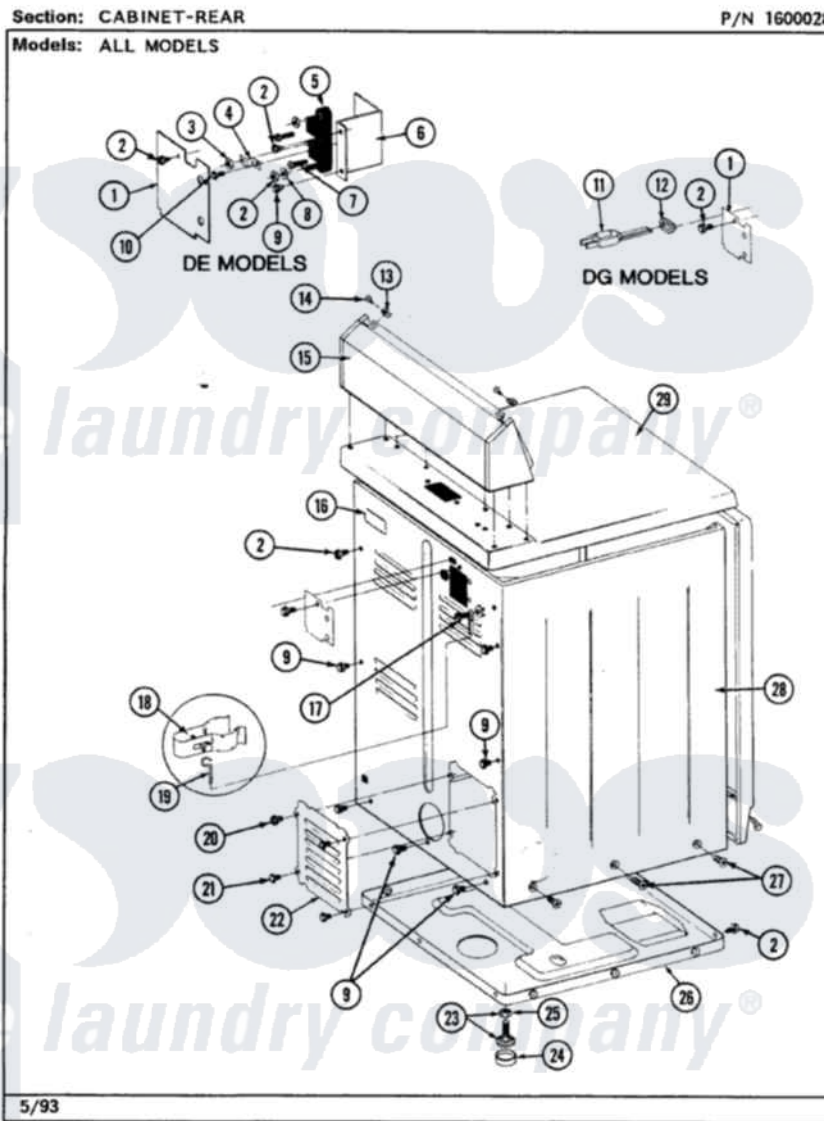

# Maytag LDE5910ACW 02 - CABINET-REAR

Maytag Residential Maytag LDE5910ACW Dryer Parts Parts Diagram 02 - CABINET-REAR  
Click on the part number to view part

Item	Original Part Number	Replaced By	Status	Part Description
1	Y312905		Not Available	COVER, TERMINAL
2	<a href="#">Y313561</a>			Screw---NA
3	311484	<a href="#">112432</a>		Nut
4	<a href="#">Y312184</a>			Strap, Grounding
5	<a href="#">400008</a>			Block, Terminal
6	<a href="#">Y312904</a>			Bracket, Terminal Block
7	Y312209	<a href="#">W10001200</a>		Screw
8	<a href="#">Y311270</a>			Washer, Terminal Block
9	Y310632	<a href="#">1163839</a>		Screw
10	Y311423	<a href="#">489483</a>		Screw 10-32 X 1/2
13	<a href="#">215075</a>			Fastener, Control Panel To Console
14	<a href="#">210932</a>			Screw, No.8 X 9/16 Ctsk Note: Screw, Inlet Duct
15	<a href="#">Y305193</a>			Console
16	214519			LABEL, ELECTRICAL INSTR. PART NOT USED-GAS MODELS ONLY

17	303846	<a href="#">22003781</a>	Screw, Ground Strap
20	<a href="#">Y313559</a>		Screw
21	211294	<a href="#">90767</a>	Screw, 8A X 3/8 HeX Washer Head Tapping
22	Y312951	Not Available	ACCESS COVER, BACK
23	<a href="#">Y305086</a>		Adjustable Leg And Nut
24	<a href="#">Y314137</a>		Foot, Rubber
25	Y052740	<a href="#">62739</a>	Nut, Lock
26	Y303361	Not Available	BASE ASSY. (UPPER & LOWER)
27	213077	Not Available	CAP FOR TIMER KNOB
28	<a href="#">307124</a>		Cabinet
29	<a href="#">307104</a>		Top Cover Assembly