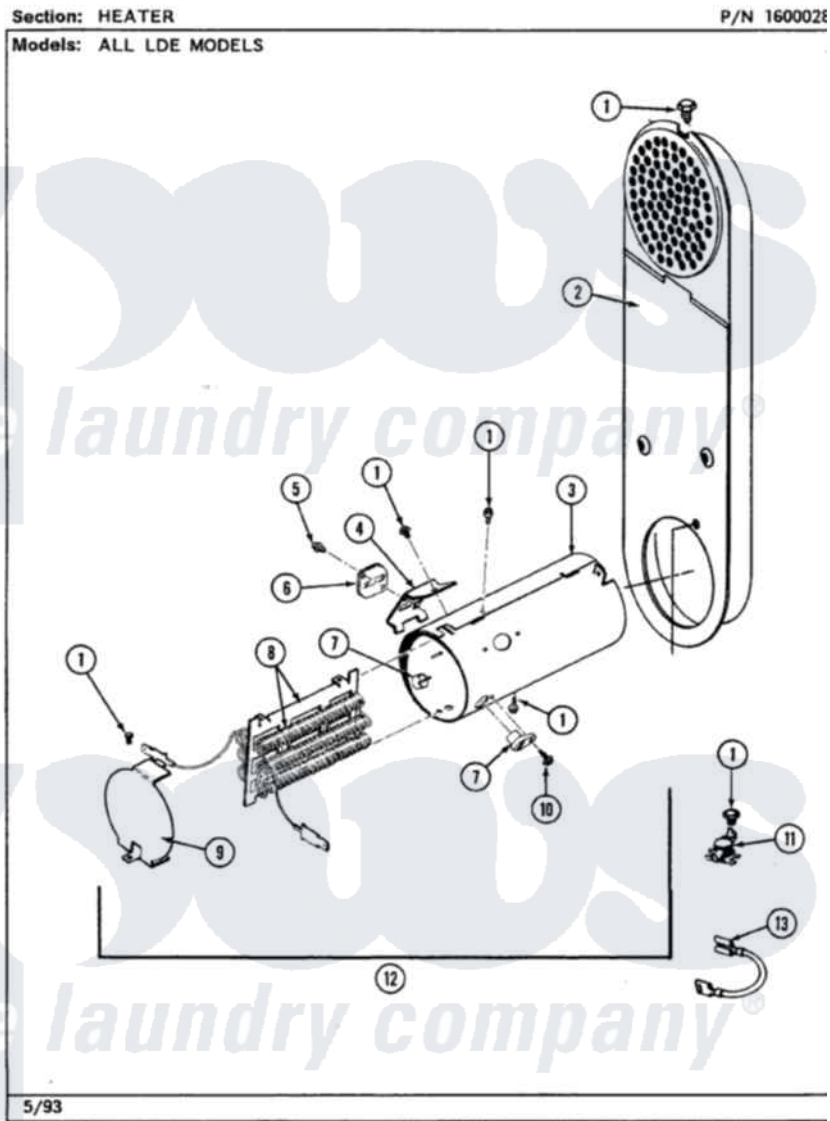

Maytag LDE5910ACW 05 - HEATER

Maytag [Residential Maytag LDE5910ACW Dryer Parts](#) Parts Diagram 05 - HEATER
Click on the part number to view part

Item	Original Part Number	Replaced By	Status	Part Description
1	211294	90767		Screw, 8A X 3/8 HeX Washer Head Tapping
2	308503		Not Available	INLET DUCT ASSEMBLY
"	307120		Not Available	INLET DUCT ASSY.
3	314995			Enclosure, Heater
4	315346			Bracket, Thermal Fuse
5	314848	W10116760		Screw
6	307473			Fuse, Thermal
7	314998			Insulator, Terminal
8	307184	Y308612		Heater Sub-Assembly
9	314999			Shield, Radiant
10	314554		Not Available	SCREW
11	308217			Thermostat, Hi-Limit
"	303396			Thermostat, Hi-Limit
12	307178			Heater Assembly
13	Y307173			Wire, Jumper