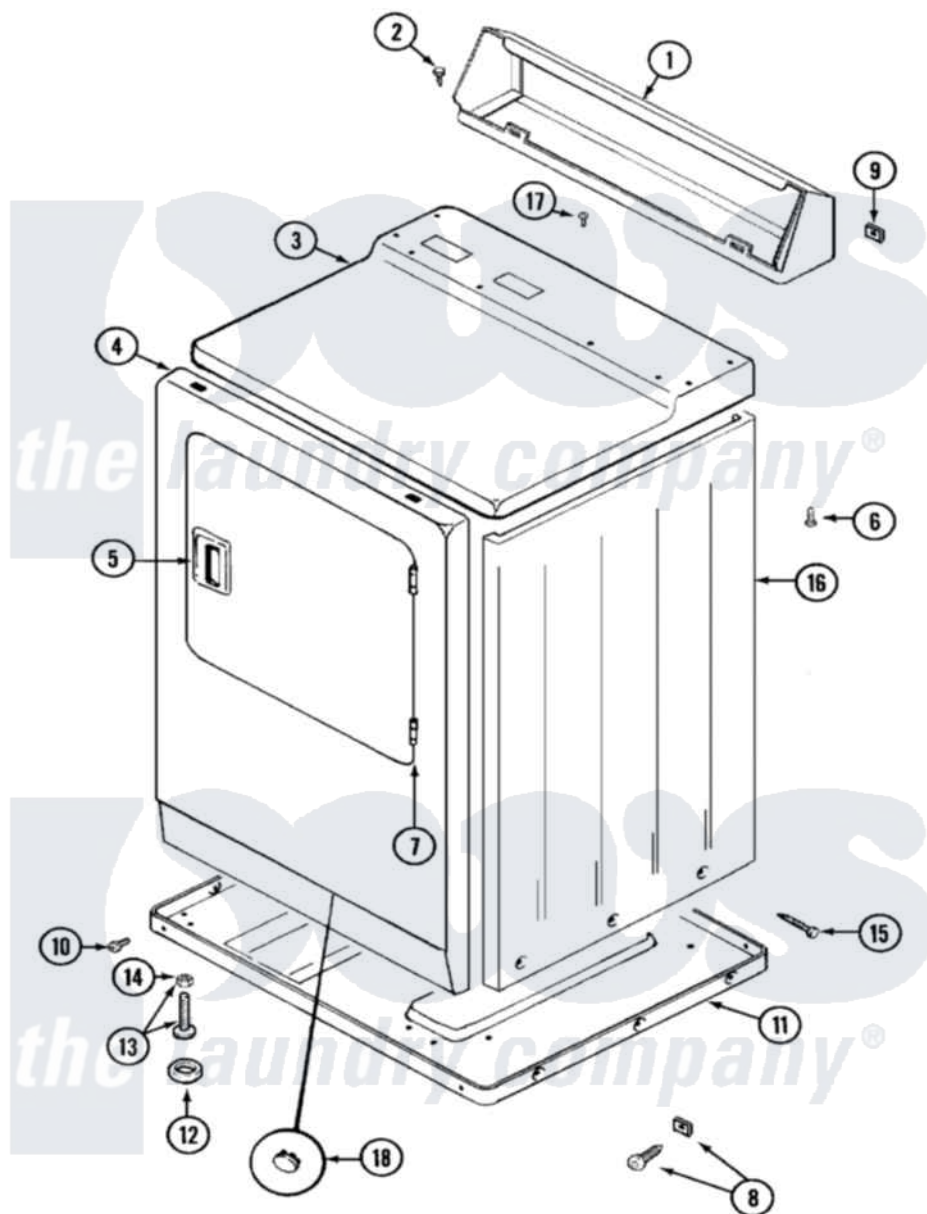

Maytag LDE5914ACE 01 - CABINET-FRONT

Maytag Residential Maytag LDE5914ACE Dryer Parts Parts Diagram 01 - CABINET-FRONT
 Click on the part number to view part

Item	Original Part Number	Replaced By	Status	Part Description
1	Y305193			Console
2	216423	3370225		Screw
3	33001165			Top Cover Assembly
4	33001221	22001817		Sheet, Sound Damper
"	33001242			Panel, Front
5	33001241			Handle, Door
6	33001241			Handle, Door
7	33001230			Hinge, Door
8	204439			Screw And Fstner Assembly
9	215075			Fastener, Control Panel To Console
10	Y310632	1163839		Screw
"	Y313561			Screw---NA
11	Y303361		Not Available	BASE ASSY. (UPPER & LOWER)
12	Y314137			Foot, Rubber
13	Y305086			Adjustable Leg And Nut

14	Y052740	62739	Nut, Lock
15	213007		Xfor Cabinet See Cabinet, Back
16	33001159	33001327	Cabinet
17	210186	3370225	Screw
18	33001132	33002342	Plug, Sifht Hole