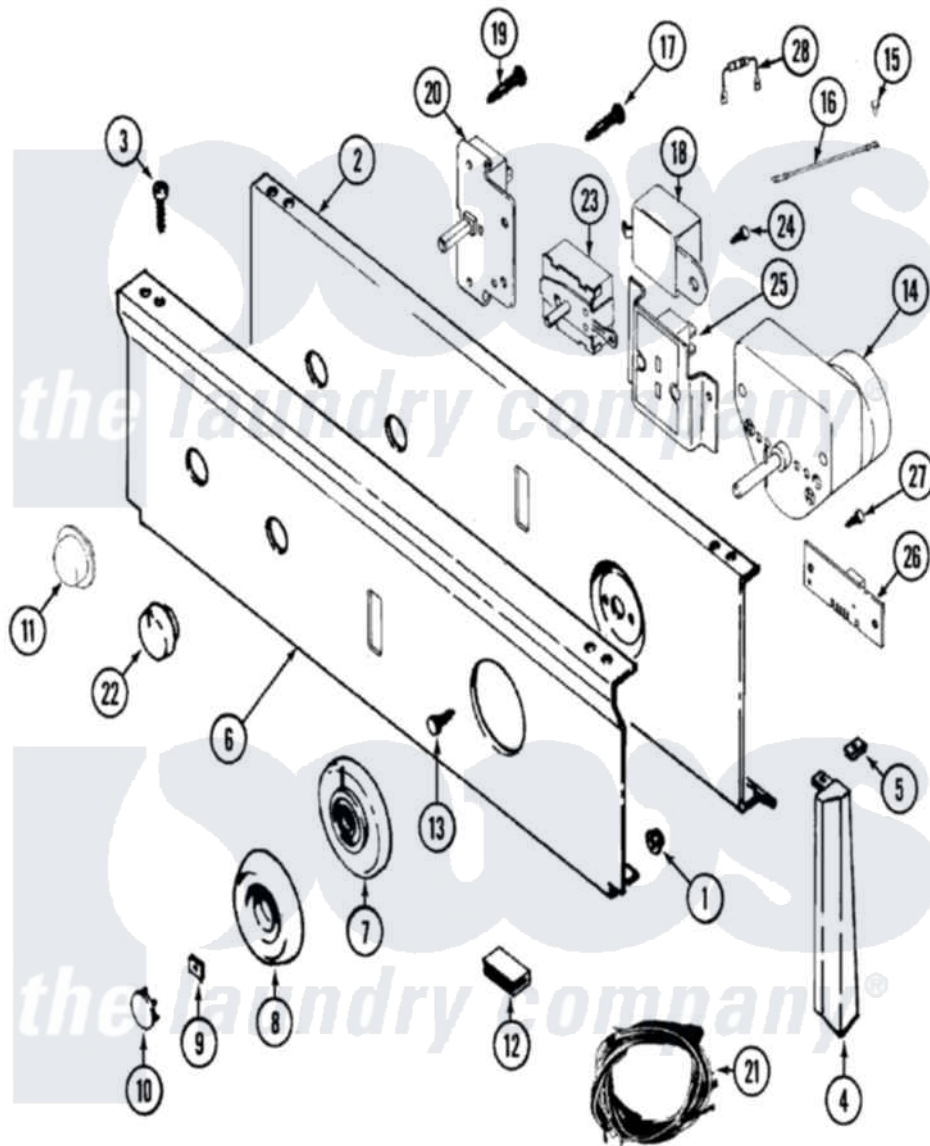

# Maytag LDE5914ACE 03 - CONTROL PANEL

Maytag Residential Maytag LDE5914ACE Dryer Parts Parts Diagram 03 - CONTROL PANEL  
 Click on the part number to view part

Item	Original Part Number	Replaced By	Status	Part Description
1	<a href="#">214872</a>			Palnut, End Cap Note: Nut, Lamp Holder
2	33001237		Not Available	PLATE, SUPPORT
3	<a href="#">210932</a>			Screw, No.8 X 9/16 Ctsk Note: Screw, Inlet Duct
4	22001565		Not Available	CAP, END (LT-WHT)
"	<a href="#">22001564</a>			Cap, End
"	<a href="#">22001291</a>			End Cap, Control Panel
"	22001289		Not Available	END CAP, CTRL. PNL. (LT-WHT)
5	<a href="#">214894</a>			Fastener, End Cap
6	<a href="#">33001068</a>			Panel, Control
7	<a href="#">33001183</a>			Skirt, Timer Dial
8	<a href="#">33001255</a>			Knob, Timer
9	<a href="#">312273</a>			Nut, Control Knob
10	216250	<a href="#">22001446</a>		Cap, Knob
11	33001185	<a href="#">33001187</a>		Button

12	<a href="#">214897</a>		Pad, Control Panel
13	315317	<a href="#">488234</a>	Screw 8-32 X 1/4
14	<a href="#">33001036</a>		Timer
15	210186	<a href="#">3370225</a>	Screw
16	<a href="#">204807</a>		Ground Wire, Supp. Plte To Top Cover
17	315317	<a href="#">488234</a>	Screw 8-32 X 1/4
18	Y308205	<a href="#">33001623</a>	Buzzer, Non-Adjustable
19	315317	<a href="#">488234</a>	Screw 8-32 X 1/4
20	33001232	Not Available	SWITCH, PUSH TO START
21	33001535	Not Available	HARNESS, WIRE
"	<a href="#">33001141</a>		Wire Harness, Main
"	<a href="#">33001339</a>		Wire Harness, Main
22	22001268	Not Available	KNOB ASSY. (WHT)
23	33001225	Not Available	SWITCH, TEMP. (4 POSITION)
24	315317	<a href="#">488234</a>	Screw 8-32 X 1/4
25	<a href="#">33001047</a>		Display, Dryness Assembly
26	<a href="#">33001212</a>		Board, Control-Moisture Sensor
27	315317	<a href="#">488234</a>	Screw 8-32 X 1/4
28	<a href="#">33001104</a>		Resistor
29	16000327	Not Available	GUIDE, QUICK REF. - MAYTAG
"	<a href="#">33001259</a>		Manual, Use And Care