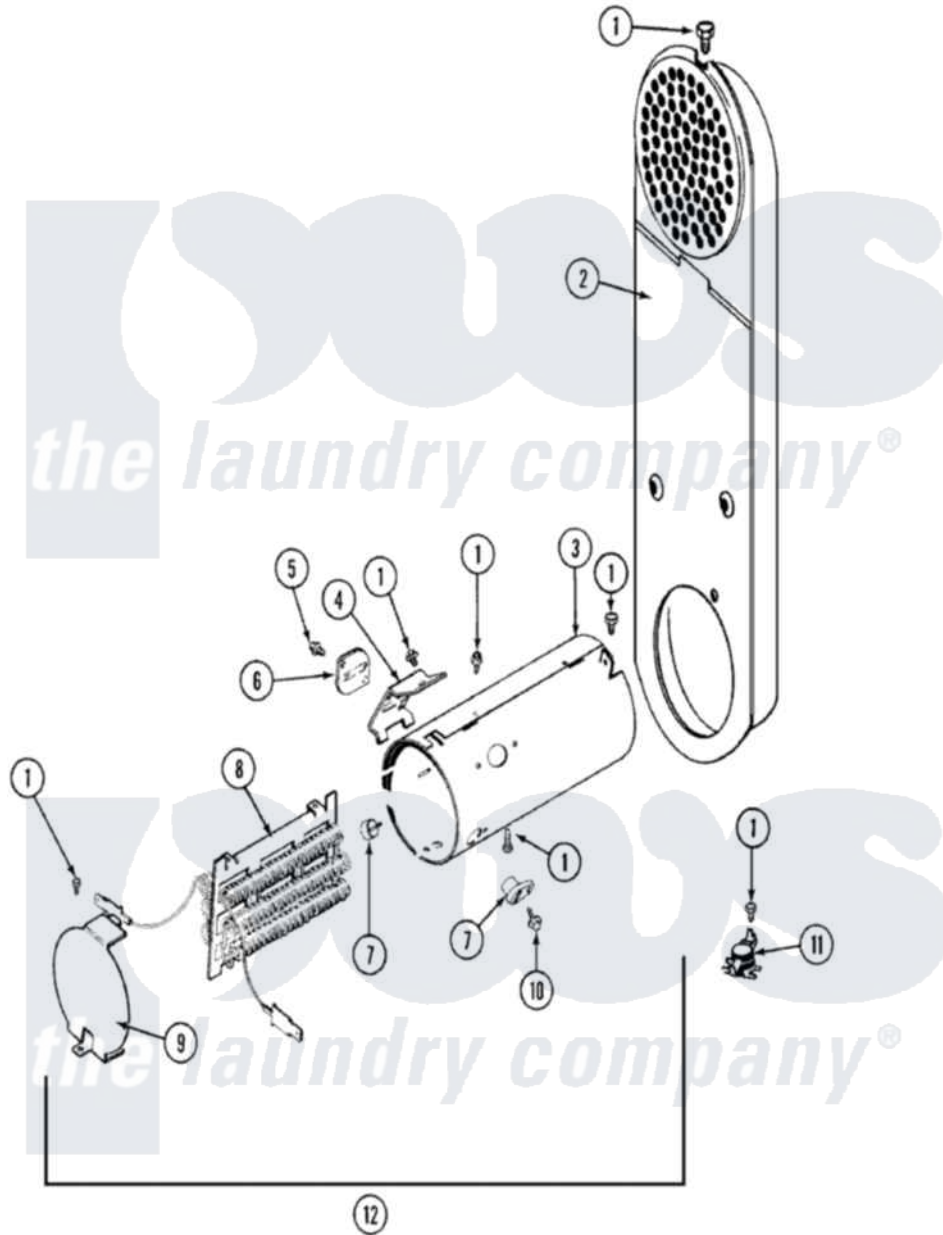

# Maytag LDE5914ACE 05 - HEATER

Maytag [Residential Maytag LDE5914ACE Dryer Parts](#) Parts Diagram 05 - HEATER  
 Click on the part number to view part

Item	Original Part Number	Replaced By	Status	Part Description
1	211294	<a href="#">90767</a>		Screw, 8A X 3/8 HeX Washer Head Tapping
2	308503		Not Available	INLET DUCT ASSEMBLY
3	<a href="#">314995</a>			Enclosure, Heater
4	<a href="#">315346</a>			Bracket, Thermal Fuse
5	314848	<a href="#">W10116760</a>		Screw
6	<a href="#">307473</a>			Fuse, Thermal
7	<a href="#">314998</a>			Insulator, Terminal
8	<a href="#">Y308612</a>			Heater Sub-Assembly
9	<a href="#">314999</a>			Shield, Radiant
10	314554		Not Available	SCREW
11	<a href="#">303396</a>			Thermostat, Hi-Limit
12	Y308613	<a href="#">W10116747</a>		Heater
"	Y308590	<a href="#">W10116795</a>		Heater
"	<a href="#">307178</a>			Heater Assembly