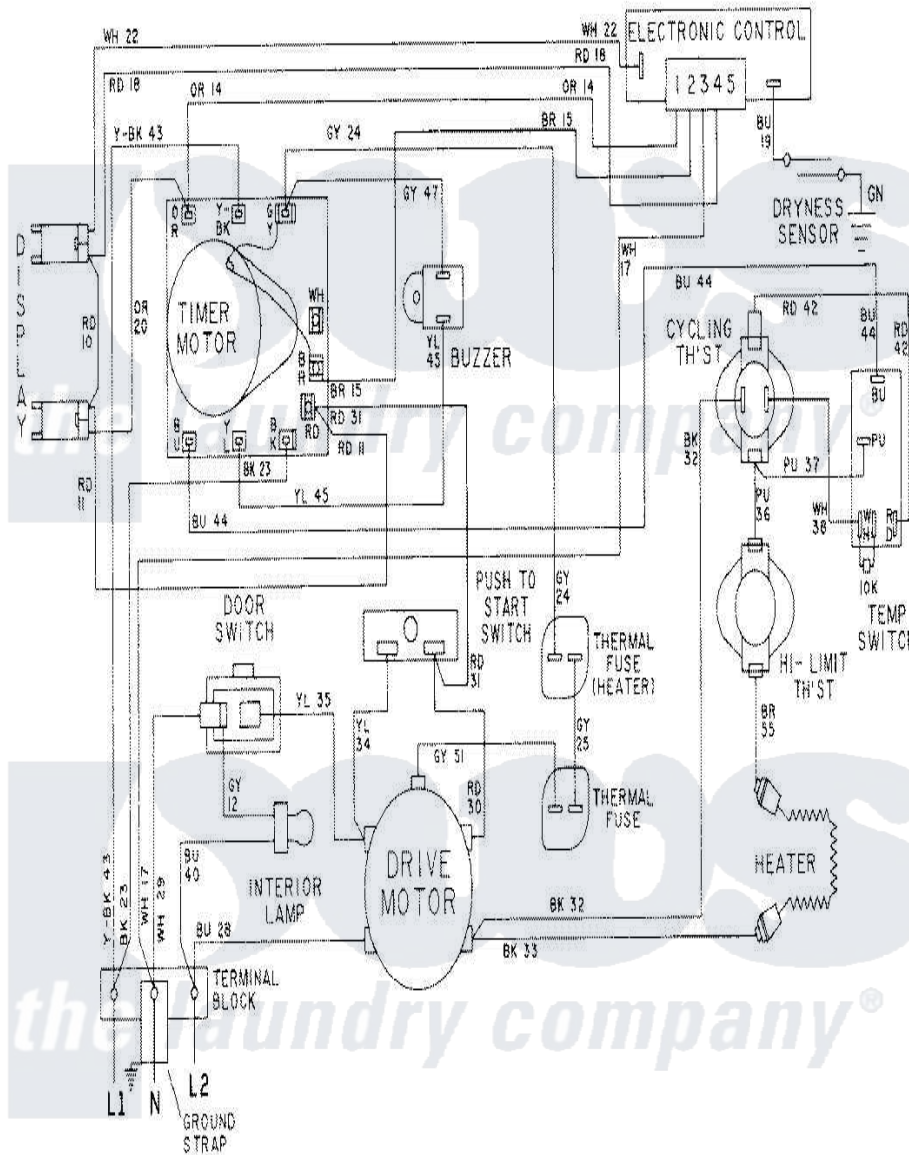

Maytag LDE5914ACE 08 - WIRING INFORMATION-LDE5914ACx

Maytag Residential Maytag LDE5914ACE Dryer Parts Parts Diagram 08 - WIRING INFORMATION-LDE5914ACx
 Click on the part number to view part

Item	Original Part Number	Replaced By	Status	Part Description
NI	15001585		Not Available	WIRING INFORMATION
"	15001012		Not Available	WIRING INFORMATION