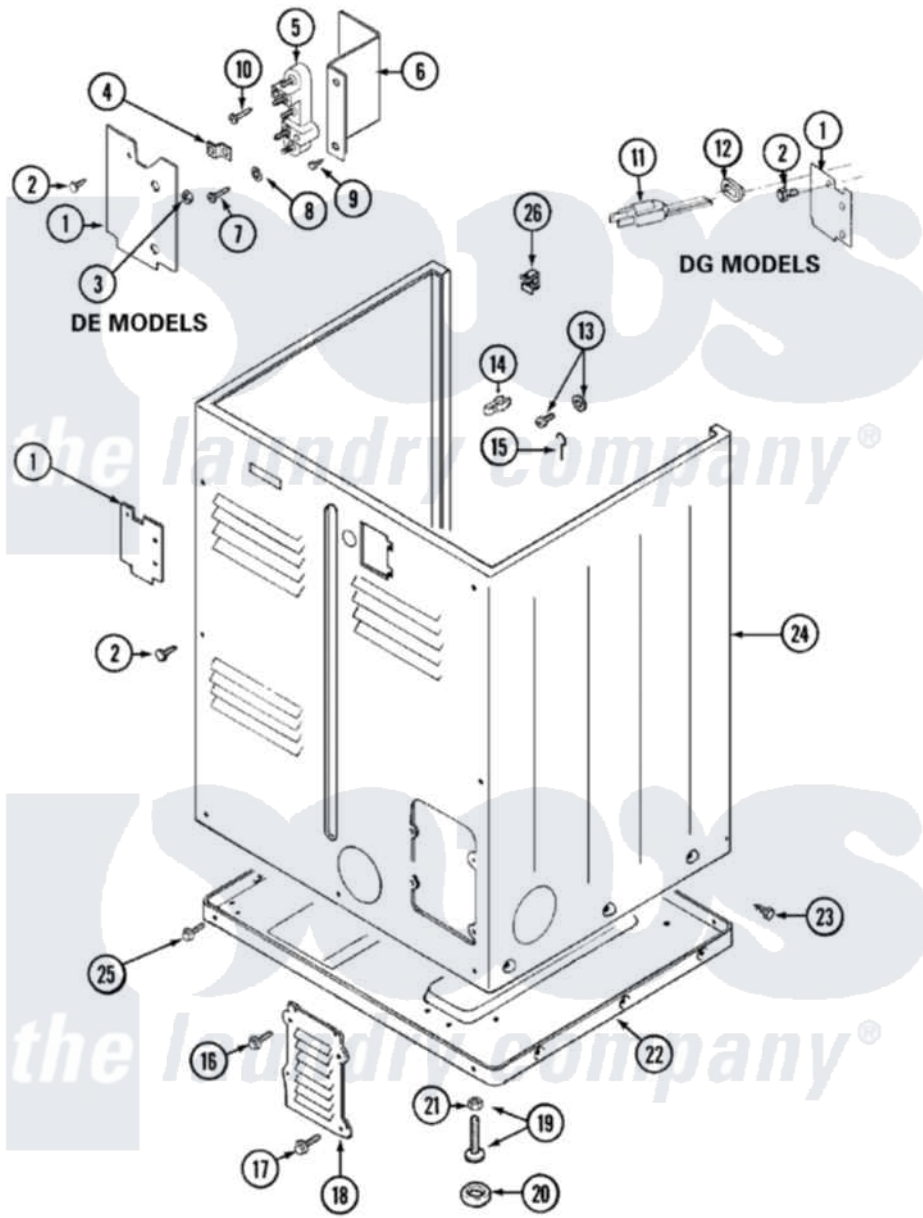

Maytag LDE5914ACL 02 - CABINET-REAR

Maytag [Residential Maytag LDE5914ACL Dryer Parts](#) Parts Diagram 02 - CABINET-REAR
 Click on the part number to view part

Item	Original Part Number	Replaced By	Status	Part Description
1	Y312905		Not Available	COVER, TERMINAL
2	Y313561			Screw----NA
3	311484	112432		Nut
4	Y312184			Strap, Grounding
5	400008			Block, Terminal
6	Y312904			Bracket, Terminal Block
7	Y312209	W10001200		Screw
8	Y311270			Washer, Terminal Block
9	Y310632	1163839		Screw
10	33001245			Screw----NA
13	303846	22003781		Screw, Ground Strap
14	301548			Clamp, Ground Wire
15	204807			Ground Wire, Supp. Plte To Top Cover
16	Y313559			Screw
17	211294	90767		Screw, 8A X 3/8 HeX Washer Head Tapping

18	Y312951	Not Available	ACCESS COVER, BACK
19	Y305086		Adjustable Leg And Nut
20	Y314137		Foot, Rubber
21	Y052740	62739	Nut, Lock
22	Y303361	Not Available	BASE ASSY. (UPPER & LOWER)
23	213007		Xfor Cabinet See Cabinet, Back
24	33001160	Not Available	CABINET (ALM)
25	Y310632	1163839	Screw
"	Y313561		Screw----NA