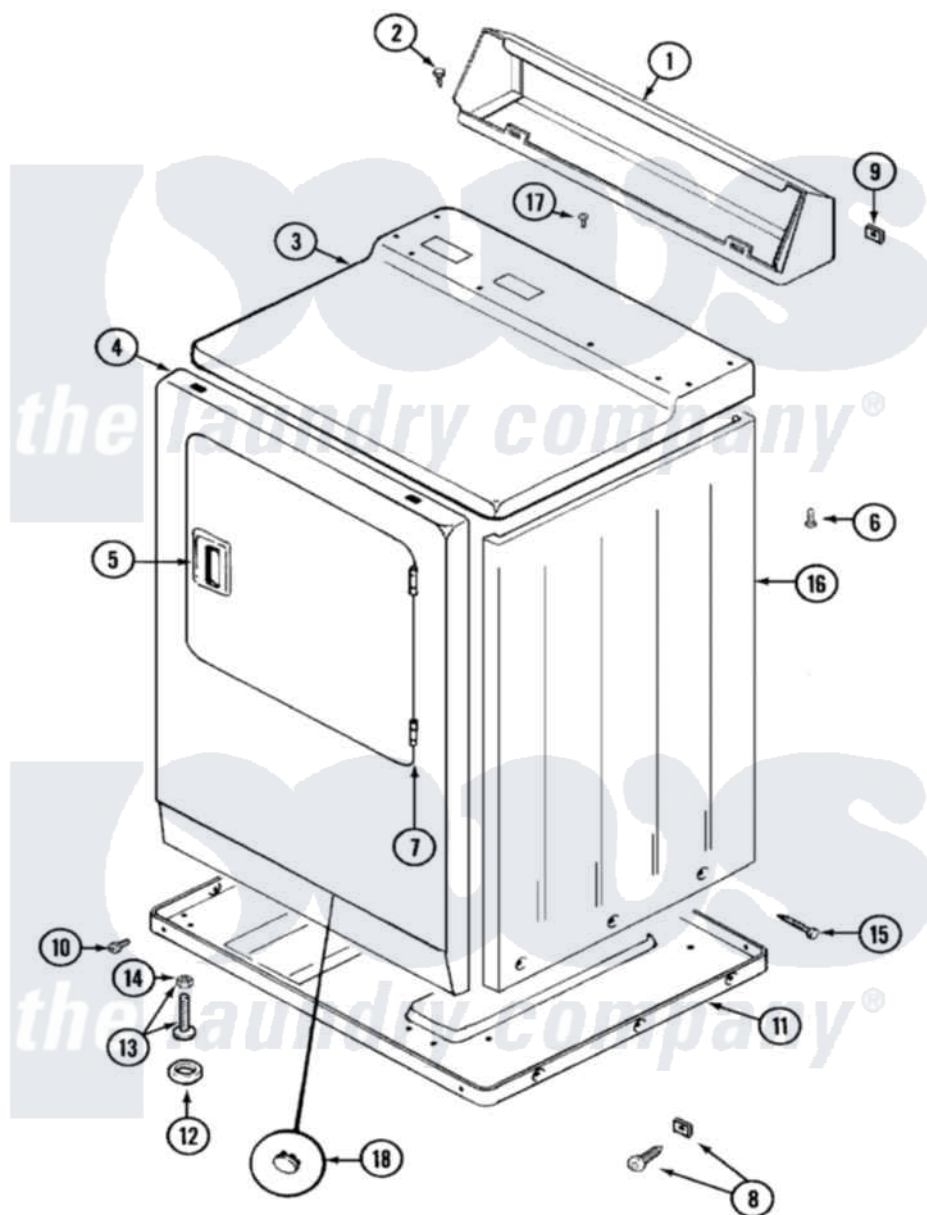

Maytag LDE5914ACM 01 - CABINET-FRONT (LDE5914ACM & LDG5914AAM)

Maytag Residential Maytag LDE5914ACM Dryer Parts Parts Diagram 01 - CABINET-FRONT (LDE5914ACM & LDG5914AAM)

Click on the part number to view part

Item	Original Part Number	Replaced By	Status	Part Description
1	305193L			Console
2	216423	3370225		Screw
3	33001166		Not Available	COVER, TOP (ALM)---NA
4	33001221	22001817		Sheet, Sound Damper
"	33001258	33001242		Panel, Front
5	33001254	37001047		Handle, Door
6	214354			Screw, Top Cover To Cabnt.
7	33001230			Hinge, Door
8	204439			Screw And Fstner Assembly
9	215075			Fastener, Control Panel To Console
10	Y313561			Screw---NA
"	Y310632	1163839		Screw
11	Y303361		Not Available	BASE ASSY. (UPPER & LOWER)

12	Y314137		Foot, Rubber
13	Y305086		Adjustable Leg And Nut
14	Y052740	62739	Nut, Lock
15	213007		Xfor Cabinet See Cabinet, Back
16	33001160	Not Available	CABINET (ALM)
17	210186	3370225	Screw
18	33001168	Not Available	PLUG, SIGHT HOLE (ALM)