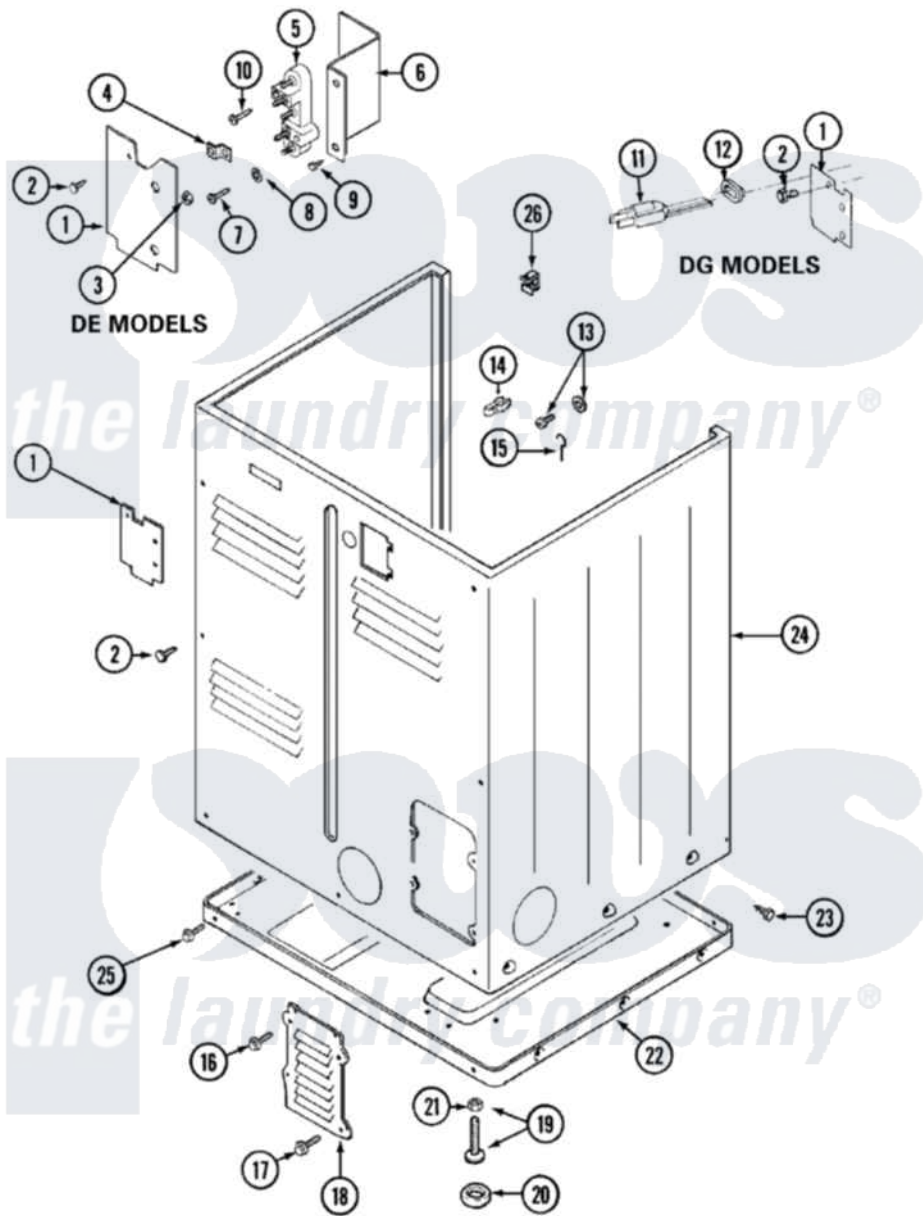

**Maytag LDE5914ACM 02 - CABINET-REAR (LDE5914ACM & LDG5914AAM)**

Maytag Residential Maytag LDE5914ACM Dryer Parts Parts Diagram 02 - CABINET-REAR (LDE5914ACM & LDG5914AAM)

Click on the part number to view part

Item	Original Part Number	Replaced By	Status	Part Description
1	Y312905		Not Available	COVER, TERMINAL
2	<a href="#">Y313561</a>			Screw---NA
3	311484	<a href="#">112432</a>		Nut
4	<a href="#">Y312184</a>			Strap, Grounding
5	<a href="#">400008</a>			Block, Terminal
6	<a href="#">Y312904</a>			Bracket, Terminal Block
7	Y312209	<a href="#">W10001200</a>		Screw
8	<a href="#">Y311270</a>			Washer, Terminal Block
9	Y310632	<a href="#">1163839</a>		Screw
10	<a href="#">33001245</a>			Screw---NA
13	303846	<a href="#">22003781</a>		Screw, Ground Strap
14	<a href="#">301548</a>			Clamp, Ground Wire
15	<a href="#">204807</a>			Ground Wire, Supp. Plte To Top Cover
16	<a href="#">Y313559</a>			Screw

17	211294	<a href="#">90767</a>	Screw, 8A X 3/8 HeX Washer Head Tapping
18	Y312951	Not Available	ACCESS COVER, BACK
19	<a href="#">Y305086</a>		Adjustable Leg And Nut
20	<a href="#">Y314137</a>		Foot, Rubber
21	Y052740	<a href="#">62739</a>	Nut, Lock
22	Y303361	Not Available	BASE ASSY. (UPPER & LOWER)
23	<a href="#">213007</a>		Xfor Cabinet See Cabinet, Back
24	33001160	Not Available	CABINET (ALM)
25	Y310632	<a href="#">1163839</a>	Screw
"	<a href="#">Y313561</a>		Screw----NA