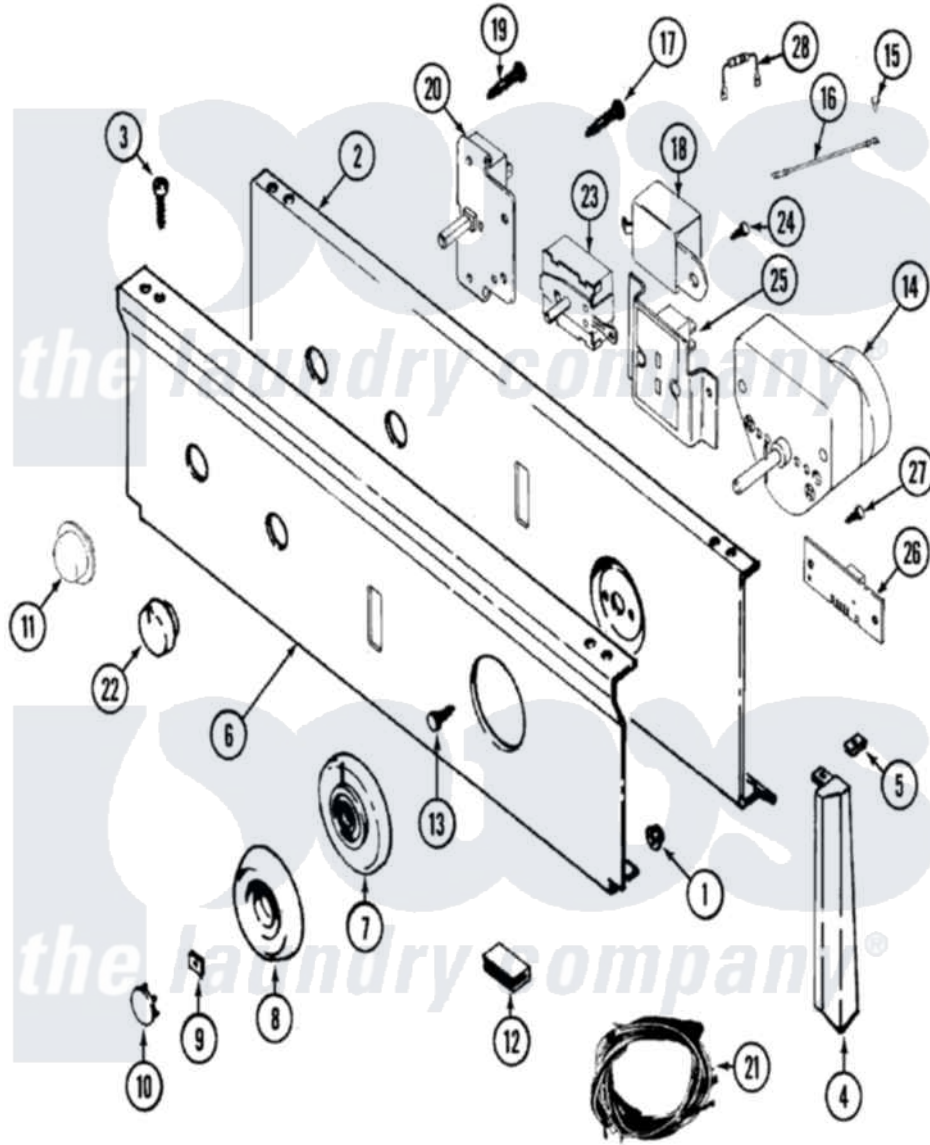

**Maytag LDE5914ACM 03 - CONTROL PANEL (LDE5914ACM & LDG5914AAM)**

Maytag [Residential Maytag LDE5914ACM Dryer Parts](#) Parts Diagram 03 - CONTROL PANEL (LDE5914ACM & LDG5914AAM)

[Click on the part number to view part](#)

Item	Original Part Number	Replaced By	Status	Part Description
1	<a href="#">214872</a>			Palnut, End Cap Note: Nut, Lamp Holder
2	33001237		Not Available	PLATE, SUPPORT
3	<a href="#">210932</a>			Screw, No.8 X 9/16 Ctsk Note: Screw, Inlet Duct
4	<a href="#">22001567</a>			Cap, End
"	22001566	<a href="#">22001293</a>		End Cap, Control Panel
"	<a href="#">22001293</a>			End Cap, Control Panel
"	22001292	<a href="#">22001567</a>		Cap, End
5	<a href="#">214894</a>			Fastener, End Cap
6	33001474		Not Available	PANEL, CONTROL (ALM)
7	33001372		Not Available	SKIRT, TIMER DIAL (ALM)
8	33001282	<a href="#">33002325</a>		Knob Assembly
9	<a href="#">312273</a>			Nut, Control Knob
10	216424		Not Available	CAP, KNOB (ALM)

11	<a href="#">33001371</a>		Button, Push-To-Start
12	<a href="#">214897</a>		Pad, Control Panel
13	315317	<a href="#">488234</a>	Screw 8-32 X 1/4
14	<a href="#">33001036</a>		Timer
15	210186	<a href="#">3370225</a>	Screw
16	<a href="#">204807</a>		Ground Wire, Supp. Plte To Top Cover
17	315317	<a href="#">488234</a>	Screw 8-32 X 1/4
18	Y308205	<a href="#">33001623</a>	Buzzer, Non-Adjustable
19	315317	<a href="#">488234</a>	Screw 8-32 X 1/4
20	33001232	Not Available	SWITCH, PUSH TO START
21	33001535	Not Available	HARNES, WIRE
"	<a href="#">33001339</a>		Wire Harness, Main
22	22001269	Not Available	KNOB ASSY. (ALM)
23	33001225	Not Available	SWITCH, TEMP. (4 POSITION)
24	315317	<a href="#">488234</a>	Screw 8-32 X 1/4
25	33001045	Not Available	DISPLAY, DRYNESS ASY. (ALM)
26	<a href="#">33001212</a>		Board, Control-Moisture Sensor
27	315317	<a href="#">488234</a>	Screw 8-32 X 1/4
28	<a href="#">33001104</a>		Resistor
29	16000327	Not Available	GUIDE, QUICK REF. - MAYTAG
"	<a href="#">33001259</a>		Manual, Use And Care