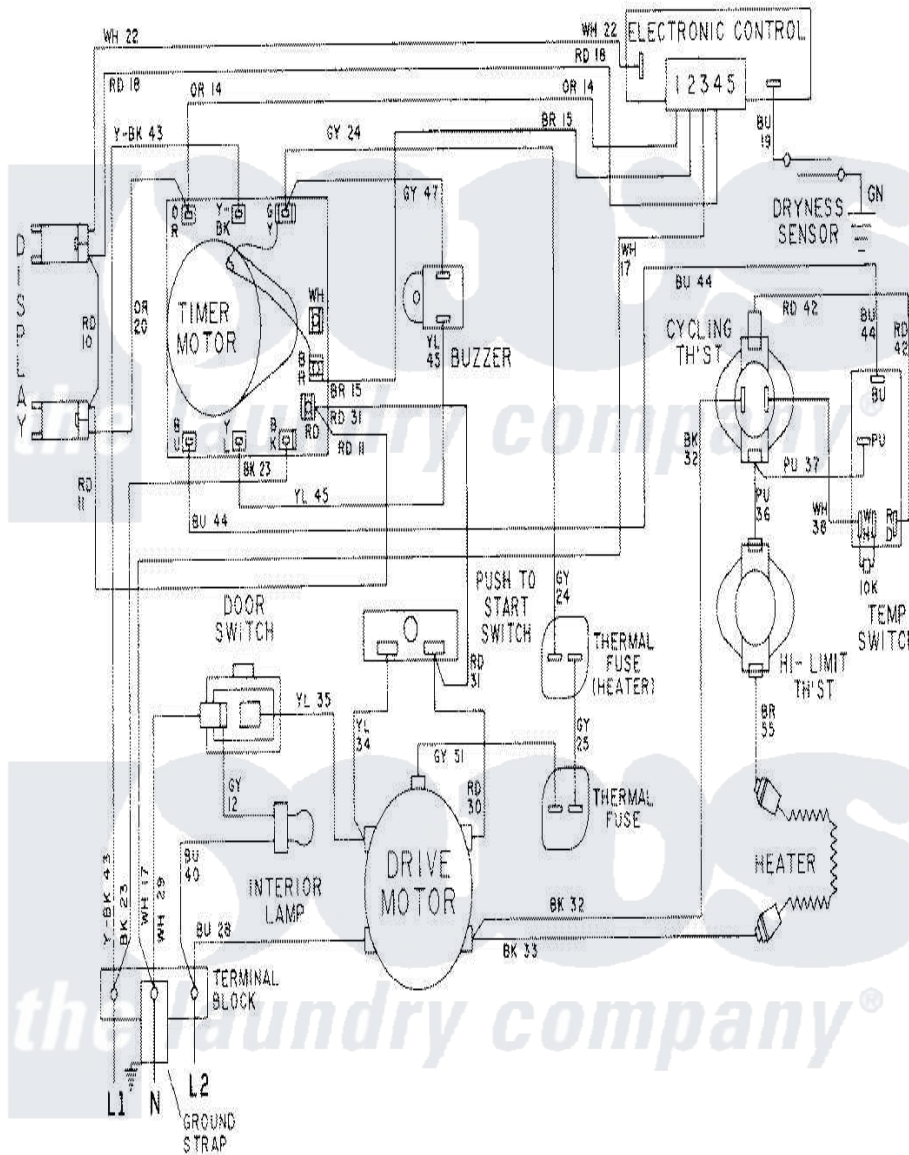

Maytag LDE5914ACM 09 - WIRING INFORMATION-LDE5914ACx

Maytag Residential Maytag LDE5914ACM Dryer Parts Parts Diagram 09 - WIRING INFORMATION-LDE5914ACx
 Click on the part number to view part

Item	Original Part Number	Replaced By	Status	Part Description
NI	15001585		Not Available	WIRING INFORMATION
"	15001012		Not Available	WIRING INFORMATION