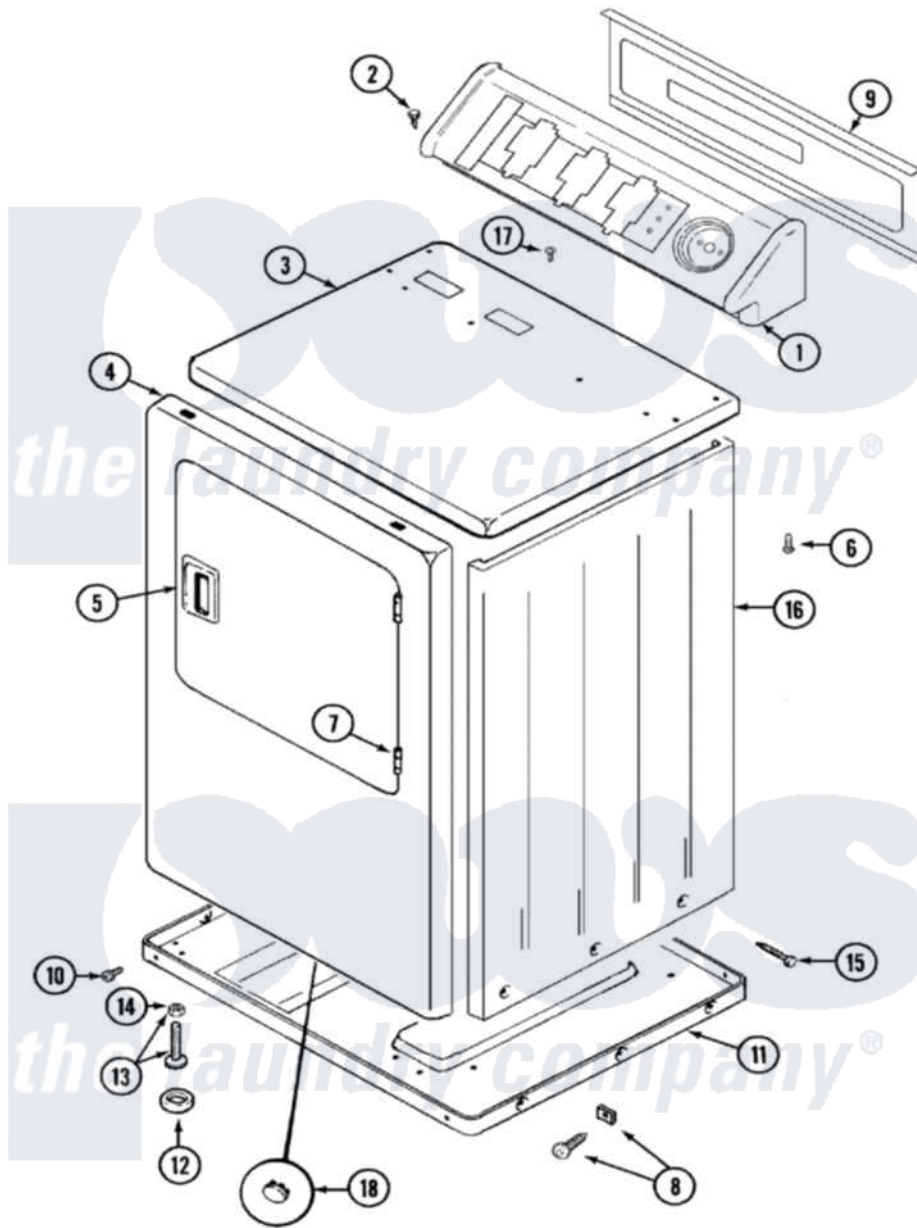

Maytag LDE5916ACE 01 - CABINET-FRONT

Maytag Residential Maytag LDE5916ACE Dryer Parts Parts Diagram 01 - CABINET-FRONT
 Click on the part number to view part

Item	Original Part Number	Replaced By	Status	Part Description
1	33001612		Not Available	CONSOLE (WHT)
2	216423	3370225		Screw
3	33001608			Cover, Top
4	33001610			Panel, Front
"	33001486	98008544		Screw
"	33001221	22001817		Sheet, Sound Damper
5	33001241			Handle, Door
6	214354			Screw, Top Cover To Cabnt.
7	33001230			Hinge, Door
8	12001341			Screw And Fastener Kit
9	33001625		Not Available	PANEL, BACK---NA
10	Y313561			Screw---NA
"	Y310632	1163839		Screw
11	Y303361		Not Available	BASE ASSY. (UPPER & LOWER)
12	Y314137			Foot, Rubber
13	Y305086			Adjustable Leg And Nut

14	Y052740	62739	Nut, Lock
15	213007		Xfor Cabinet See Cabinet, Back
16	33001159	33001327	Cabinet
17	210186	3370225	Screw
18	33001614	Not Available	PLUG, FRONT PANEL (WHT)