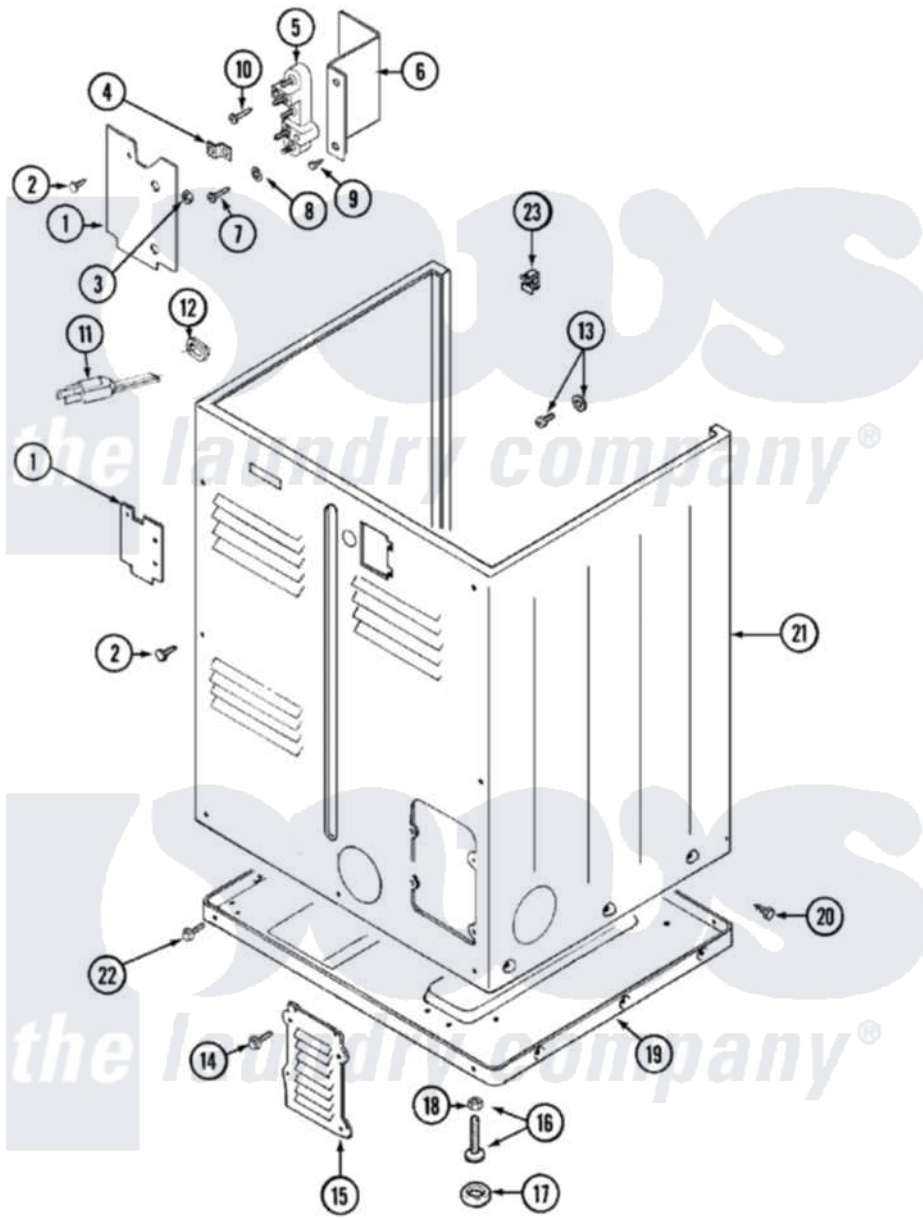

# Maytag LDE5916ACE 02 - CABINET-REAR

Maytag [Residential Maytag LDE5916ACE Dryer Parts](#) Parts Diagram 02 - CABINET-REAR  
 Click on the part number to view part

Item	Original Part Number	Replaced By	Status	Part Description
1	Y312905		Not Available	COVER, TERMINAL
2	<a href="#">Y313561</a>			Screw----NA
3	311484	<a href="#">112432</a>		Nut
4	<a href="#">Y312184</a>			Strap, Grounding
5	<a href="#">33001244</a>			Block, Terminal
6	<a href="#">Y312904</a>			Bracket, Terminal Block
7	Y312209	<a href="#">W10001200</a>		Screw
8	<a href="#">Y311270</a>			Washer, Terminal Block
9	Y310632	<a href="#">1163839</a>		Screw
10	<a href="#">33001245</a>			Screw----NA
13	303846	<a href="#">22003781</a>		Screw, Ground Strap
14	216423	<a href="#">3370225</a>		Screw
15	Y312951		Not Available	ACCESS COVER, BACK
16	<a href="#">Y305086</a>			Adjustable Leg And Nut
17	<a href="#">Y314137</a>			Foot, Rubber
18	Y052740	<a href="#">62739</a>		Nut, Lock

19	Y303361	Not Available	BASE ASSY. (UPPER & LOWER)
20	<a href="#">213007</a>		Xfor Cabinet See Cabinet, Back
21	33001159	<a href="#">33001327</a>	Cabinet
22	Y310632	<a href="#">1163839</a>	Screw
"	<a href="#">Y313561</a>		Screw---NA