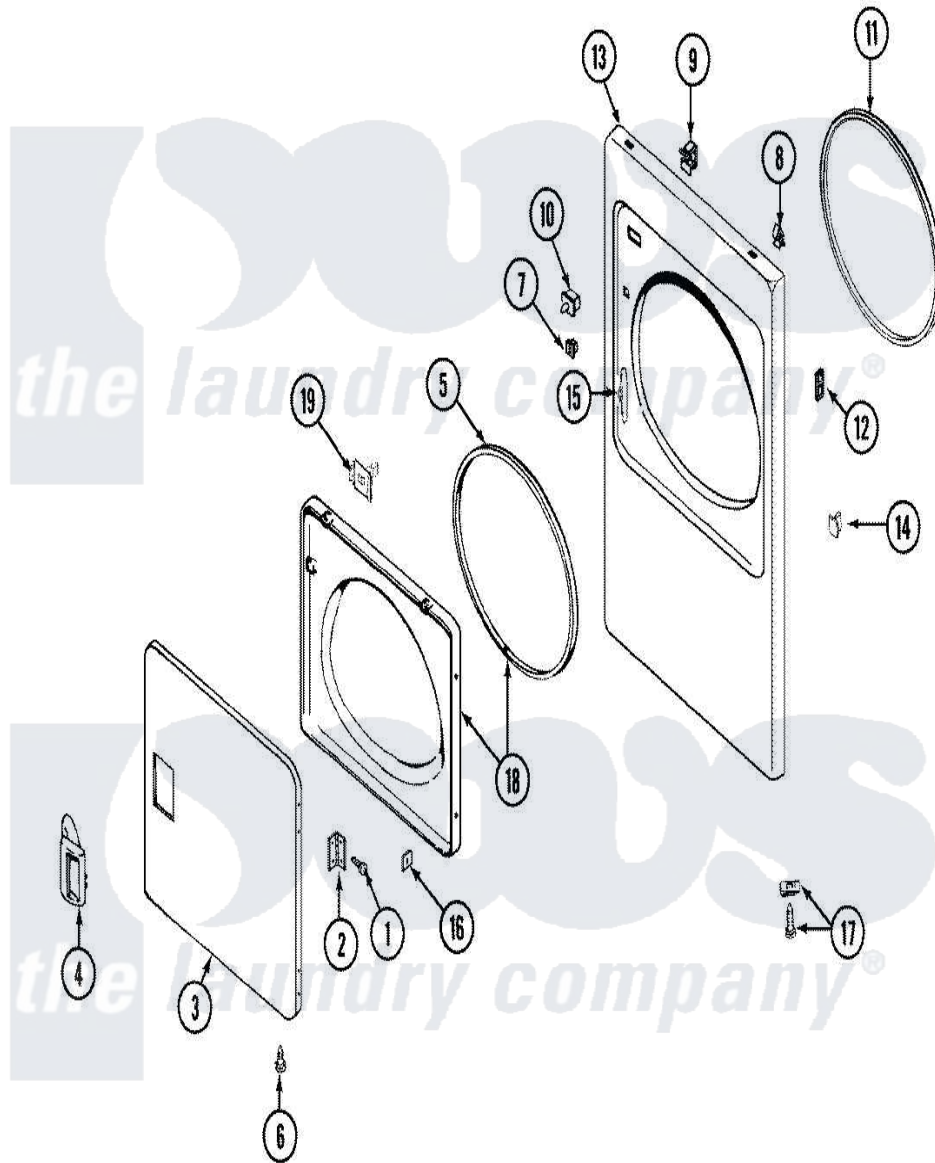

# Maytag LDE5916ACE 04 - DOOR

Maytag [Residential Maytag LDE5916ACE Dryer Parts](#) Parts Diagram 04 - DOOR  
 Click on the part number to view part

Item	Original Part Number	Replaced By	Status	Part Description
1	<a href="#">Y314062</a>			Screw, Door Hinge And Panel
2	<a href="#">33001230</a>			Hinge, Door
3	<a href="#">33001240</a>			Door
"	<a href="#">22001817</a>			Sheet, Sound Damper
4	<a href="#">33001241</a>			Handle, Door
5	<a href="#">33001131</a>			Seal, Door
6	33001132	<a href="#">33002342</a>		Plug, Sifht Hole
7	Y304578	<a href="#">LA-1003</a>		Door Catch Kit
8	<a href="#">22001650</a>			Fastener, Spring
9	<a href="#">Y310376</a>			Clip, Door Switch Harness
10	33001508	<a href="#">W10169313</a>		Switch-Dor
11	<a href="#">314937</a>			Seal, Front Panel
12	33001487		Not Available	NUT, SPEED
13	33001486	<a href="#">98008544</a>		Screw
"	<a href="#">33001610</a>			Panel, Front
"	33001221	<a href="#">22001817</a>		Sheet, Sound Damper

14	33001174	<a href="#">LA-1003</a>	Door Catch Kit
15	<a href="#">33001175</a>		Cover, Hinge Hole
16	<a href="#">Y313910</a>		Clip, Door Liner To Outer Panel
17	<a href="#">12001341</a>		Screw And Fastener Kit
18	33001243	Not Available	PANEL, INNER DOOR (W/SEAL)
19	<a href="#">33001305</a>		Strike, Door