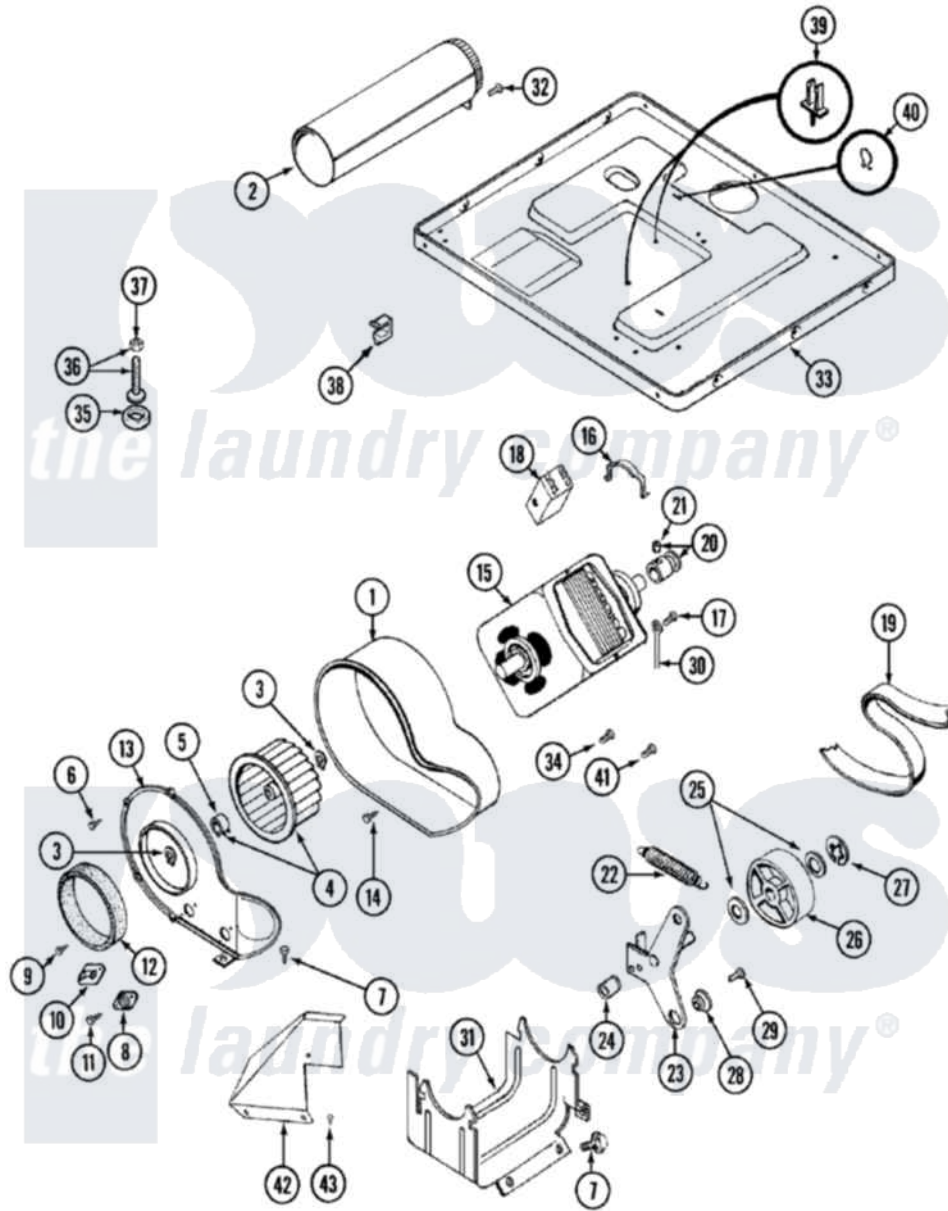

Maytag LDE5916ACE 07 - MOTOR DRIVE

Maytag [Residential Maytag LDE5916ACE Dryer Parts](#) Parts Diagram 07 - MOTOR DRIVE
 Click on the part number to view part

Item	Original Part Number	Replaced By	Status	Part Description
1	Y312893			Housing, Blower
2	Y303442			EXHAUST DUCT ASSEMBLY
3	410233	9703438		Ring-Retrn
4	Y303836			Blower Wheel Assembly And Clamp
5	312967			Clamp, Blower Housing
6	Y312961	W10116751		Screw
7	Y313561			Screw----NA
8	306911			Thermostat, Multi-Temp
9	211294	90767		Screw, 8A X 3/8 HeX Washer Head Tapping
10	306604			Cut-Off, Thermal Part Not Used
11	314848	W10116760		Screw
12	Y312901			Seal, Housing Cover
13	314846			Cover, Blower Housing
14	314818	1163839		Screw

15	Y303358	W10410999	Motor-Drive
16	Y015825		Clip, Motor To Motor Support
17	910343	488234	Screw 8-32 X 1/4
18	Y303879		Switch, Motor External Start
"	Y303877		Not Available SWITCH, MOTOR EXTERNAL START No.303358-2, No.303358-4, 303358-7
"	306207		Not Available (PROD. No.303358-8 & No.303358-9)
19	Y312959		Poly "V" Belt For Tumbler
20	Y305185	6-3051850	Pulley- MO
21	Y053241		Set Screw, Motor Pulley
22	Y303945		IDLER SPRING ASSY. W/PLUG
23	Y303363	6-3033630	Idler Arm
24	Y313582	W10116756	Spacer
25	Y312527		Washer, Idler Shaft
26	Y303705	6-3037050	Pulley- ID
27	312958	354987	Ring, Retaining
28	Y312894	315772	Sleeve, Idler Arm
29	Y014874		Screw, Idler Arm And Sleeve
30	901220		Ground Wire
31	312897		Not Available SUPPORT, MOTOR
32	Y310632	1163839	Screw
33	Y305084		Base Assembly
34	211294	90767	Screw, 8A X 3/8 HeX Washer Head Tapping
35	Y314137		Foot, Rubber
36	Y305086		Adjustable Leg And Nut
37	Y052740	62739	Nut, Lock
38	Y310376		Clip, Door Switch Harness
39	315471	22003298	Retainer, Wire
40	410490		Spring, Retainer Wire Harness
41	Y312961	W10116751	Screw
42	315122		Not Available COVER, THERMOSTAT PART NOT USED (MDE ONLY)
43	Y310632	1163839	Screw