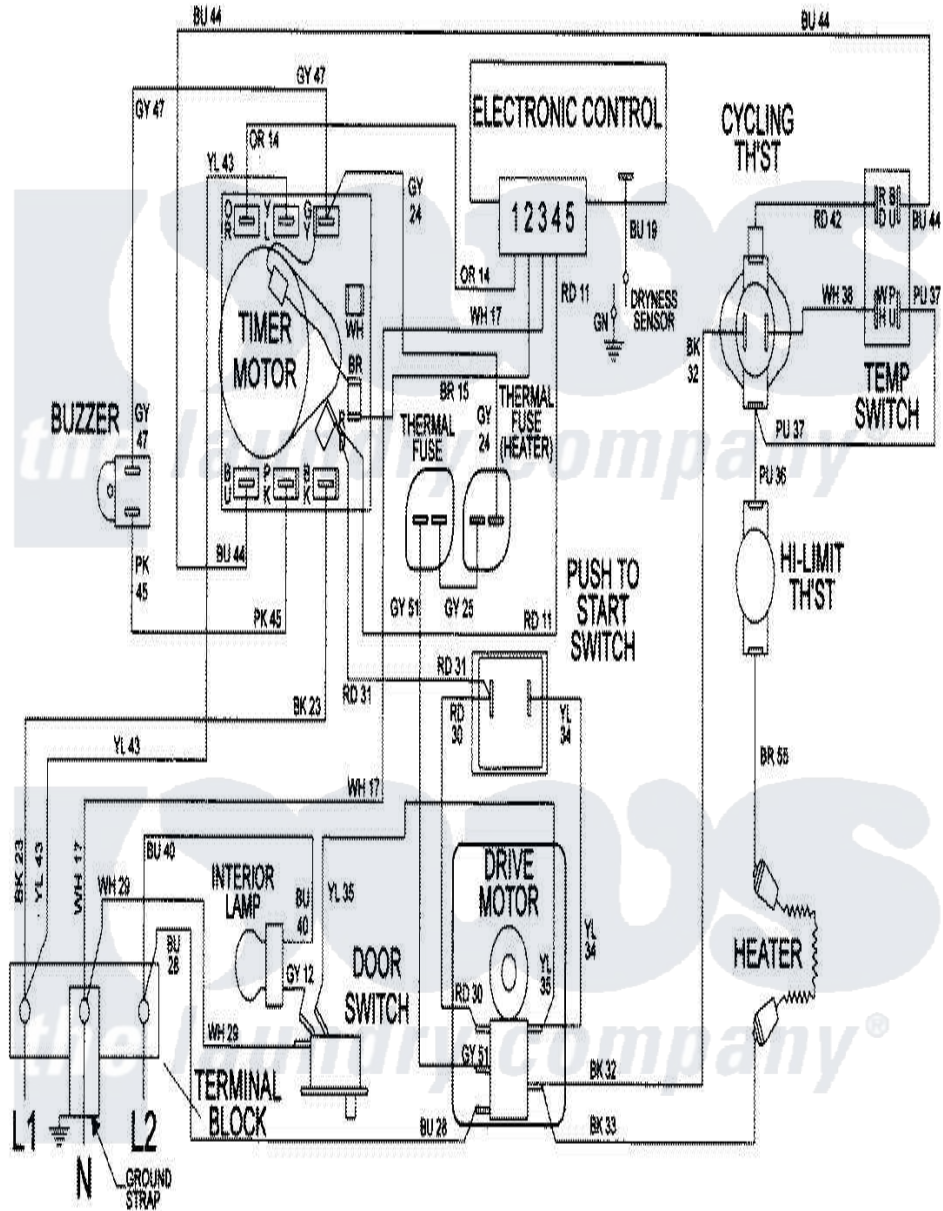

Maytag LDE5916ACE 09 - WIRING INFORMATION

Maytag Residential Maytag LDE5916ACE Dryer Parts Parts Diagram 09 - WIRING INFORMATION
 Click on the part number to view part

Item	Original Part Number	Replaced By	Status	Part Description
NI	15001944		Not Available	WIRING INFORMATION