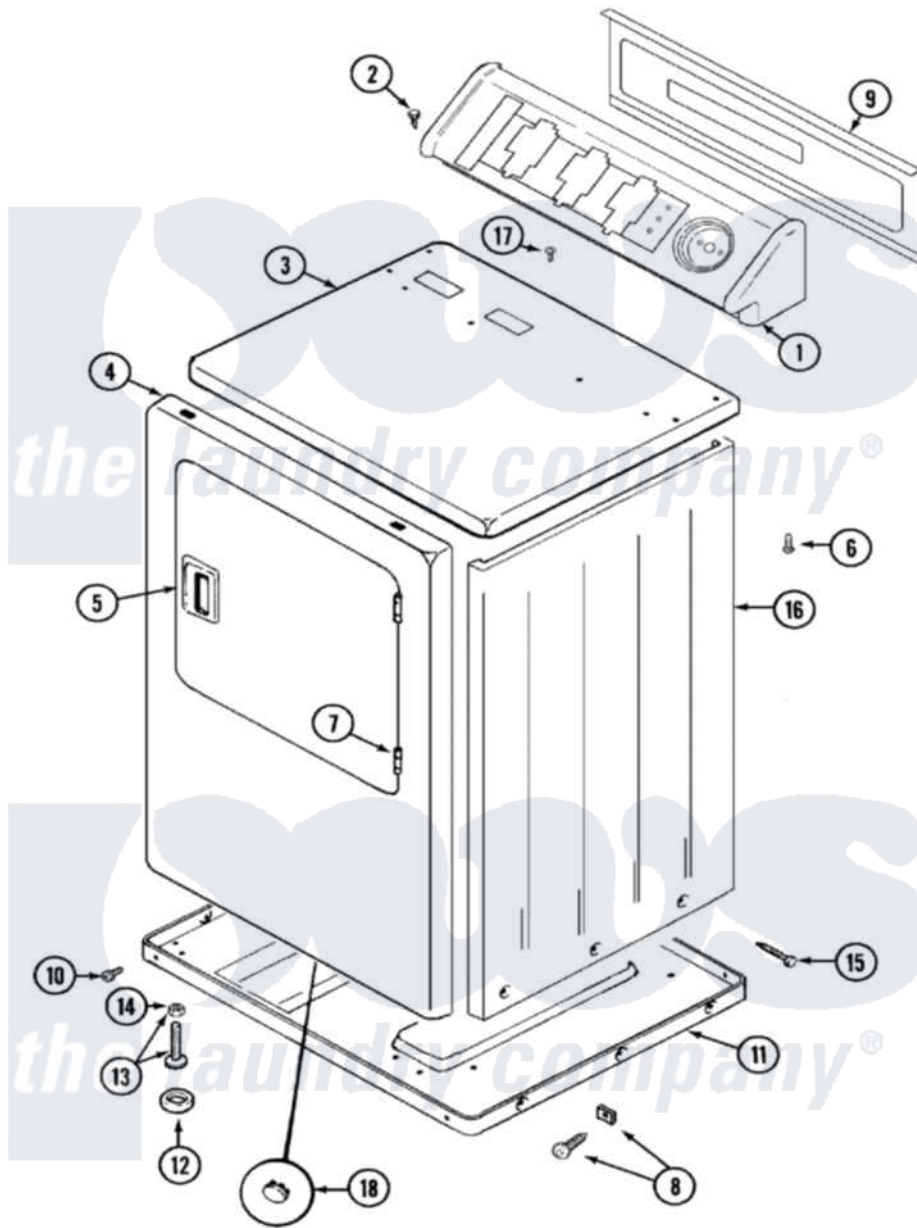

# Maytag LDE5916ADE 01 - CABINET-FRONT

Maytag [Residential Maytag LDE5916ADE Dryer Parts](#) Parts Diagram 01 - CABINET-FRONT  
 Click on the part number to view part

Item	Original Part Number	Replaced By	Status	Part Description
1	33001612		Not Available	CONSOLE (WHT)
2	216423	<a href="#">3370225</a>		Screw
3	<a href="#">33001608</a>			Cover, Top
4	<a href="#">33001610</a>			Panel, Front
"	33001486	<a href="#">98008544</a>		Screw
"	33001221	<a href="#">22001817</a>		Sheet, Sound Damper
5	<a href="#">33001241</a>			Handle, Door
6	<a href="#">214354</a>			Screw, Top Cover To Cabnt.
7	<a href="#">33001230</a>			Hinge, Door
8	<a href="#">12001341</a>			Screw And Fastener Kit
9	33001625		Not Available	PANEL, BACK---NA
10	<a href="#">Y313561</a>			Screw---NA
"	Y310632	<a href="#">1163839</a>		Screw
11	Y303361		Not Available	BASE ASSY. (UPPER & LOWER)
12	<a href="#">Y314137</a>			Foot, Rubber
13	<a href="#">Y305086</a>			Adjustable Leg And Nut

14	Y052740	<a href="#">62739</a>	Nut, Lock
15	<a href="#">213007</a>		Xfor Cabinet See Cabinet, Back
16	33001159	<a href="#">33001327</a>	Cabinet
17	210186	<a href="#">3370225</a>	Screw
18	33001614	Not Available	PLUG, FRONT PANEL (WHT)