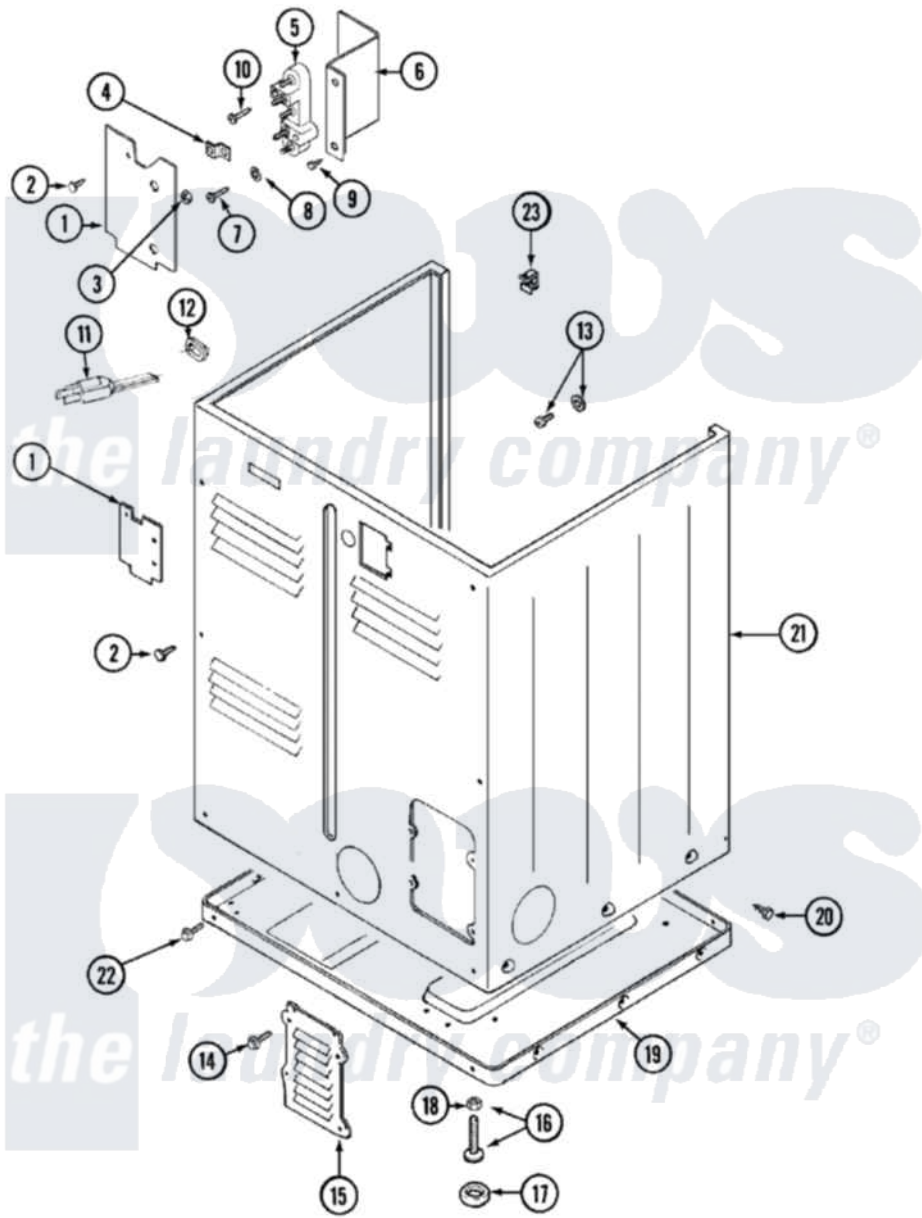

# Maytag LDE5916ADE 02 - CABINET-REAR

Maytag [Residential Maytag LDE5916ADE Dryer Parts](#) Parts Diagram 02 - CABINET-REAR  
 Click on the part number to view part

Item	Original Part Number	Replaced By	Status	Part Description
1	Y312905		Not Available	COVER, TERMINAL
2	<a href="#">Y313561</a>			Screw---NA
5	<a href="#">33001244</a>			Block, Terminal
6	<a href="#">Y312904</a>			Bracket, Terminal Block
7	Y312209	<a href="#">W10001200</a>		Screw
11	305168	<a href="#">33002916</a>		Power Cord, Canadian 240V
"	<a href="#">33001425</a>			Locknut, Eared For Canadian
14	216423	<a href="#">3370225</a>		Screw
15	Y312951		Not Available	ACCESS COVER, BACK
16	<a href="#">Y305086</a>			Adjustable Leg And Nut
17	<a href="#">Y314137</a>			Foot, Rubber
18	Y052740	<a href="#">62739</a>		Nut, Lock
19	Y303361		Not Available	BASE ASSY. (UPPER & LOWER)
20	<a href="#">213007</a>			Xfor Cabinet See Cabinet, Back
21	33001159	<a href="#">33001327</a>		Cabinet