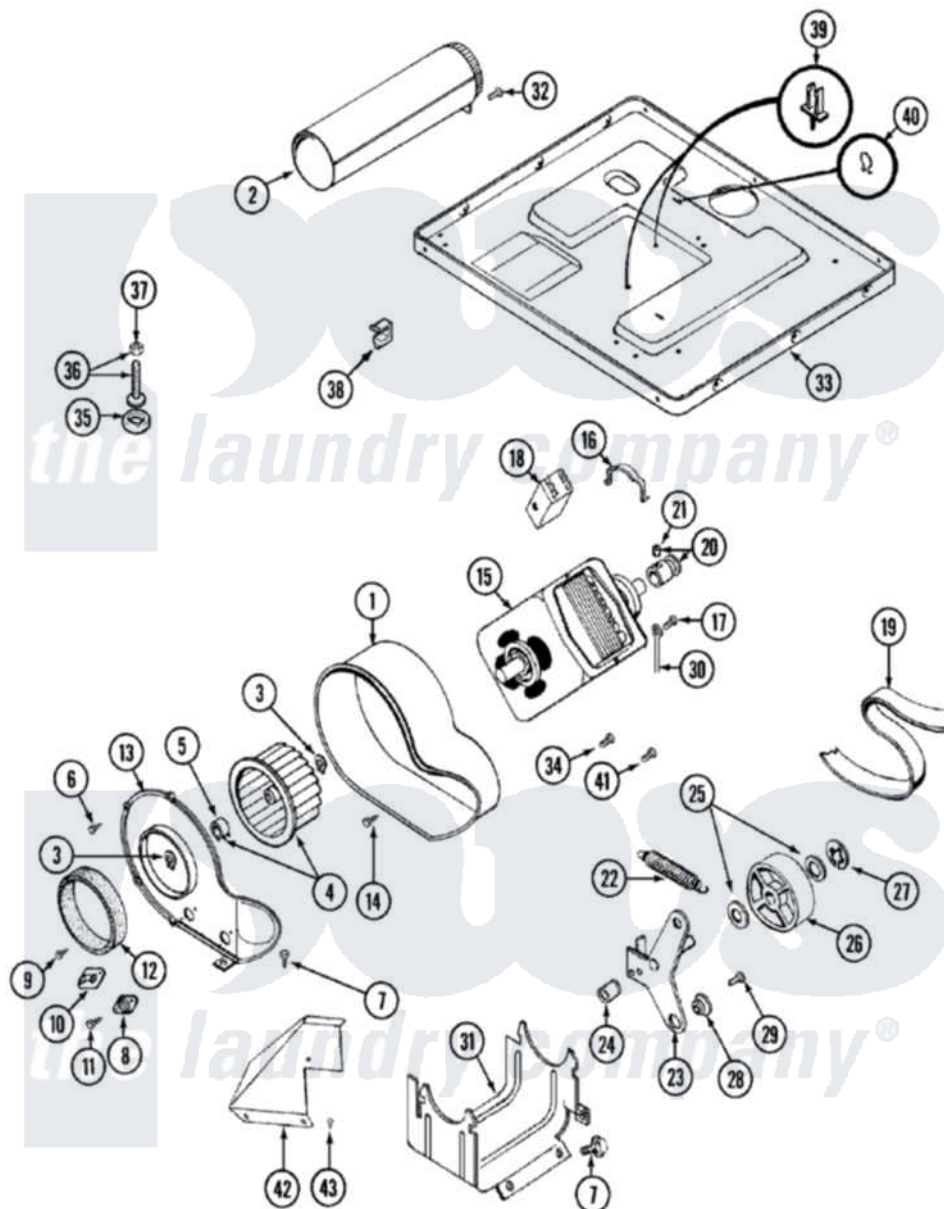

Maytag LDE5916ADE 07 - MOTOR DRIVE

Maytag [Residential Maytag LDE5916ADE Dryer Parts](#) Parts Diagram 07 - MOTOR DRIVE
 Click on the part number to view part

Item	Original Part Number	Replaced By	Status	Part Description
1	Y312893			Housing, Blower
2	Y303442			EXHAUST DUCT ASSEMBLY
3	410233	9703438		Ring-Retrn
4	Y303836			Blower Wheel Assembly And Clamp
5	312967			Clamp, Blower Housing
6	Y312961	W10116751		Screw
7	Y313561			Screw----NA
8	306911			Thermostat, Multi-Temp
9	211294	90767		Screw, 8A X 3/8 HeX Washer Head Tapping
10	306604			Cut-Off, Thermal Part Not Used
11	314848	W10116760		Screw
12	Y312901			Seal, Housing Cover
13	314846			Cover, Blower Housing
14	314818	1163839		Screw

15	Y303358	W10410999	Motor-Drive
16	Y015825		Clip, Motor To Motor Support
18	Y303877		Not Available
	Y303879		SWITCH, MOTOR EXTERNAL START No.303358-2, No.303358-4, 303358-7
"	Y303879		Switch, Motor External Start
"	306207		Not Available
	Y312959		(PROD. No.303358-8 & No.303358-9)
19	Y312959		Poly "V" Belt For Tumbler
20	Y305185	6-3051850	Pulley- MO
21	Y053241		Set Screw, Motor Pulley
22	Y303945		IDLER SPRING ASSY. W/PLUG
23	Y303363	6-3033630	Idler Arm
24	Y313582	W10116756	Spacer
25	Y312527		Washer, Idler Shaft
26	Y303705	6-3037050	Pulley- ID
27	312958	354987	Ring, Retaining
28	Y312894	315772	Sleeve, Idler Arm
29	Y014874		Screw, Idler Arm And Sleeve
31	312897		Not Available
	Y310632	1163839	SUPPORT, MOTOR
32	Y310632	1163839	Screw
33	Y305084		Base Assembly
35	Y314137		Foot, Rubber
36	Y305086		Adjustable Leg And Nut
37	Y052740	62739	Nut, Lock
38	Y310376		Clip, Door Switch Harness
39	315471	22003298	Retainer, Wire
40	410490		Spring, Retainer Wire Harness
41	Y312961	W10116751	Screw
42	315122		Not Available
	Y310632	1163839	COVER, THERMOSTAT PART NOT USED (MDE ONLY)
43	Y310632	1163839	Screw